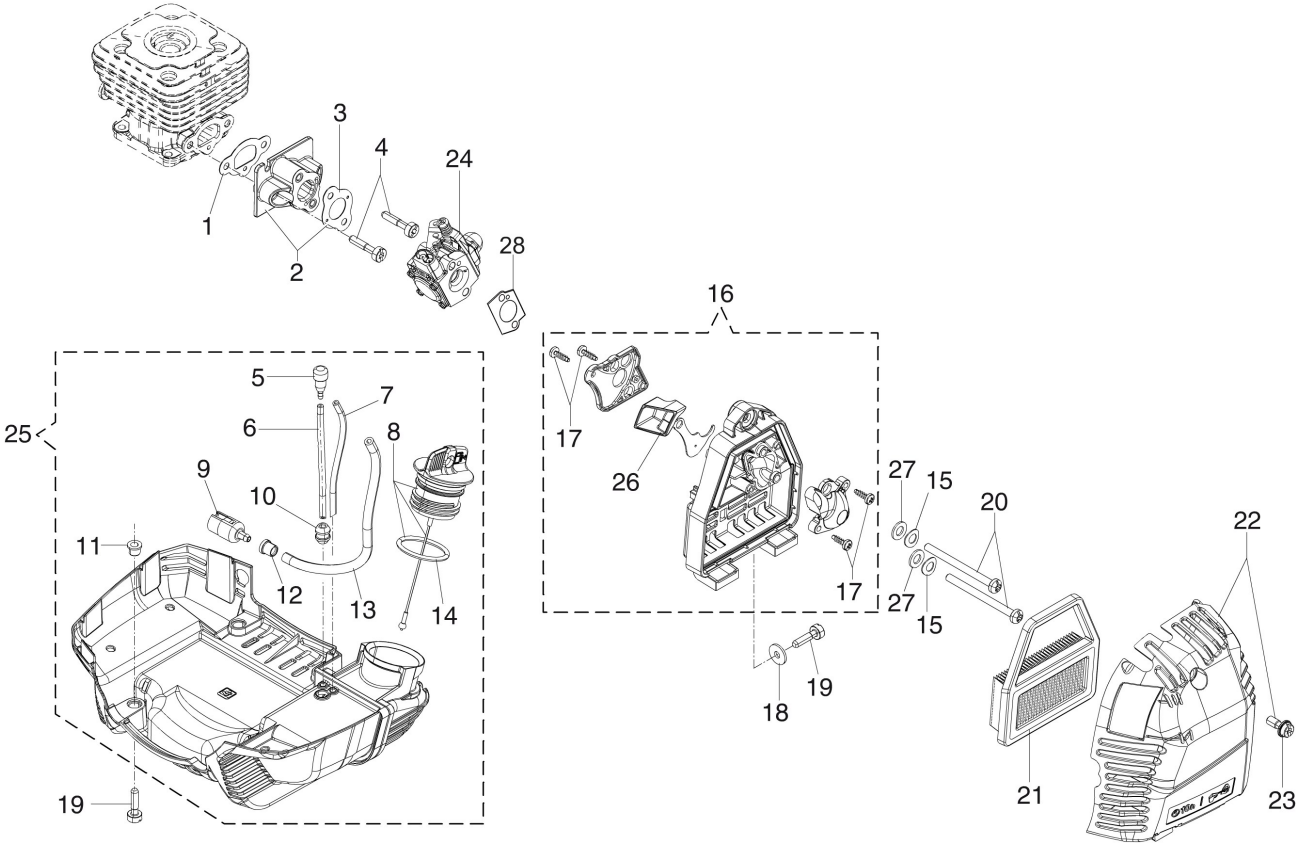

Illustration Tank and air filter

Illustration Tank and air filter

| Ref.Nu | Qty | Part number | Description | Validity from | Validity till | Notes | Bulletin |
|--------|-----|-------------|------------------------|---------------|---------------|-------|----------|
| 1 | 1 | 61200019AR | Gasket | | | | |
| 2 | 1 | 61200198 | Insulator | | | | |
| 3 | 1 | 61200196AR | Gasket | | | | |
| 4 | 2 | 3891050R | Screw | | | | |
| 5 | 1 | 61070011AR | Breather valve | | | | |
| 6 | 1 | 61380111R | Breather fuel pipe | | | | |
| 7 | 1 | 61380112R | Tube | | | | |
| 8 | 1 | 61380100 | Tank cap | | | | |
| 9 | 1 | 094600450R | Fuel filter | | | | |
| 10 | 1 | 4161211R | Bush | | | | |
| 11 | 4 | 61380017R | Spacer | | | | |
| 12 | 1 | 61110162BR | Bushing | | | | |
| 13 | 1 | 3073020R | Tube | | | | |
| 14 | 1 | 3049024R | Gasket | | | | |
| 15 | 2 | 3833073R | Washer | | | | |
| 16 | 1 | 61382040AR | Air filter support set | | | | |
| 17 | 4 | 3960087AR | Screw | | | | |
| 18 | 1 | 3918005R | Washer | | | | |
| 19 | 5 | 3891048R | Screw | | | | |
| 20 | 2 | 3891067R | Screw | | | | |
| 21 | 1 | 61380013AR | Air filter | | | | |
| 22 | 1 | 61380099 | Air filter cover | | | | |
| 23 | 1 | 61330040AR | Screw | | | | |
| 24 | 1 | 2318987R | Carburetor WT-1099 | | | | |
| 25 | 1 | 61420008R | Tank | | | | |
| 26 | 1 | 61380074AR | Starter lever | | | | |
| 27 | 2 | 3916005R | Washer | | | | |
| 28 | 1 | 61350155R | Flange | | | | |