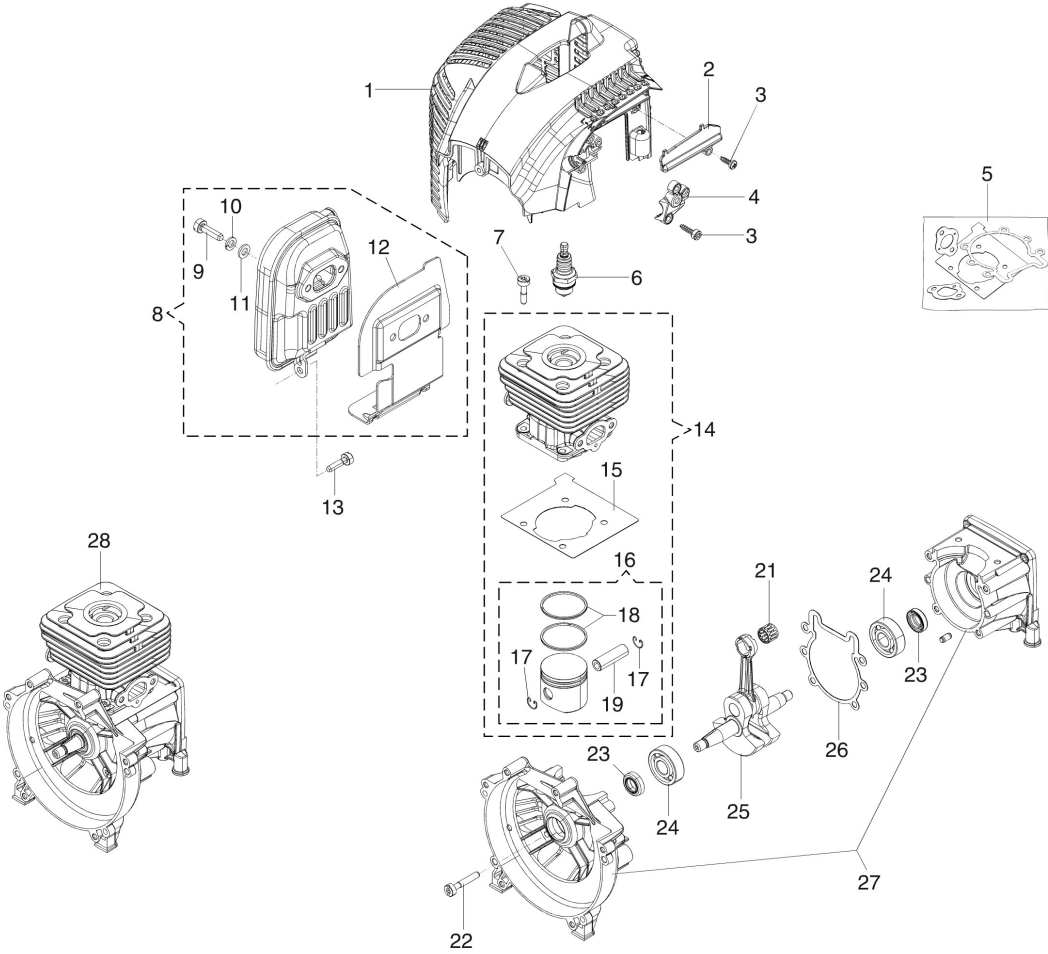

BC 400 T Brushcutter

Documents

Engine

Starter assy and clutch

Tank and air filter

Transmission

Carburetor WT-1099

Accessories

Illustration Engine

| Ref.Nu | Qty | Part number | Description | Validity from | Validity till | Notes | Bulletin |
|--------|-----|-------------|-----------------------|---------------|---------------|-------|----------|
| 1 | 1 | 61382031R | Engine cover | | | | |
| 2 | 1 | 61380050R | Cover | | | | |
| 3 | 4 | 3960087AR | Screw | | | | |
| 4 | 1 | 61250250R | Stopper for cable | | | | |
| 5 | 1 | 61202038BR | Gasket set | | | | |
| 6 | 1 | 3055118 | Spark plug | | | | |
| 7 | 4 | 3891048R | Screw | | | | |
| 8 | 1 | 61422017R | Muffler assy | | | | |
| 9 | 2 | 3891086R | Screw | | | | |
| 10 | 2 | 3819010R | Washer | | | | |
| 11 | 2 | 3916006R | Washer | | | | |
| 12 | 1 | 61380036AR | Deflector | | | | |
| 13 | 1 | 3891048R | Screw | | | | |
| 14 | 1 | 61350209C | Complete cylinder Ø42 | | | | |
| 15 | 1 | 61350272R | Gasket | | | | |
| 16 | 1 | 61350208 | Piston assy Ø42 | | | | |
| 17 | 2 | 007201198R | Ring | | | | |
| 18 | 2 | 50070128R | Piston ring Ø42 | | | | |
| 19 | 1 | 61350174R | Piston pin | | | | |
| 21 | 1 | 3037014R | Bearing | | | | |
| 22 | 4 | 3891057R | Screw | | | | |
| 23 | 2 | 094000099R | Seal ring | | | | |
| 24 | 2 | 094000006R | Bearing | | | | |
| 25 | 1 | 61350177BR | Crankshaft | | | | |
| 26 | 1 | 61200006AR | Gasket | | | | |
| 27 | 1 | 61350346 | Crankcase assy | | | | |
| 28 | 1 | 61352061ER | Short block | | | | |