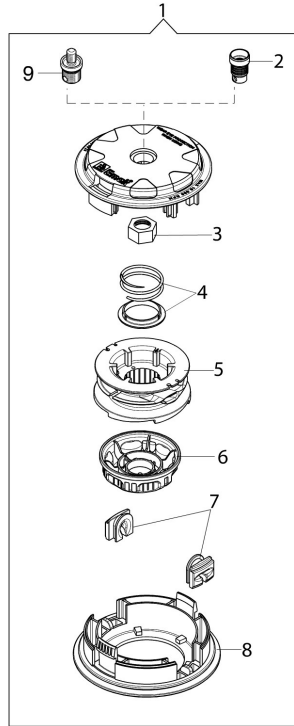

Illustration Accessories

Ref.Nu	Qty	Part number	Description	Validity from	Validity till	Notes	Bulletin
1	1	63129008	Head Load&Go				
2	1	63120041R	Insert				
3	1	63120040R	Nut				
4	1	63120031R	Kit spring				
5	1	63120020AR	Ignition coil				
6	1	63120007AR	Knob				
7	2	63120001R	Bushing				
8	1	63120005R	Cover				
9	1	63120042R	Insert (male)				
10	1	61380125	Guard kit				
11	2	3960040R	Screw				
12	1	4174275R	Blade				
13	1	61380126	Skirt w/blade				
14	1	4174278R	Plate				
15	4	3802004DR	Screw				
16	1	61052031R	Tool kit				
17	1	61420037	Labels kit				
18	1	63070003AR	Harness				
19	1	4095673BR	3-tooth blade				
20	1	4095681AR	4-tooth blade				
21	1	63070039R	Hook