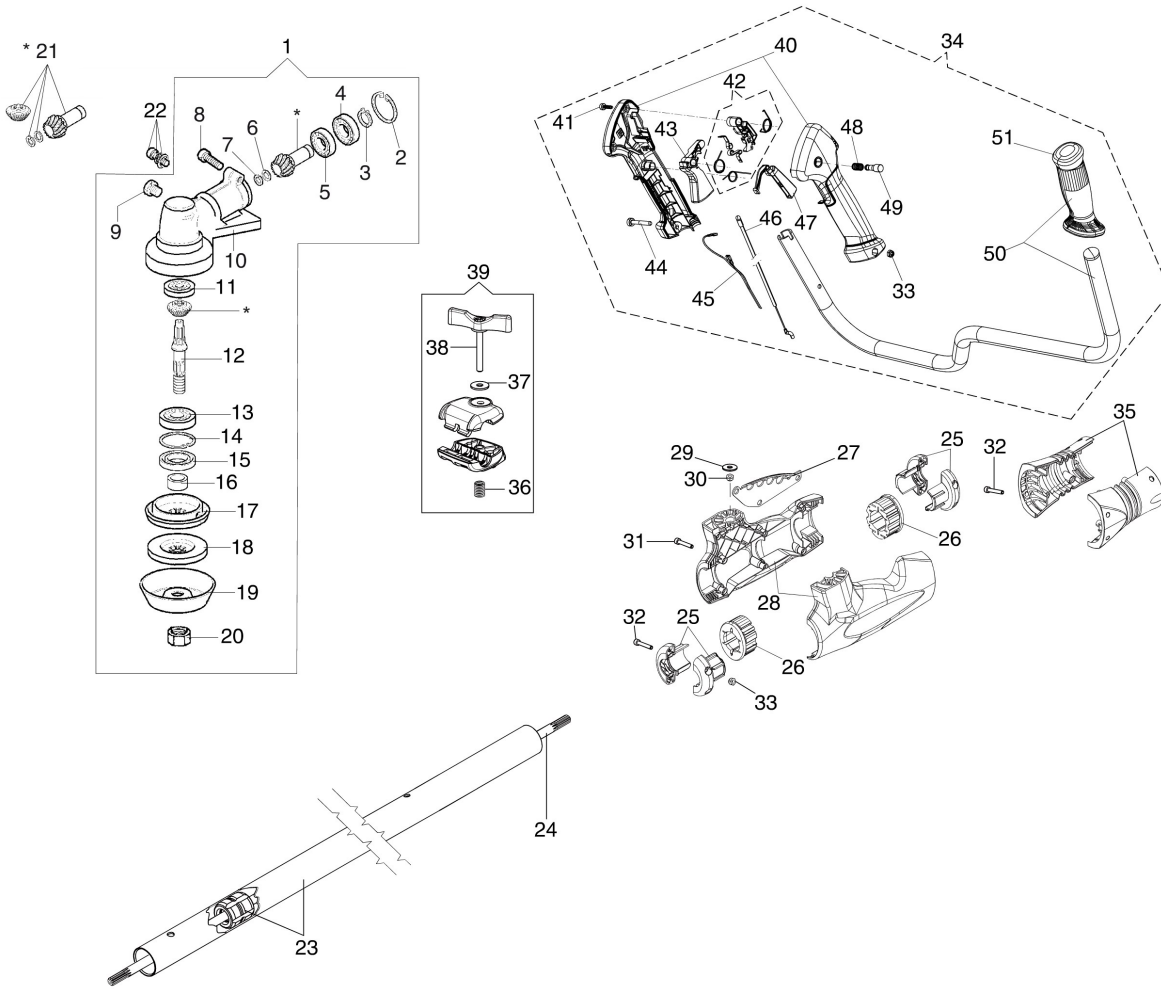

Illustration Transmission

Ref.Nu	Qty	Part number	Description	Validity from	Validity till	Notes	Bulletin
1	1	61350149A	Bevel gear Ø28				
2	1	3025019	Ring				
3	1	3024012R	Snap ring				
4	1	3035023R	Bearing				
5	1	3034019R	Bearing				
6	1	4138311A	Ring				
7	1	3025009	Ring				
8	1	3901016	Screw				
9	1	61040071R	Cap				
10	1	61040144R	Gear case				
11	1	3034218R	Bearing				
12	1	61250054R	Pin				
13	1	3034012R	Bearing				
14	1	3025022R	Ring				
15	1	3050018R	Seal ring				
16	1	61040066R	Spacer				
17	1	61040145R	Hub				
18	1	4179089R	Flange				
19	1	61110074R	Guard				
20	1	61110075R	Nut				
21	1	61350216	Bevel gear set				
22	1	3901008R	Screw				
23	1	61252049R	Tube Ø28				
24	1	61202109R	Shaft				
25	4	61040110R	Clamp				
26	2	61250181R	Sleeve				
27	1	61250180R	Plate				
28	1	61420040	Motor housing				
29	1	66030012R	Washer				
30	1	3980011	Nut				
31	8	3960091AR	Screw				
32	1	3801016R	Screw				
33	1	3914003R	Nut				
34	1	61420039	Complete handle				
35	1	61420042	Compl. cover				
36	1	61040044R	Spring				
37	1	3918013R	Washer				
38	1	61042030R	Knob				
39	1	61370274A	Complete clamp				
40	1	61380097	Pair of handles				
41	3	3893016AR	Screw				
42	1	61370294	Lever group				
43	1	61380064R	Throttle lever				
44	1	3891054R	Screw				
45	1	61420025R	Cable				
46	1	61420024R	Throttle cable