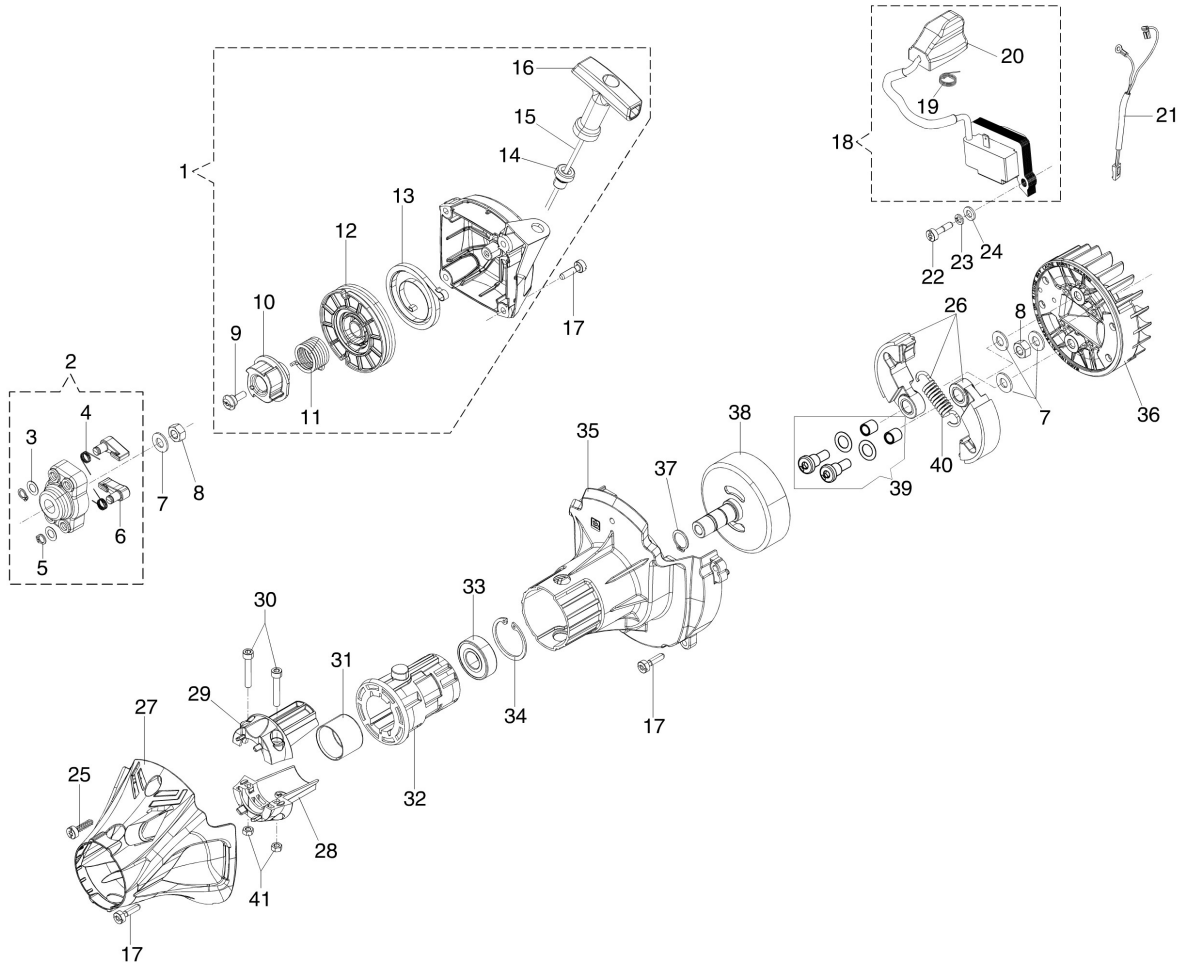

Illustration Starter Assy and Clutch

Illustration Starter assy and clutch

| Ref.Nu | Qty | Part number | Description | Validity from | Validity till | Notes | Bulletin |
|--------|-----|-------------|----------------|---------------|---------------|-------|----------|
| 1 | 1 | 61422004R | Starter assy | | | | |
| 2 | 2 | 61350142 | Clutch driver | | | | |
| 3 | 2 | 3064010R | Washer | | | | |
| 4 | 2 | 4191017A | Spring | | | | |
| 5 | 2 | 3024007R | Ring | | | | |
| 6 | 2 | 61350145R | Pawl | | | | |
| 7 | 4 | 3818011AR | Washer | | | | |
| 8 | 2 | 3912009 | Nut | | | | |
| 9 | 1 | 61350342R | Screw | | | | |
| 10 | 1 | 61350204AR | Sprocket | | | | |
| 11 | 1 | 61350203BR | Spring | | | | |
| 12 | 1 | 61350139R | Starter pulley | | | | |
| 13 | 1 | 004000132R | Spring | | | | |
| 14 | 1 | 072700089R | Bushing | | | | |
| 15 | 1 | 4098073R | Starter rope | | | | |
| 16 | 1 | 61200015R | Starter handle | | | | |
| 17 | 9 | 3891048R | Screw | | | | |
| 18 | 1 | 2501006AR | Ignition coil | | | | |
| 19 | 1 | 50050127 | Spring | | | | |
| 20 | 1 | 61380060R | Spark plug cap | | | | |
| 21 | 1 | 61250282AR | Cable | | | | |
| 22 | 2 | 3891046R | Screw | | | | |
| 23 | 2 | 3819006R | Washer | | | | |
| 24 | 2 | 3916006R | Washer | | | | |
| 25 | 1 | 3893060R | Screw | | | | |
| 26 | 1 | 4191153BR | Clutch | | | | |
| 27 | 1 | 61420022R | Cover | | | | |
| 28 | 1 | 61250020AR | Clamp | | | | |
| 29 | 1 | 61250019AR | Clamp | | | | |
| 30 | 2 | 3801016R | Screw | | | | |
| 31 | 1 | 4196038R | Bushing | | | | |
| 32 | 1 | 61250023AR | Sleeve | | | | |
| 33 | 1 | 3035042R | Bearing | | | | |
| 34 | 1 | 3025022R | Ring | | | | |
| 35 | 1 | 61430036R | Starter case | | | | |
| 36 | 1 | 61250014AR | Flywheel | | | | |
| 37 | 1 | 3024015R | Ring | | | | |
| 38 | 1 | 4191030R | Clutch drum | | | | |
| 39 | 2 | 61420020 | Fitment system | | | | |
| 40 | 1 | 4191028R | Spring | | | | |
| 41 | 2 | 3914003R | Nut | | | | |