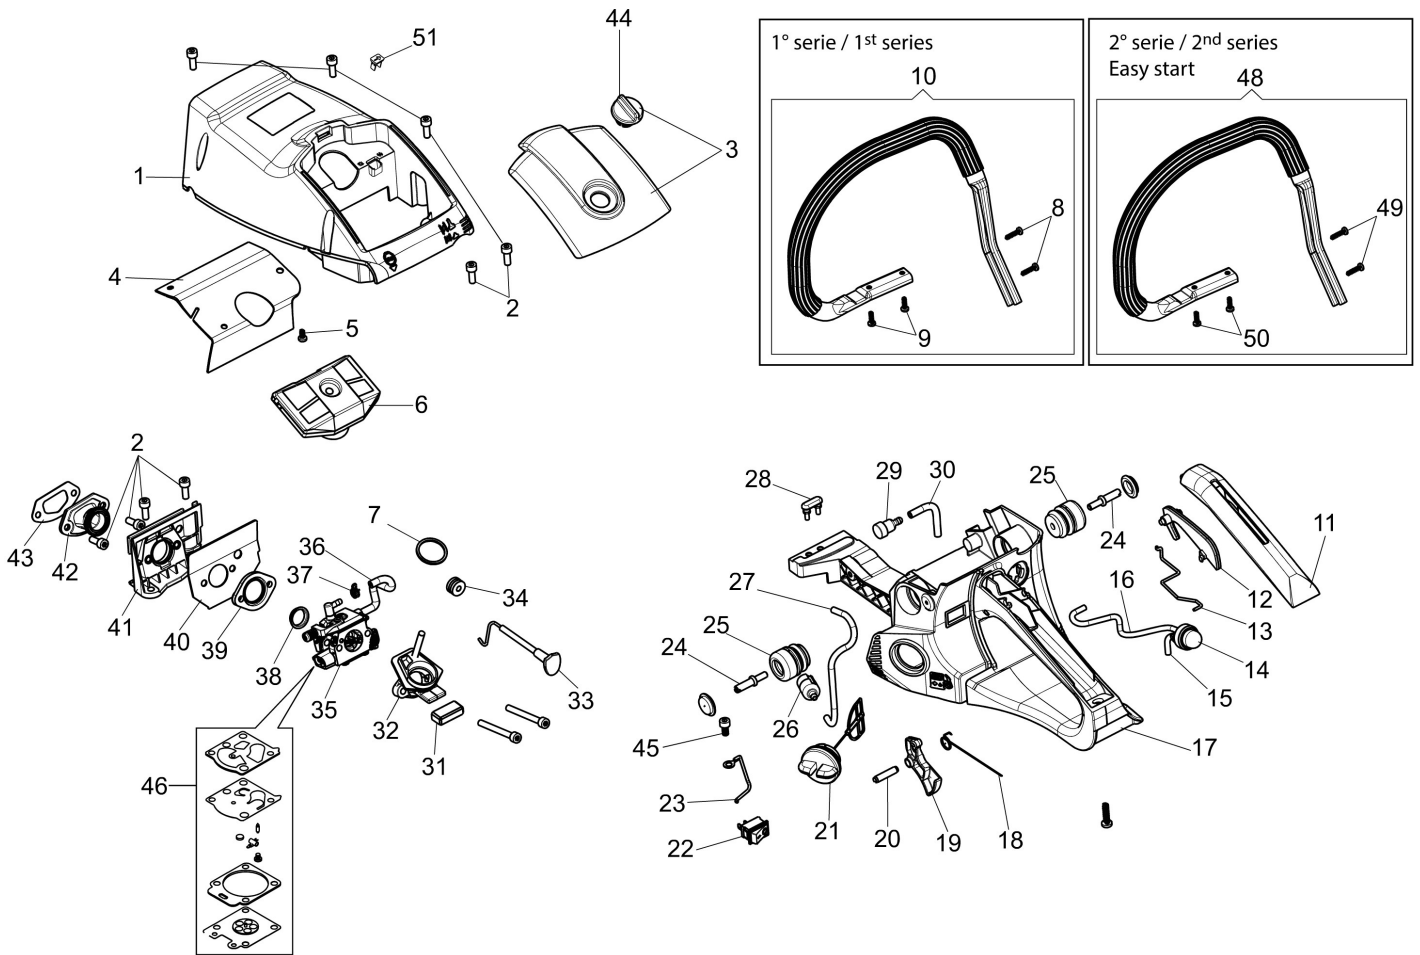

изображение Tank and air filter

Ref.Nu	Qty	Part number	Description	Validity from	Validity till	Notes	Bulletin
1	1	50310041CR	Cover				
2	9	3801083R	Screw				
3	1	50310261	Air filter cover				
4	1	50310170R	Deflector				
5	3	3960167R	Screw				
6	1	50310272AR	Air filter				
7	1	50310155R	Gasket				
8	2	3960164R	Screw				
9	2	3960165R	Screw				
10	1	50312046R	Handle				
11	1	50310089AR	Cover				
12	1	50310090AR	Lever				
13	1	50310088R	Throttle rod				
14	1	2318817R	Air purge				
15	1	50310203R	Tube				
16	1	50310202R	Tube				
17	1	50310316R	Tank assy				
18	1	50310091R	Spring				
19	1	50310092AR	Throttle lever				
20	1	3022039R	Locking sleeve				
21	1	50310165AR	Tank cap				
22	1	50310143AR	Switch				
23	1	50310144R	Cable				
24	2	50310087R	Special screw				
25	2	50310139R	AV-mount				
26	1	094600450R	Fuel filter				
27	1	50310337	Fuel line				
28	1	50310140R	AV-mount				
29	1	50310309	Breather valve kit				
30	1	50310194R	Breather fuel pipe				
31	1	50310047R	Filter support				
32	1	50310319R	Air filter support		SN 7719290000 -		BT4-165-11/20
32	1	50310319R	Air filter support	SN 7719290001 - 8379011028			BT4-165-11/20
33	1	50310042AR	Lever				
34	1	50310043R	Buffer				
35	1	2318659R	Carburetor WT-1212				
36	1	50310096R	Suction tube				
37	1	4098377R	Band				
38	1	50310050R	Ring				
39	1	50310051R	Flange				
40	1	50310052R	Gasket				
41	1	50310053R	Support				
42	1	50310008R	Manifold				
43	1	50310145R	Gasket				
44	1	50310037AR	Knob				
45	1	3801084R	Screw