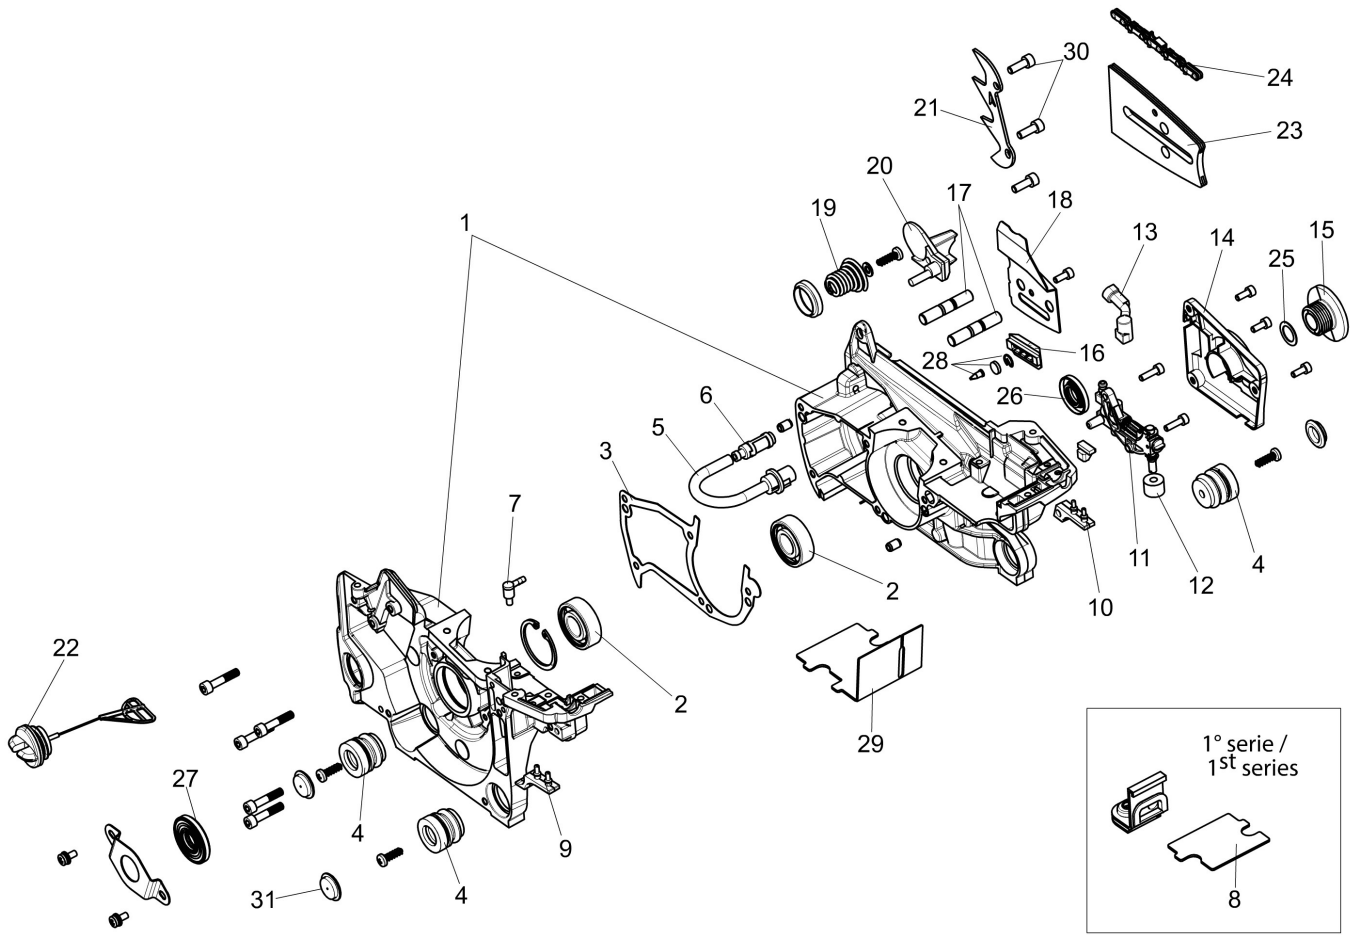

изображение Chain cover and clutch

Ref.Nu	Qty	Part number	Description	Validity from	Validity till	Notes	Bulletin
1	1	50310017AR	Guard				
2	1	50310027R	Brake band				
3	1	50310263	Chain tensioner screw kit				
4	1	50310011AR	Plate				
5	1	50312003R	Chain cover assy				
6	1	50310004R	Clutch				
7	1	50310073R	Washer				
8	1	50310005R	Clutch drum			.325	
8	1	50310193R	Clutch drum			3/8	
9	1	3037041R	Thrust bearing				
10	2	50010148R	Nut				
11	1	50310388	Labels kit				

изображение Crankcase

Ref.Nu	Qty	Part number	Description	Validity from	Validity till	Notes	Bulletin
1	1	50312074R	Crankcase				
2	2	3034035R	Bearing				
3	1	50310109R	Gasket				
4	4	50310084R	AV-mount				
5	1	50310372R	Suction tube		SN 8370290000		BT4-164-07/20
5	1	50310372R	Suction tube	SN 8370290001			BT4-164-07/20
6	1	50310079R	Oil filter				
7	1	50310101R	Fitting				
8	1	50310321R	Gasket		SN 7719290000 - 8379011027		BT4-165-11/20
9	1	50310104R	AV-mount				
10	1	50310103R	AV-mount				
11	1	50312002R	Oil pump				
12	1	50310080R	Sponge				
13	1	50310077R	Hose				
14	1	50310071R	Oil pump cover				
15	1	50310072R	Worm gear				
16	1	50310164R	Guard				
17	2	50310112R	Stud				
18	1	50310074R	Plate				
19	1	50310085R	Spring				
20	1	50310075R	Guard				
21	1	50310142R	Spike				
22	1	50310166AR	Oil cap				
23	1	50092020R	Bar 18" - 46 cm			3/8	
23	1	50310177R	Bar 20 - cm 51			3/8	
23	1	50310206R	Bar 18 - cm 46			.325	
23	1	50310207R	Bar 20 - cm 51			.325	
24	1	30629001A	Chain .3/8" x .058" (1,5mm) - 68 links				
24	1	30629002A	Chain .3/8" x .058" (1,5mm) - 72 links				
24	1	30629027A	Chain .325" x .050" (1,3mm)				
24	1	30629008A	Chain .325" x .058" (1,5mm)				
25	1	50310169R	Washer				
26	1	3050053R	Seal ring				
27	1	3050054R	Seal ring				
28	1	50310375	Reed valve kit				
29	1	50310321R	Gasket	SN 7719290001 -			BT4-165-11/20
30	2	3891036R	Screw				
31	3	50310083R	Cap				