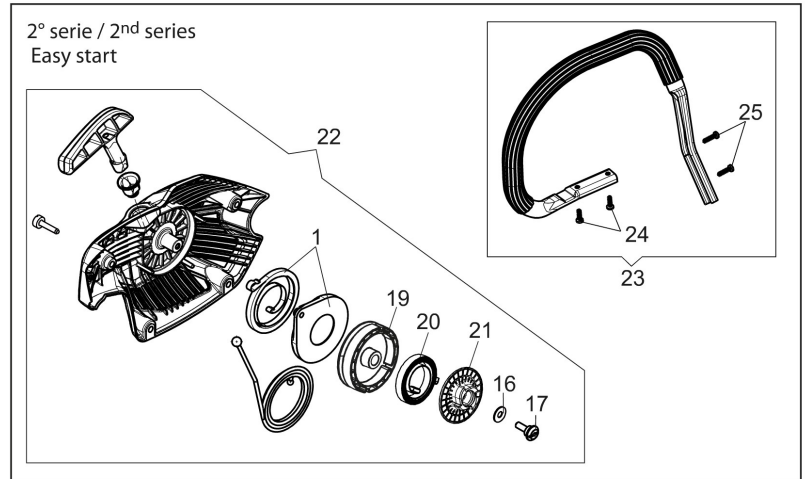

изображение Starter assy

Ref.Nu	Qty	Part number	Description	Validity from	Validity till	Notes	Bulletin
1	1	50310260	Kit spring				
2	1	3960162R	Screw				
3	1	50310033R	Washer				
4	1	50310030AR	Starter pulley				
5	1	50312004AR	Starter assy				
6	1	2501011AR	Ignition coil				
7		3801086R	Screw				
8	1	50310063R	Wire				
9	1	50310009R	Flywheel				
10	1	3916009R	Washer				
11	1	3833080R	Washer				
16	1	094600054R	Washer				
17	1	3960164R	Screw				
12	1	004000142R	Nut				
19	1	50310368R	Pulley				
20	1	61450496R	Spring				
21	1	50310369R	Sprocket				
22	1	50312082R	Starter assy				
23	1	50312092R	Handle				
24	2	3960165R	Screw				
25	2	3960164R	Screw				
26	1	50312046R	Handle				
27	2	3960165R	Screw				
28	2	3960164R	Screw