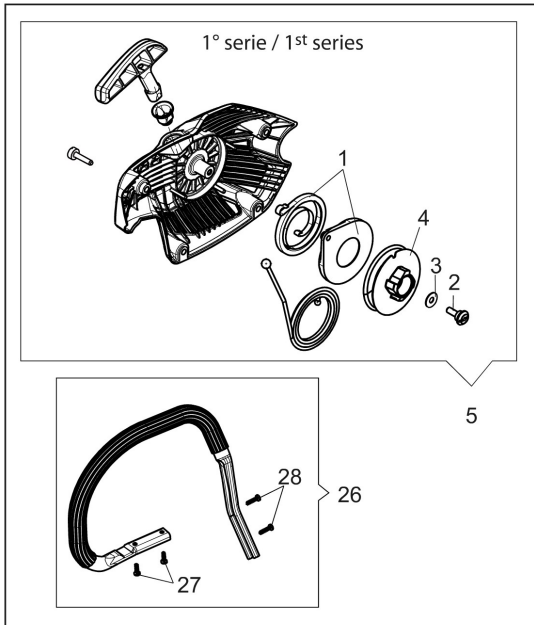

изображение Starter assy

Ref.Nu	Qty	Part number	Description	Validity from	Validity till	Notes	Bulletin
1	1	50310260	Kit spring				
2	1	3960162R	Screw				
3	1	50310033R	Washer				
4	1	50310030AR	Starter pulley				
5	1	50312004AR	Starter assy				
6	1	2501011AR	Ignition coil				
7		3801086R	Screw				
8	1	50310063R	Wire				
9	1	50310009R	Flywheel				
10	1	3916009R	Washer				
11	1	3833080R	Washer				
16	1	094600054R	Washer				
17	1	3960164R	Screw				
12	1	004000142R	Nut				
19	1	50310368R	Pulley				
20	1	61450496R	Spring				
21	1	50310369R	Sprocket				
22	1	50312082R	Starter assy				
23	1	50312092R	Handle				
24	2	3960165R	Screw				
25	2	3960164R	Screw				
26	1	50312046R	Handle				
27	2	3960165R	Screw				
28	2	3960164R	Screw