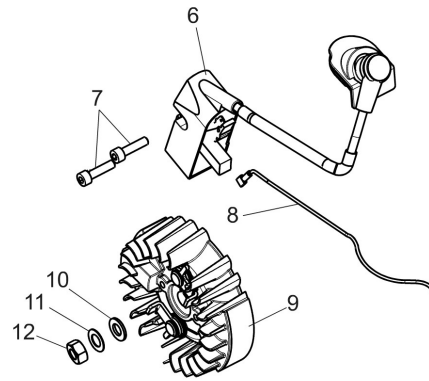

изображение Starter assy

Ref.Nu	Qty	Part number	Description	Validity from	Validity till	Notes	Bulletin
1	1	50310260	Kit spring				
2	1	3960162R	Screw				
3	1	50310033R	Washer				
4	1	50310030AR	Starter pulley				
5	1	50312004AR	Starter assy				
6	1	2501011AR	Ignition coil				
7		3801086R	Screw				
8	1	50310063R	Wire				
9	1	50310009R	Flywheel				
10	1	3916009R	Washer				
11	1	3833080R	Washer				
16	1	094600054R	Washer				
17	1	3960164R	Screw				
12	1	004000142R	Nut				
19	1	50310368R	Pulley				
20	1	61450496R	Spring				
21	1	50310369R	Sprocket				
22	1	50312082R	Starter assy				
23	1	50312092R	Handle				
24	2	3960165R	Screw				
25	2	3960164R	Screw				
26	1	50312046R	Handle				
27	2	3960165R	Screw				
28	2	3960164R	Screw