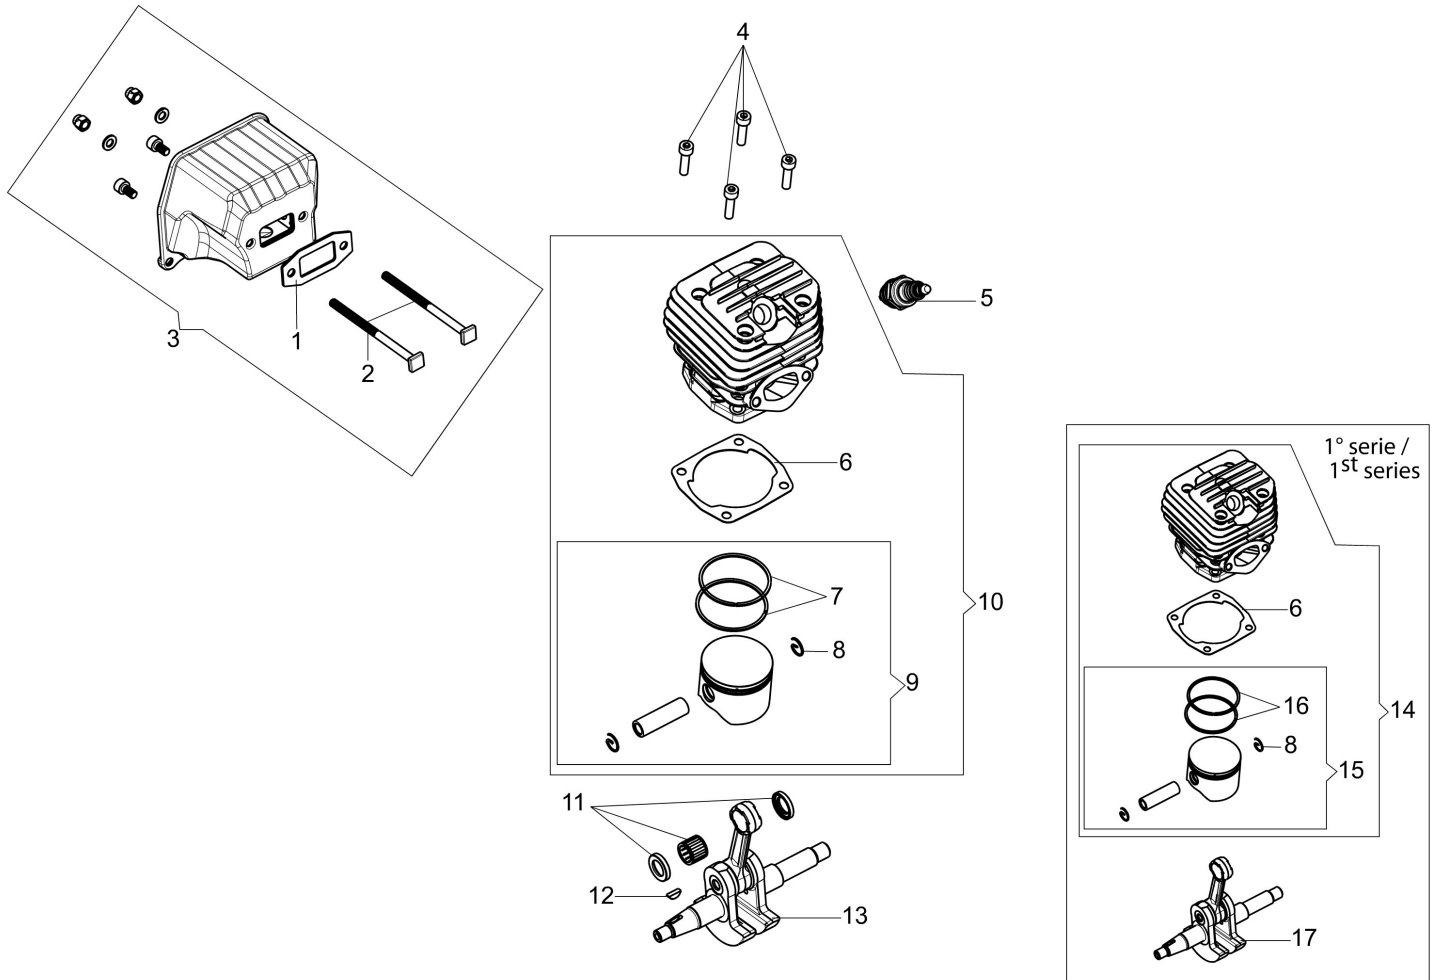

изображение Engine

Ref.Nu	Qty	Part number	Description	Validity from	Validity till	Notes	Bulletin
1	1	50310061R	Gasket				
2	2	50310060R	Screw				
3	1	50312008R	Muffler assy				
4	4	3801051R	Screw				
5	1	3055104R	Spark plug				
6	1	50310076R	Gasket				
7	2	50310163R	Piston ring Ø45			Solo per prefissi SN / only	
8	2	50310115R	Ring			for SN prefixes: 771 - 770 - 769	
9	1	50312025R	Piston assy			Solo per prefissi SN / only	
10	1	50310258A	Complete cylinder			for SN prefixes: 771 - 770 - 769	
11	1	50310259	Set roller cage and washer			Solo per prefissi SN / only	
12	1	50310118R	Key				
13	1	50310335R	Crankshaft			Solo per prefissi SN / only	
14	1	50310257	Complete cylinder			for SN prefixes: 771 - 770 - 769	
15	1	50312016R	Piston assy			Solo per prefissi SN / only	
16	2	50310113R	Piston ring Ø45			for SN prefixes: 837 - 833 - 835	
17	1	50310152AR	Crankshaft			Solo per prefissi SN / only	
						for SN prefixes: 837 - 833 - 835