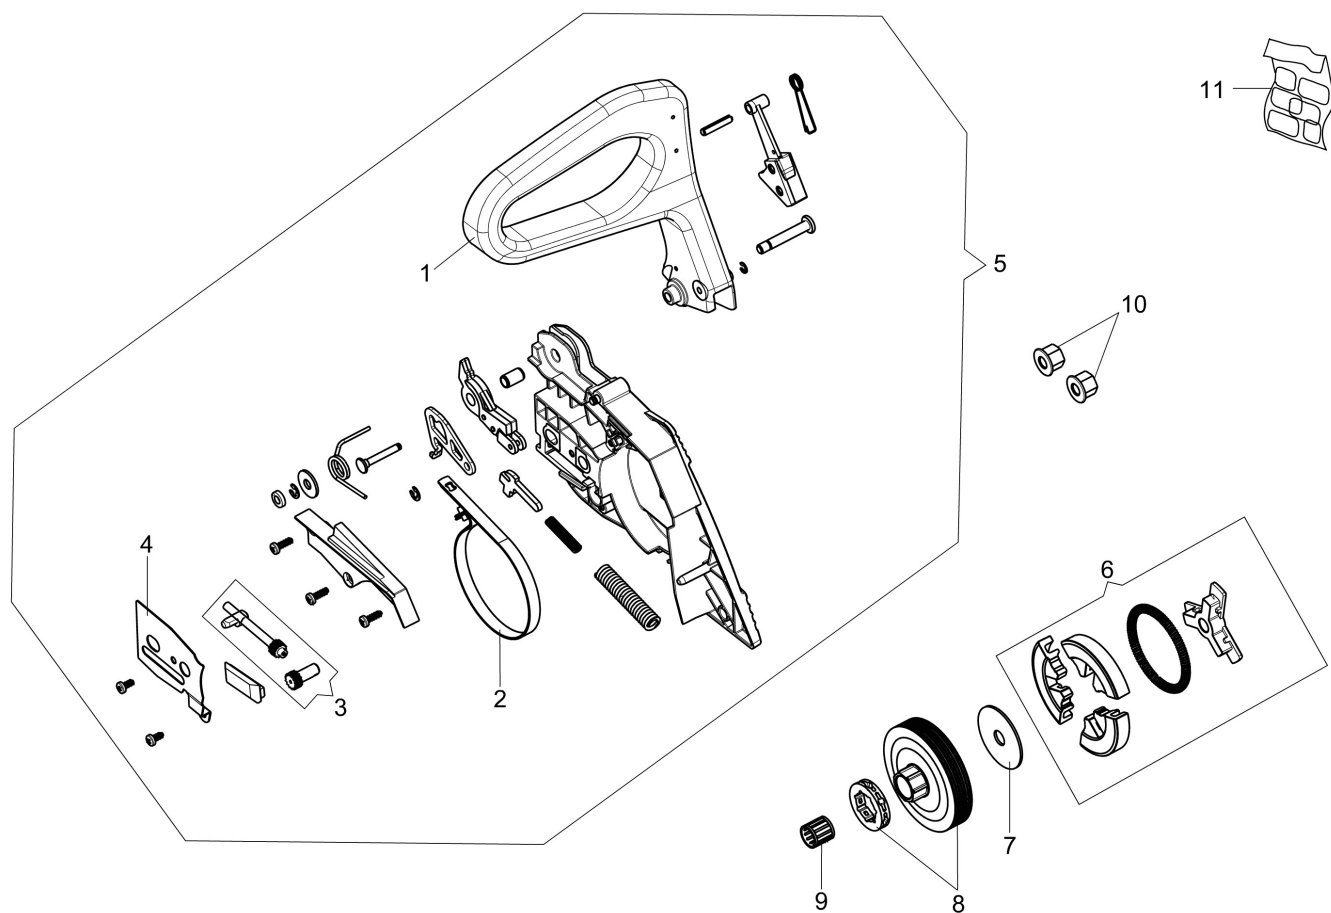

изображение Starter assy

Ref.Nu	Qty	Part number	Description	Validity from	Validity till	Notes	Bulletin
1	1	50310260	Kit spring				
2	1	3960162R	Screw				
3	1	50310033R	Washer				
4	1	50310030AR	Starter pulley				
5	1	50312004AR	Starter assy				
6	1	2501011AR	Ignition coil				
7		3801086R	Screw				
8	1	50310063R	Wire				
9	1	50310009R	Flywheel				
10	1	3916009R	Washer				
11	1	3833080R	Washer				
16	1	094600054R	Washer				
17	1	3960164R	Screw				
12	1	004000142R	Nut				
19	1	50310368R	Pulley				
20	1	61450496R	Spring				
21	1	50310369R	Sprocket				
22	1	50312082R	Starter assy				
23	1	50312092R	Handle				
24	2	3960165R	Screw				
25	2	3960164R	Screw				
26	1	50312046R	Handle				
27	2	3960165R	Screw				
28	2	3960164R	Screw				

изображение Chain cover and clutch

Ref.Nu	Qty	Part number	Description	Validity from	Validity till	Notes	Bulletin
1	1	50310017AR	Guard				
2	1	50310027R	Brake band				
3	1	50310263	Chain tensioner screw kit				
4	1	50310011AR	Plate				
5	1	50312003R	Chain cover assy				
6	1	50310004R	Clutch				
7	1	50310073R	Washer				
8	1	50310005R	Clutch drum			.325	
8	1	50310193R	Clutch drum			3/8	
9	1	3037041R	Thrust bearing				
10	2	50010148R	Nut				
11	1	50310388	Labels kit				