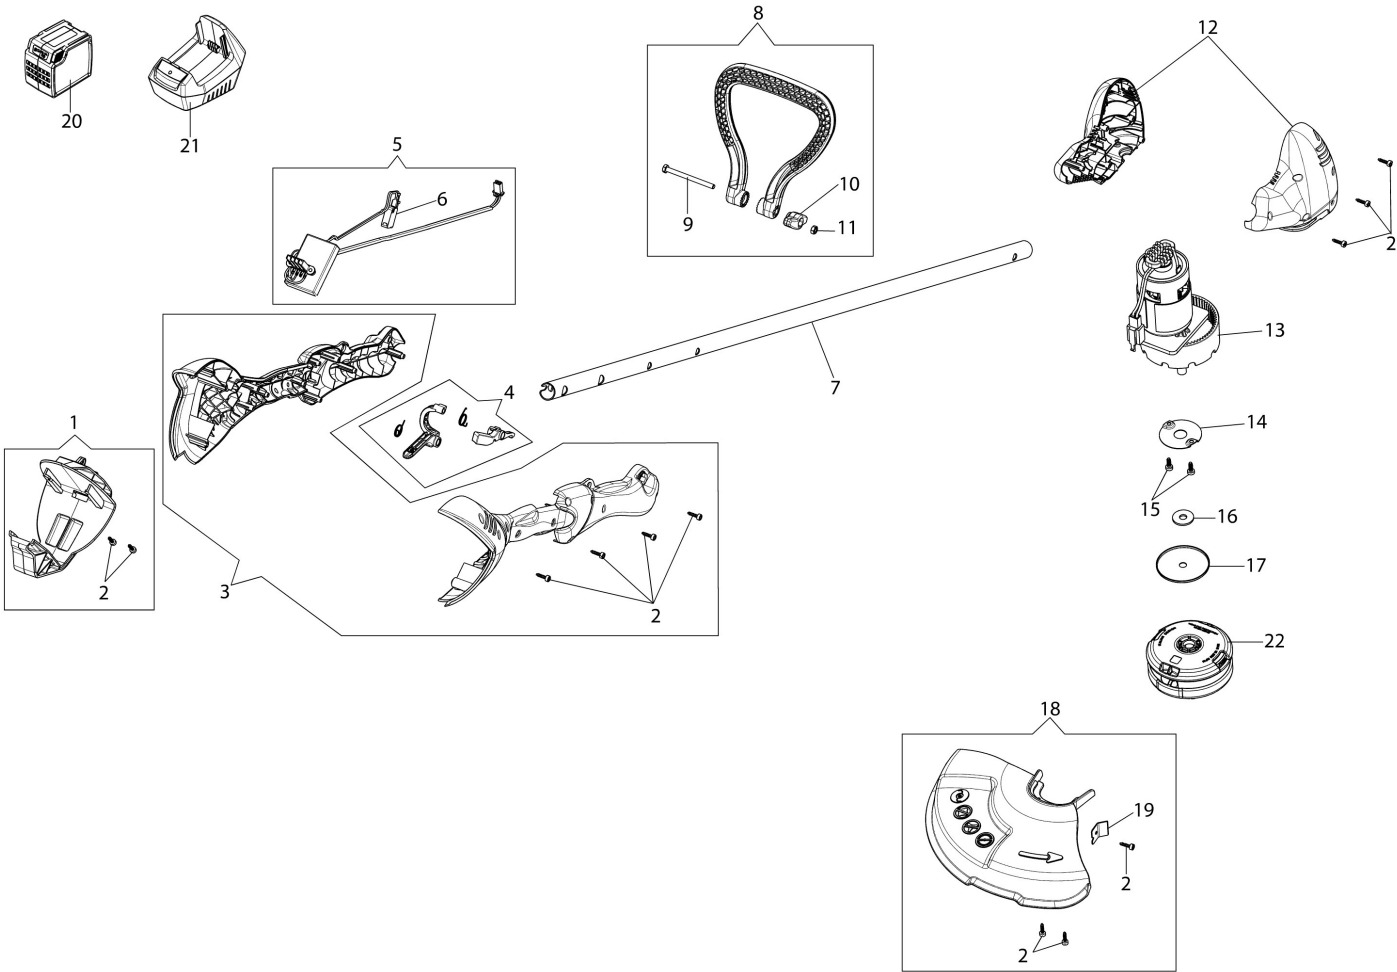

BCI 30 Brushcutter

Documents

[Complete illustrated parts list](#)

[Head Load&Go D.103](#)

Illustration Complete illustrated parts list

Illustration Complete illustrated parts list

Ref.Nu	Qty	Part number	Description	Validity from	Validity till	Notes	Bulletin
1	1	54042002R	Shaft joint set				
2	23	3893016AR	Screw				
3	1	54042001R	Handle kit				
4	1	54042003R	Throttle kit				
5	1	54042009R	Electrical parts				
6	1	54040016R	Switch				
7	1	54040055R	Tube Ø24				
8	1	54042004R	Handle kit				
9	1	3806056R	Screw				
10	1	54040033AR	Knob				
11	1	034000013R	Nut				
12	1	54040066	Engine cover				
13	1	54042008R	Complete motor				
14	1	54040054R	Plate				
15	2	3893013R	Screw				
16	1	3918013R	Washer				
17	1	54040053R	Disc (guard)				
18	1	54042007R	Guard kit				
19	1	4174275R	Blade				
20	1	54030002	Battery			40V - 5AH	
20	1	54030001	Battery			40V - 2,5AH	
21	1	54030007	Battery charger				
22	1	63149001	Head Load&Go				

Illustration Head Load&Go D.103

Ref.Nu	Qty	Part number	Description	Validity from	Validity till	Notes	Bulletin
1	1	63100018R	Kit spring				
2	2	63140007R	Bushing				
3	1	63140008R	Nylon spool				
4	1	63140005R	Knob				
5	1	63140006R	Lower cover				
6	1	63149001	Head Load&Go				