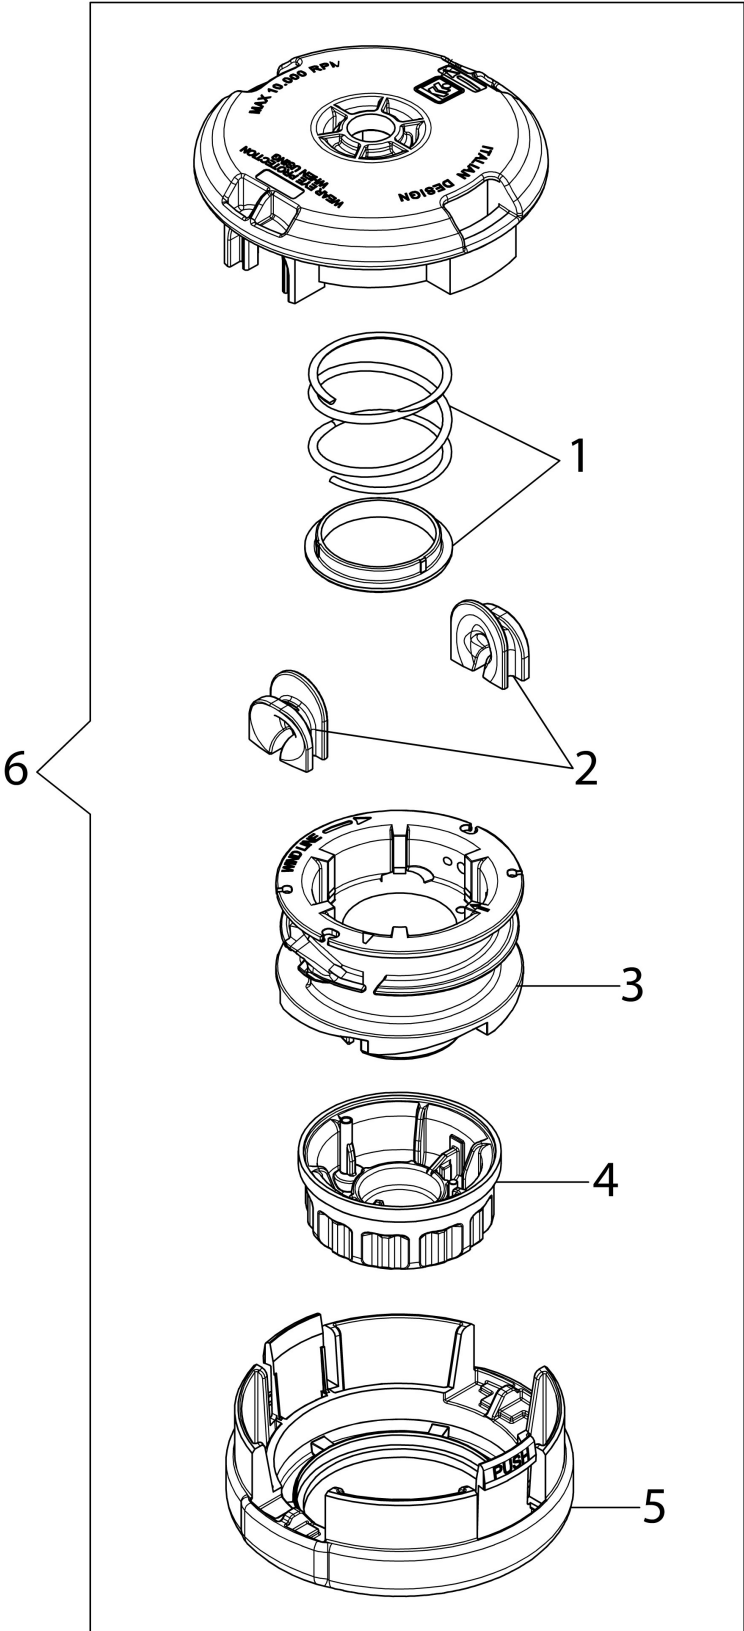

BCI 30 Brushcutter

Documents

[Complete illustrated parts list](#)

[Head Load&Go D.103](#)

Illustration Complete illustrated parts list

Illustration Complete illustrated parts list

Ref.Nu	Qty	Part number	Description	Validity from	Validity till	Notes	Bulletin
1	1	54042002R	Shaft joint set				
2	23	3893016AR	Screw				
3	1	54042001R	Handle kit				
4	1	54042003R	Throttle kit				
5	1	54042009R	Electrical parts				
6	1	54040016R	Switch				
7	1	54040055R	Tube Ø24				
8	1	54042004R	Handle kit				
9	1	3806056R	Screw				
10	1	54040033AR	Knob				
11	1	034000013R	Nut				
12	1	54040066	Engine cover				
13	1	54042008R	Complete motor				
14	1	54040054R	Plate				
15	2	3893013R	Screw				
16	1	3918013R	Washer				
17	1	54040053R	Disc (guard)				
18	1	54042007R	Guard kit				
19	1	4174275R	Blade				
20	1	54030002	Battery			40V - 5AH	
20	1	54030001	Battery			40V - 2,5AH	
21	1	54030007	Battery charger				
22	1	63149001	Head Load&Go				

Illustration Head Load&Go D.103

Ref.Nu	Qty	Part number	Description	Validity from	Validity till	Notes	Bulletin
1	1	63100018R	Kit spring				
2	2	63140007R	Bushing				
3	1	63140008R	Nylon spool				
4	1	63140005R	Knob				
5	1	63140006R	Lower cover				
6	1	63149001	Head Load&Go				