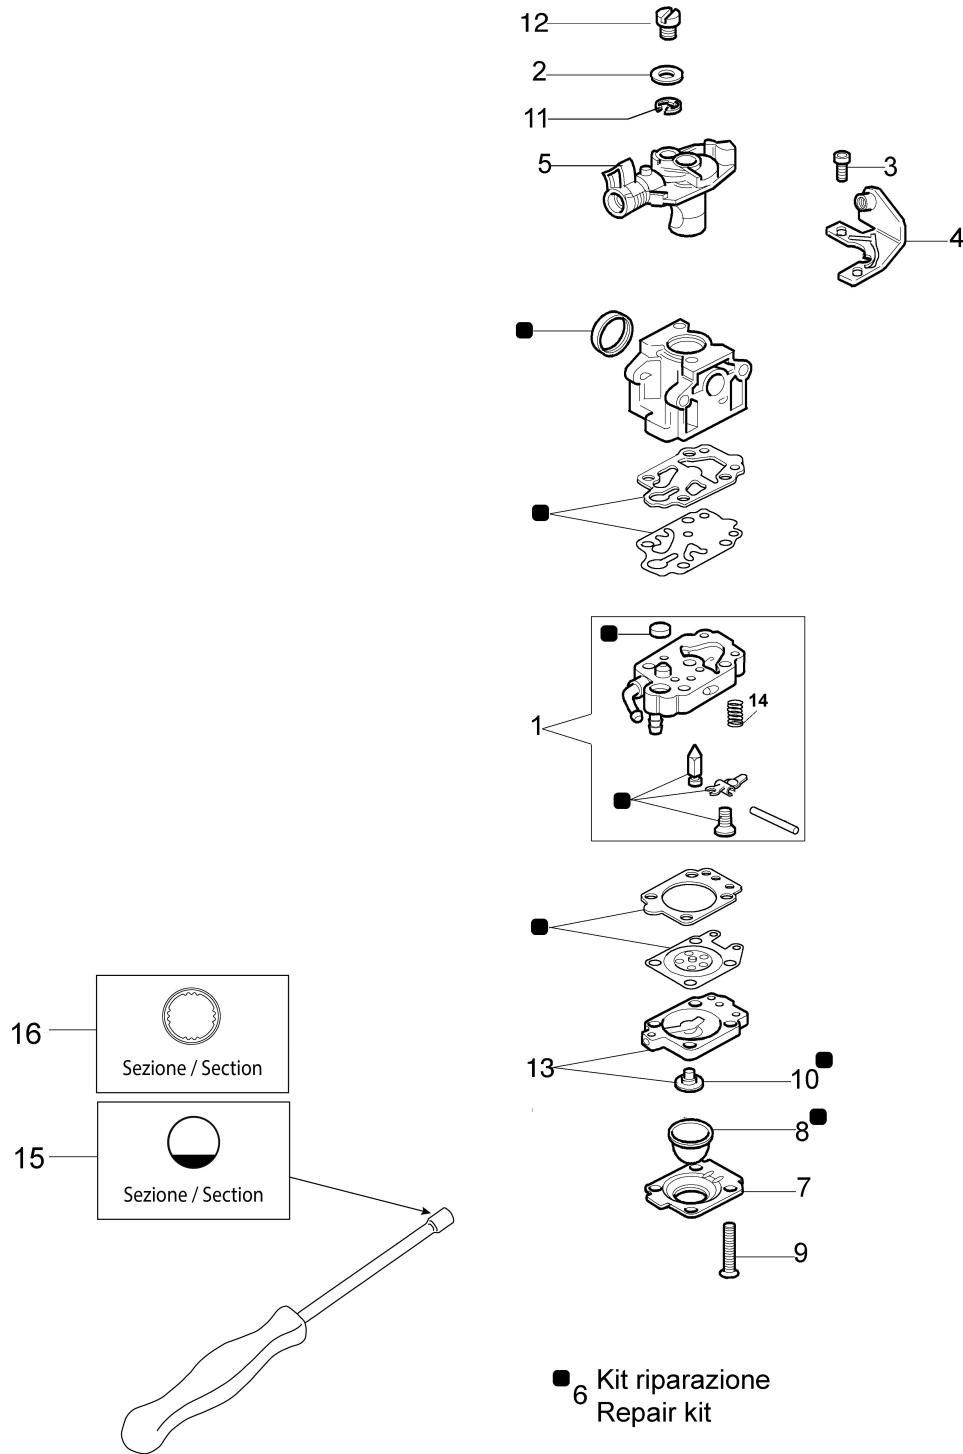

изображение Carburetor WYK-176A

Ref.Nu	Qty	Part number	Description	Validity from	Validity till	Notes	Bulletin
1	1	2318491	Pump body assy				
2	1	2318703	Washer				
3	2	2318580	Screw				
4	1	2318813	Support				
5	1	2318493	Valve				
6	1	2318674	Repair kit				
7	1	2318571	Cover				
8	1	2318572	Primer pump				
9	4	2318585	Screw				
10	1	2318592	Valve				
11	1	2318189	Ring				
12	1	2318577	Adjuster nut				
13	1	2318969	Primer body				
14	1	2318568	Spring				
15	1	3052036R	Special screwdriver "D-style" type				
16	1	2304001R	Special screwdriver KNURL-STYLE				EI02-02_22