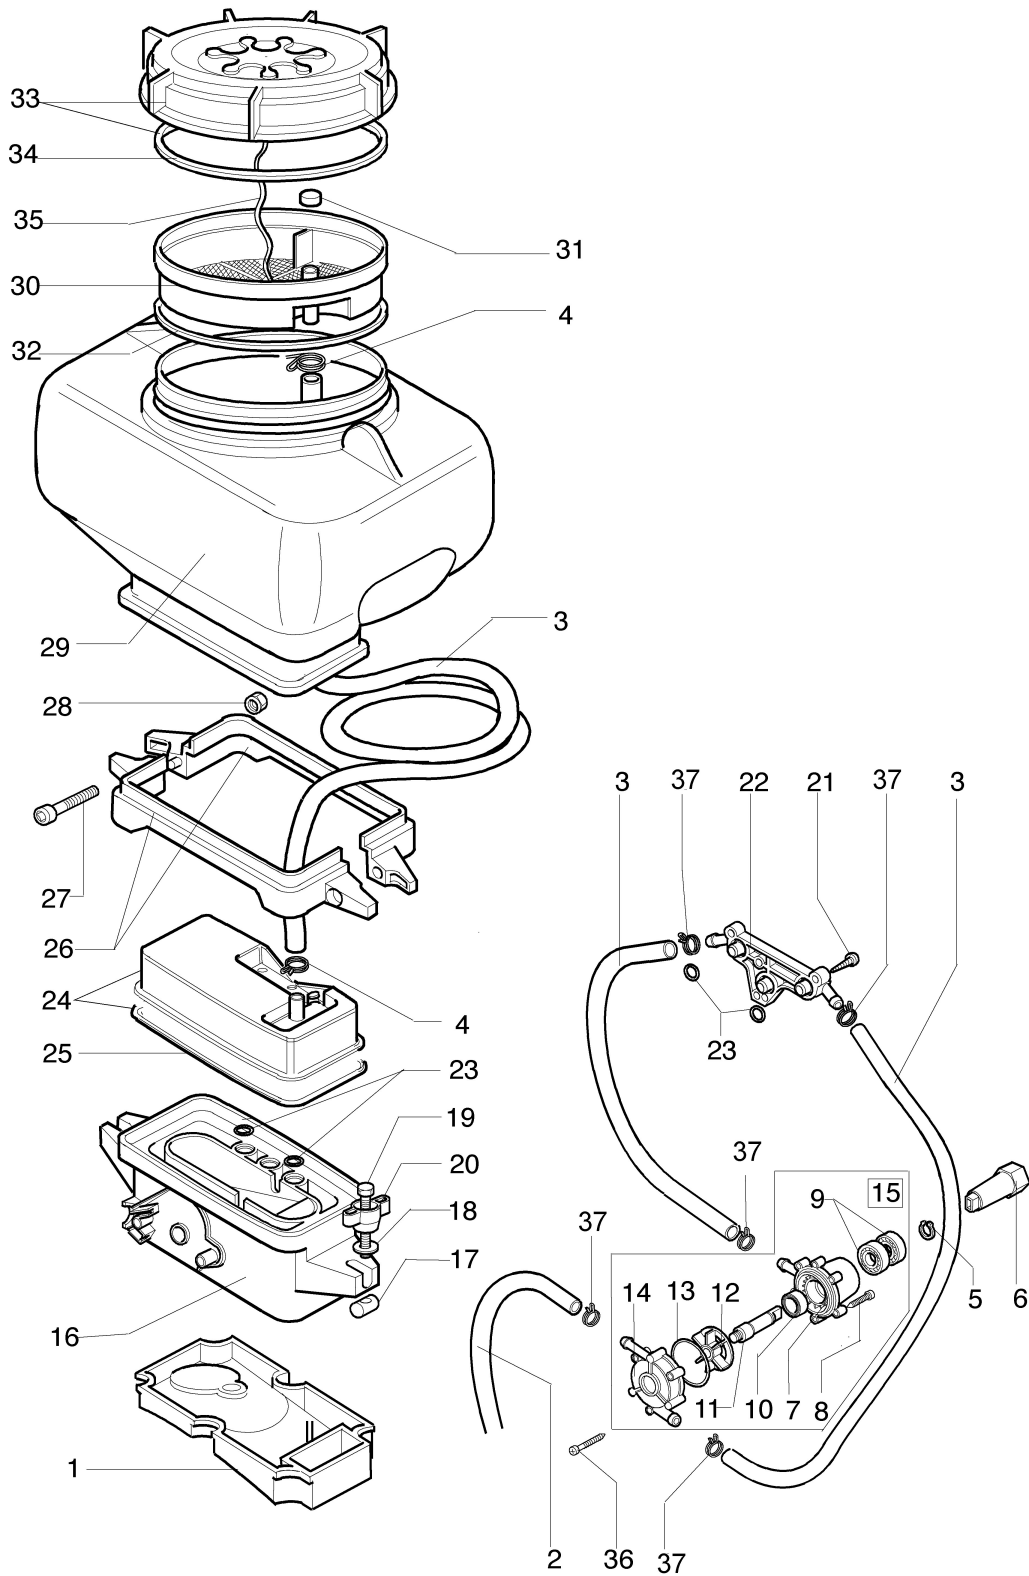

изображение Liquid tank

Ref.Nu	Qty	Part number	Description	Validity from	Validity till	Notes	Bulletin
1	1	56020017	Plate				
2	1	56020039	Tube				
3	3	56020038R	Tube				
4	2	3059008	Band				
5	1	3024010R	Snap ring				
6	1	56020100	Joint				
7	1	56020101R	Pump body				
8	3	3960067AR	Screw				
9	2	3035230R	Bearing				
10	1	3050055R	Seal ring				BT6-117-05/16
11	2	56020102	Shaft				
12	1	56020103R	Impeller				
13	1	3049064R	O-ring				BT6-117-05/16
14	1	56020105	Cover				
15	1	365200273CR	Booster pump kit				BT6-117-05/16
16	1	56020130BR	Support				
17	2	56020021R	Pin				
18	2	3618010	Washer				
19	2	3606025	Screw				
20	2	56020019R	Knob				
21	10	3960091AR	Screw				
22	1	56020106	Fittings				
23	4	3049039R	O-ring				
24	1	56020041BR	Diaphragm				
25	1	56020113B	Gasket				
26	2	56020150R	Clamp	SN 5253407109			BT6-104-11/13
27	2	3801017R	Screw				
28	2	3914003R	Nut				
29	1	56020002AR	Tank				
30	1	56020006R	Filter				
31	1	56020005	Cap				
32	1	56020116A	Gasket				
33	1	56022017B	Cap				
34	1	56020004B	Gasket				
35	1	56020040	Cable				
36	3	3960087AR	Screw				
37	5	3059006	Band