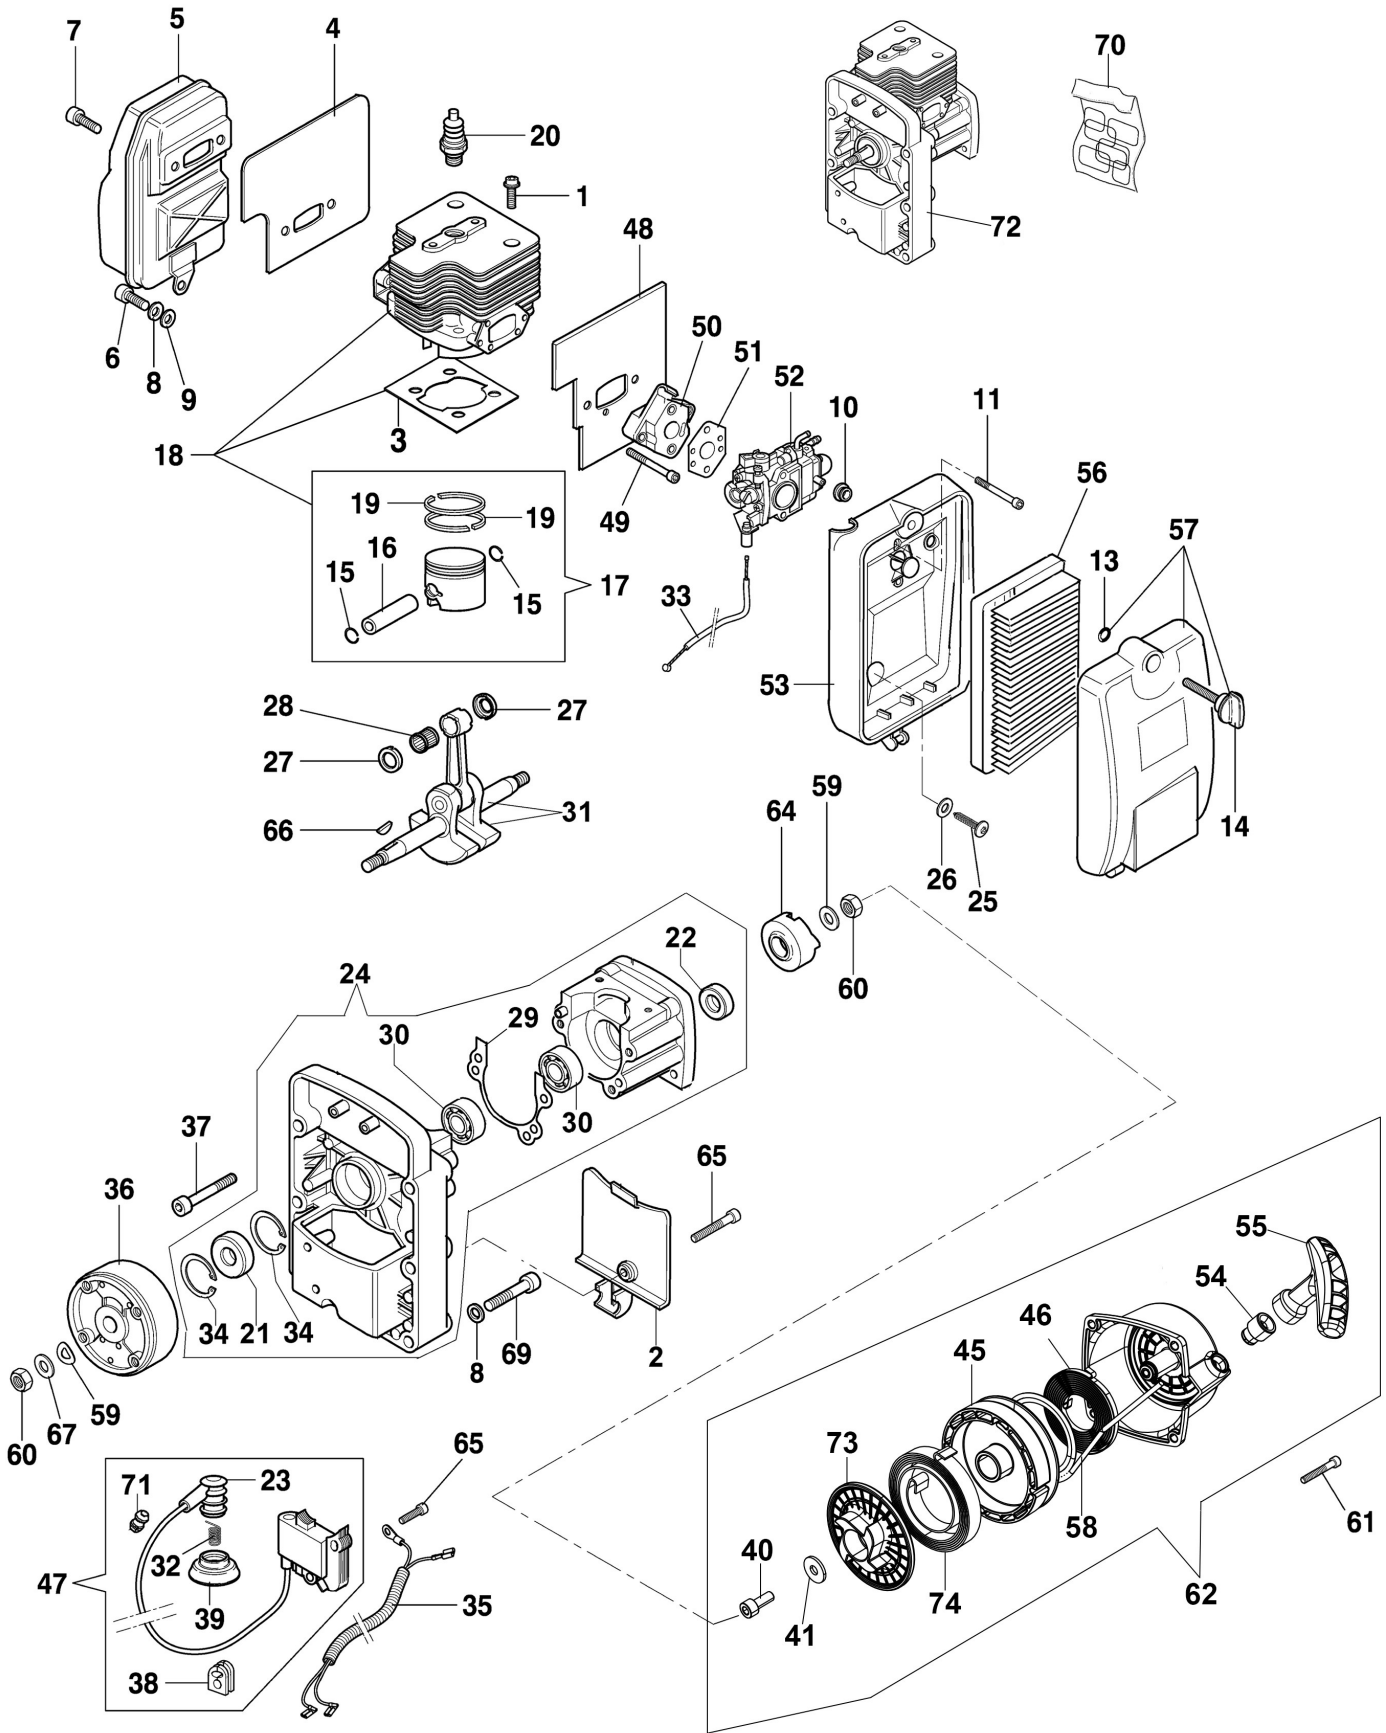

изображение Starter assy and engine

Ref.Nu	Qty	Part number	Description	Validity from	Validity till	Notes	Bulletin
1	6	56520107	Screw				
2	1	56520009	Cover				
3	1	56520097	Gasket				
4	1	56520010R	Gasket				
5	1	56520166R	Muffler				
6	1	3801020R	Screw				
7	2	005100906AR	Screw				
8	7	3819009R	Washer				
9	1	3916006R	Washer				
10	1	3912005R	Nut				
11	2	61112005R	Screw				
13	1	3049005R	O-ring				
14	1	56020159AR	Knob				
15	2	56520102R	Spacer				
16	1	56520098	Plug				
17	1	56522023	Piston assy				
18	1	56522024	Complete cylinder				
19	2	56520095R	Piston ring				
20	1	3055118R	Spark plug				
21	1	56520132	Seal ring				
22	1	56520105R	Seal ring				
23	1	-	Not available for this product				
24	1	56520129R	Crankcase				
25	1	3960091AR	Screw				
26	8	3918005R	Washer				
27	2	56520100	Spacer				
28	1	56520101	Bearing				
29	1	56520096R	Gasket				
30	2	56520131R	Bearing				
31	1	56520099	Crankshaft				
32	1	-	Not available for this product				
33	1	56520067AR	Throttle cable				
34	2	3025025	Ring				
35	1	56520204R	Cable				
36	1	56520004BR	Flywheel				
37	4	3860096R	Screw				
38	1	56520122	Grommet				
39	1	56520033	Cap				
40	1	3801009R	Screw				
41	1	3918005R	Washer				
45	1	61450024R	Starter pulley				
46	1	61450044AR	Starter spring				
47	1	56520229R	Ignition coil