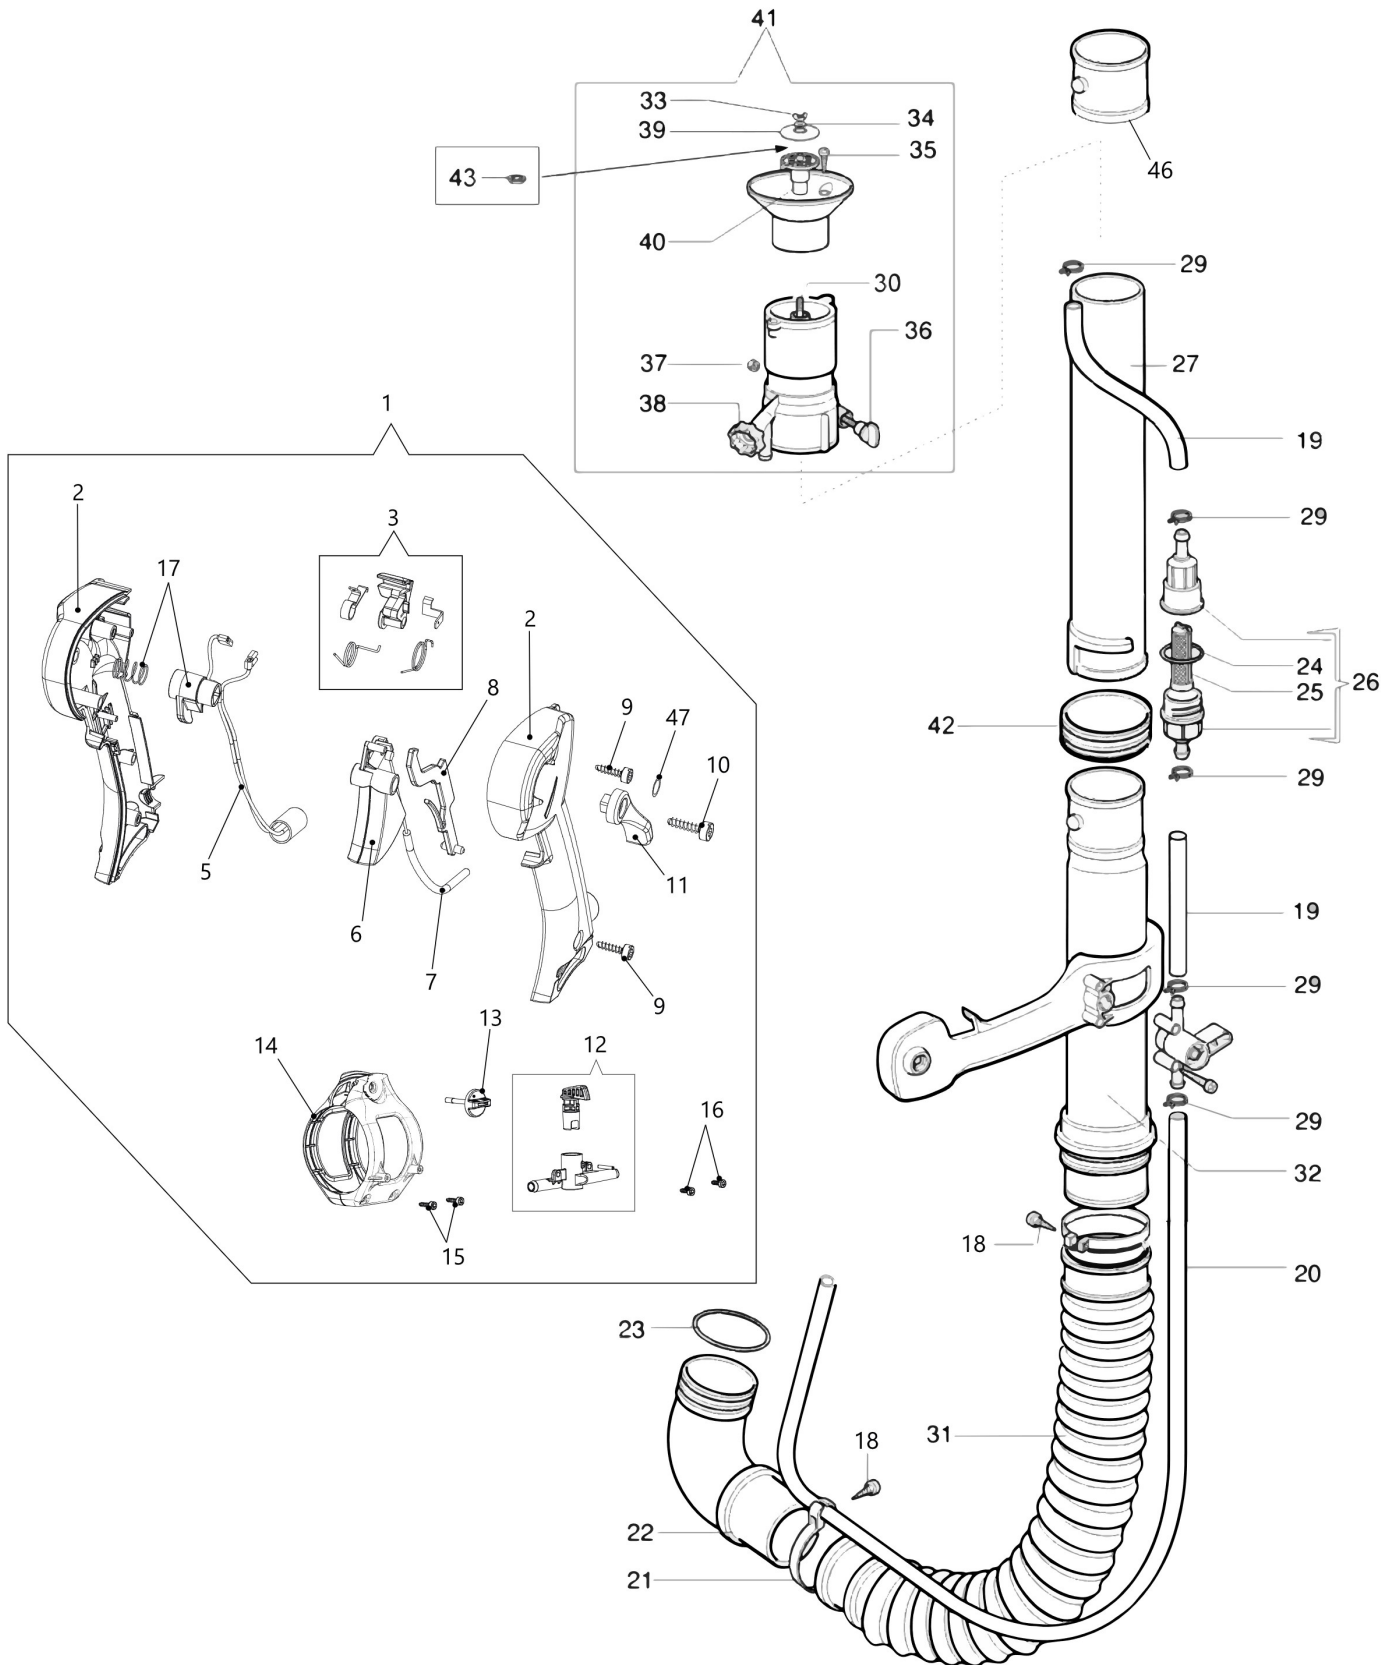

изображение Tube

Ref.Nu	Qty	Part number	Description	Validity from	Validity till	Notes	Bulletin
1	1	56020213	Handle kit				
2	1	56020210	Half grip upper				
3	1	56020209	Kit stop lever				
5	1	56520204AR	Cable				
6	1	56520215R	Throttle lever				
7	1	56520067AR	Throttle cable				
8	1	56520062	Lever				
9	9	3893016AR	Screw				
10	1	3893060R	Screw				
11	1	56550184R	Stop lever				
12	1	56020179R	Cock				
13	1	50110035R	Knob				
14	1	56020208	Half grip lower				
15	2	3960063	Screw				
16	2	3893013AR	Screw				
17	1	56020207	Limiter switch				
18	4	3960067AR	Screw				
19	2	56020097	Tube				
20	1	56020039	Tube				
21	2	56520187R	Band				
22	1	56520182BR	Elbow				
23	1	3049031R	O-ring				
24	1	3049044	O-ring				
25	1	56020085	Filter				
26	1	56020087AR	Filter				
27	1	56520191AR	Tube				
29	5	3059006	Band				
30	1	56020065	Stud				
31	1	56520185AR	Tube				
32	1	56520189AR	Tube				
33	1	3015003	Nut				
34	1	3618003R	Washer				
35	1	3960087AR	Screw				
36	1	56020159AR	Knob				
37	1	3612004	Nut				
38	1	56020033	Valve				
39	1	56020036	Front nozzle				
40	1	56020035R	Rear nozzle				
41	1	56020155R	Complete diffuser				
42	1	56520190BR	Ring nut				
43	1	56020083AR	Ulv disc				
46	1	56520252R	Adapter				
47	1	3833073R	Washer				