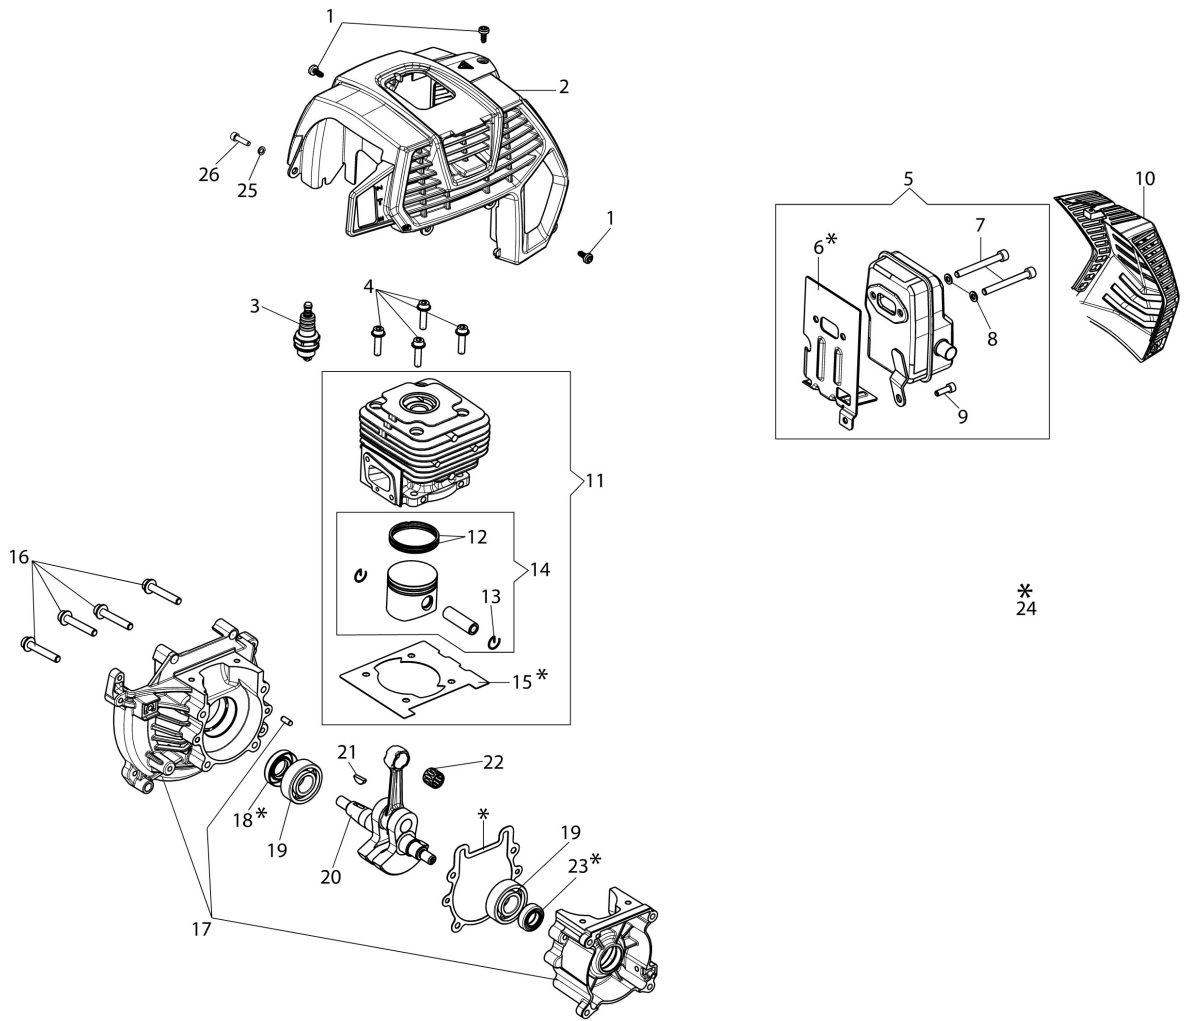

BCH 40 T Brushcutter

Documents

Engine

Starter assy and clutch

Tank and air filter

Transmission

Illustration Engine

| Ref.Nu | Qty | Part number | Description | Validity from | Validity till | Notes | Bulletin |
|--------|-----|-------------|-------------------|---------------|---------------|-------|----------|
| 1 | 3 | 3960121R | Screw | | | | |
| 2 | 1 | 61452028R | Engine cover | | | | |
| 3 | 1 | 3055104R | Spark plug | | | | |
| 4 | 4 | 3860095R | Screw | | | | |
| 5 | 1 | 61450206R | Muffler assy | | | | |
| 6 | 1 | 61450242AR | Gasket | | | | |
| 7 | 2 | 3801065R | Screw | | | | |
| 8 | 2 | 3916006R | Washer | | | | |
| 9 | 1 | 3801011R | Screw | | | | |
| 10 | 1 | 61450367R | Muffler cover | | | | |
| 11 | 1 | 61450442 | Complete cylinder | | | | |
| 12 | 2 | 61450014R | Piston ring | | | | |
| 13 | 2 | 61450013R | Ring | | | | |
| 14 | 1 | 61450187R | Piston assy | | | | |
| 15 | 1 | 61450127AR | Gasket | | | | |
| 16 | 4 | 3860096R | Screw | | | | |
| 17 | 1 | 61452001BR | Crankcase assy | | | | |
| 18 | 1 | 3050056R | Oil seal | | | | |
| 19 | 2 | 3035065R | Bearing | | | | |
| 20 | 1 | 61450001AR | Crankshaft | | | | |
| 21 | 1 | 3028020R | Key | | | | |
| 22 | 1 | 50110044R | Bearing | | | | |
| 23 | 1 | 3050057R | Oil seal | | | | |
| 24 | 1 | 61450443 | Gasket set | | | | |
| 25 | 2 | 3801009 | Screw | | | | |
| 26 | 2 | 3916005R | Washer | | | | |