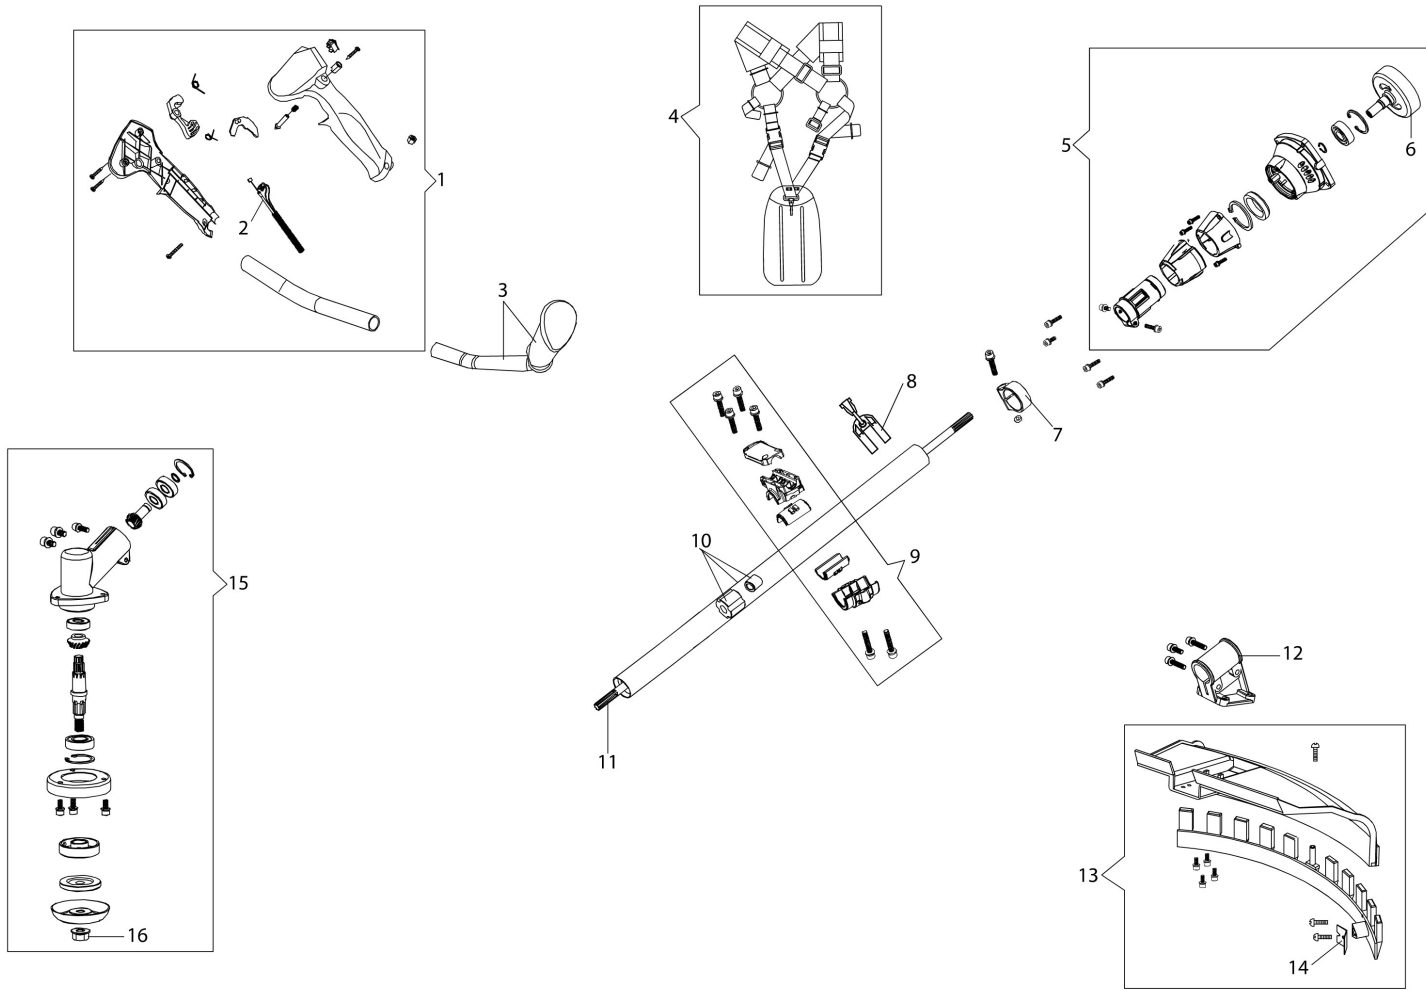

Illustration Transmission

Ref.Nu	Qty	Part number	Description	Validity from	Validity till	Notes	Bulletin
1	1	BF000023R	Complete handle				
2	1	BF000016R	Throttle cable				
3	1	BF000022R	Handle and knob				
4	1	BF000020R	Harness				
5	1	61450327R	Starter case				
6	1	BF000011R	Clutch drum				
7	1	BF000012R	Band				
8	1	BF000013R	Support				
9	1	61450328R	Complete clamp				
10	1	BF000014R	Tube Ø26				
11	1	BF000015R	Drive shaft				
12	1	BF000008R	Bracket				
13	1	BF000029R	Guard kit				
14	1	BF000009R	Blade				
15	1	61450441R	Bevel gear				
16	1	BF000007R	Nut