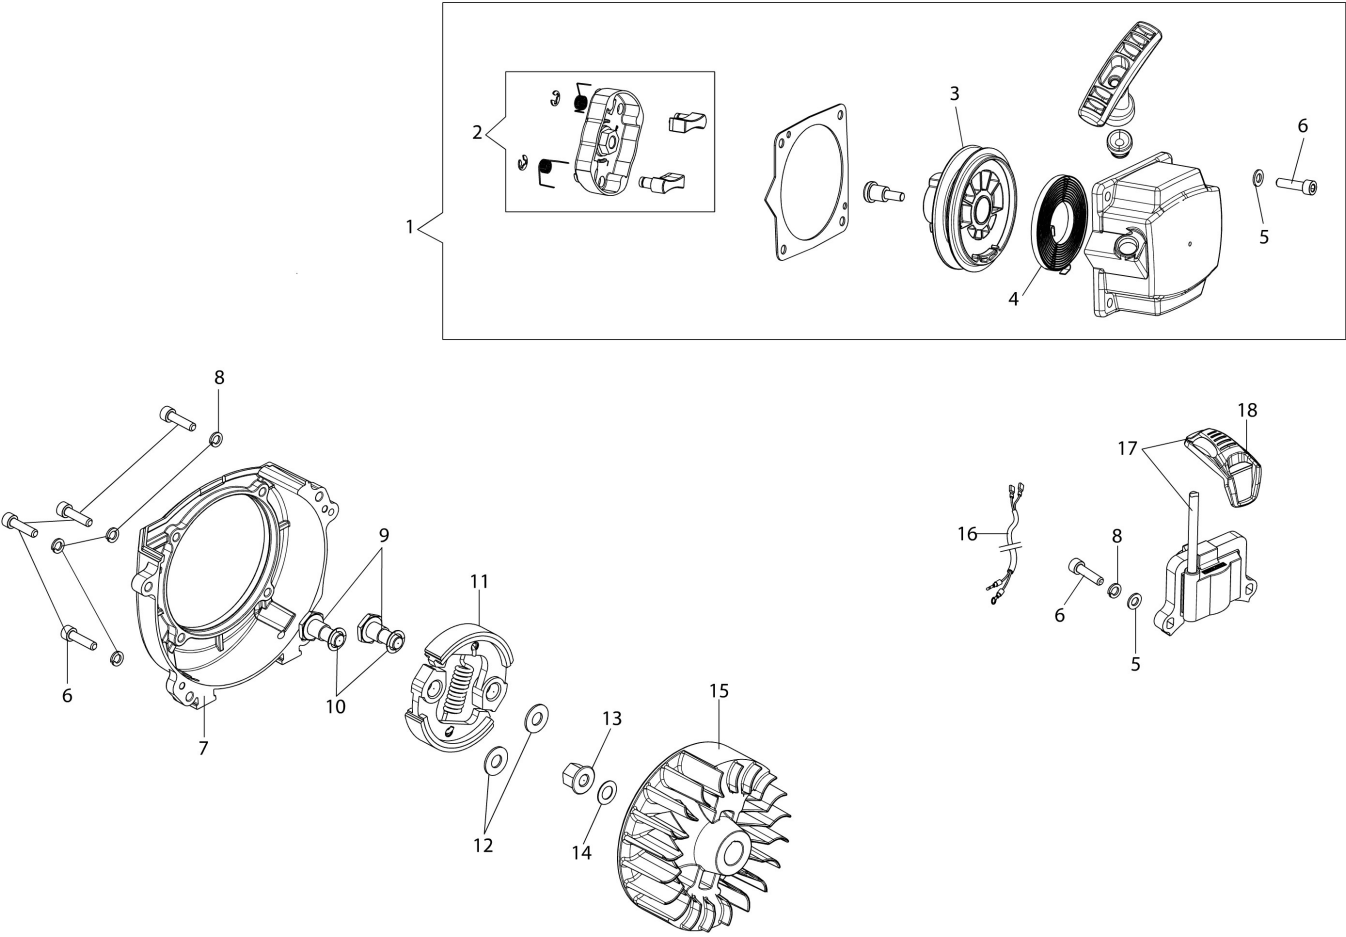

Illustration Starter assy and clutch

Illustration Starter assy and clutch

Ref.Nu	Qty	Part number	Description	Validity from	Validity till	Notes	Bulletin
1	1	61450192R	Starter assy				
2	1	61450193AR	Clutch driver				
3	1	61450229AR	Starter pulley				
4	1	61450044AR	Starter spring				
5	6	3916005R	Washer				
6	10	3801013R	Screw				
7	1	61452083R	Flange				
8	6	3819006R	Washer				
9	2	61450070R	Pin				
10	2	61450072R	Washer				
11	1	61450277R	Clutch				
12	2	61450071R	Washer				
13	1	50010148R	Nut				
14	1	3833080R	Washer				
15	1	61450310R	Flywheel				
16	1	61450037R	Cable				
17	1	2501026BR	Ignition coil				
18	1	61450370R	Spark plug cap