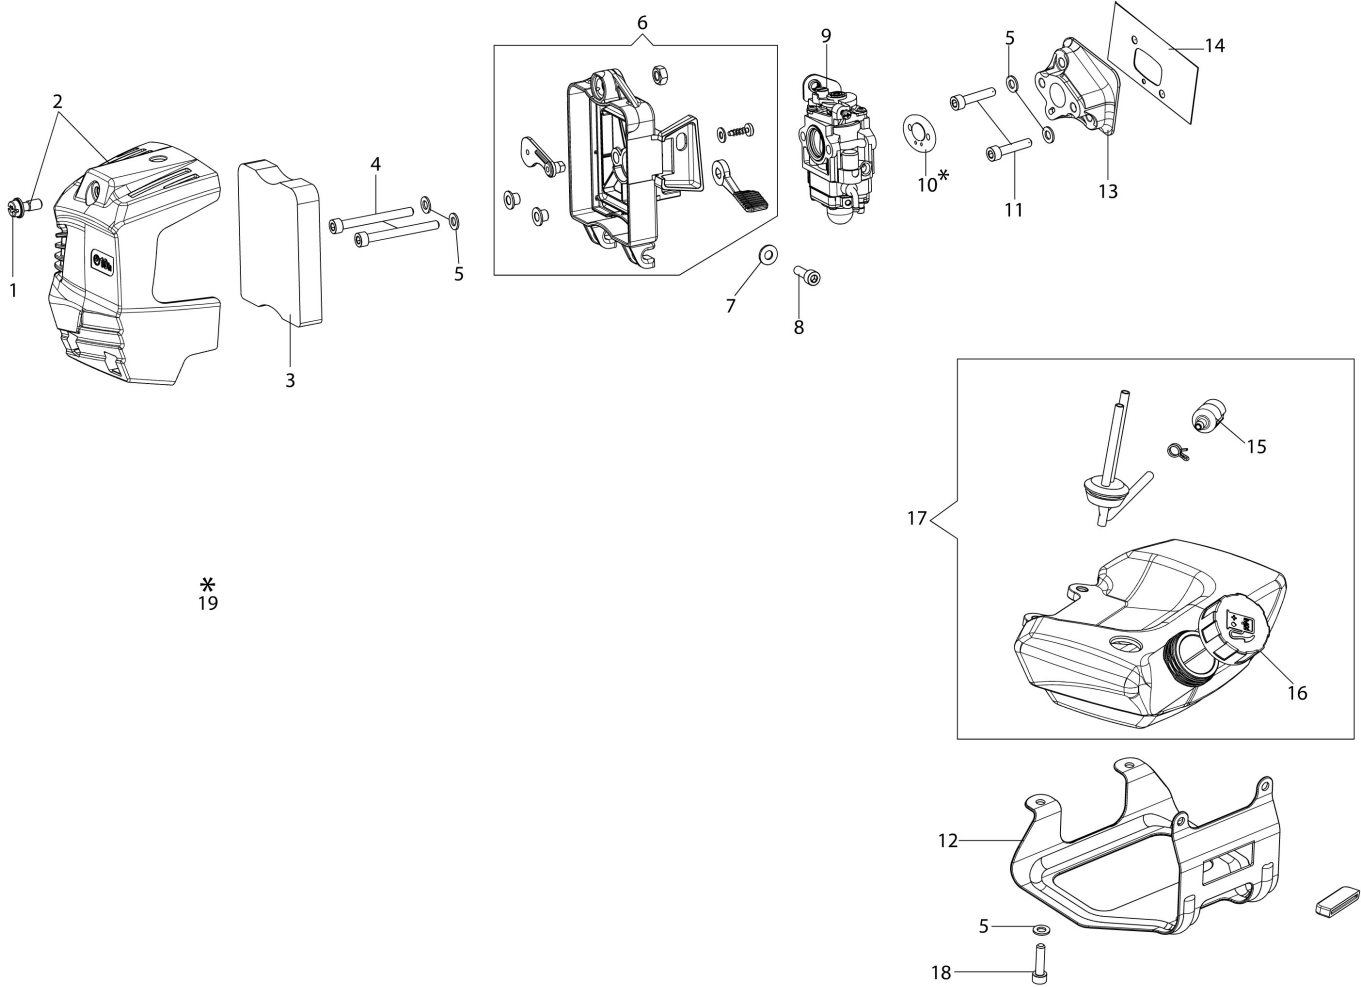

Illustration Tank and air filter

Illustration Tank and air filter

| Ref.Nu | Qty | Part number | Description | Validity from | Validity till | Notes | Bulletin |
|--------|-----|-------------|--------------------|---------------|---------------|-------|----------|
| 1 | 1 | 61330040AR | Screw | | | | |
| 2 | 1 | 61450444 | Air filter cover | | | | |
| 3 | 1 | 61450061R | Air filter | | | | |
| 4 | 2 | 3801012 | Screw | | | | |
| 5 | 4 | 3916005R | Washer | | | | |
| 6 | 1 | 61450445 | Air filter support | | | | |
| 7 | 1 | 3918010R | Washer | | | | |
| 8 | 1 | 3801011R | Screw | | | | |
| 9 | 1 | 2318624R | Carburetor | | | | |
| 10 | 1 | 61450054AR | Gasket | | | | |
| 11 | 2 | 3801015R | Screw | | | | |
| 12 | 1 | 61450082R | Tank shield | | | | |
| 13 | 1 | 61450053AR | Insulator | | | | |
| 14 | 1 | 61450052AR | Gasket | | | | |
| 15 | 1 | 094600450R | Fuel filter | | | | |
| 16 | 1 | 61450363R | Tank cap | | | | |
| 17 | 1 | 61452050R | Tank assy | | | | |
| 18 | 2 | 3801013R | Screw | | | | |
| 19 | 1 | 61450443 | Gasket set | | | | |