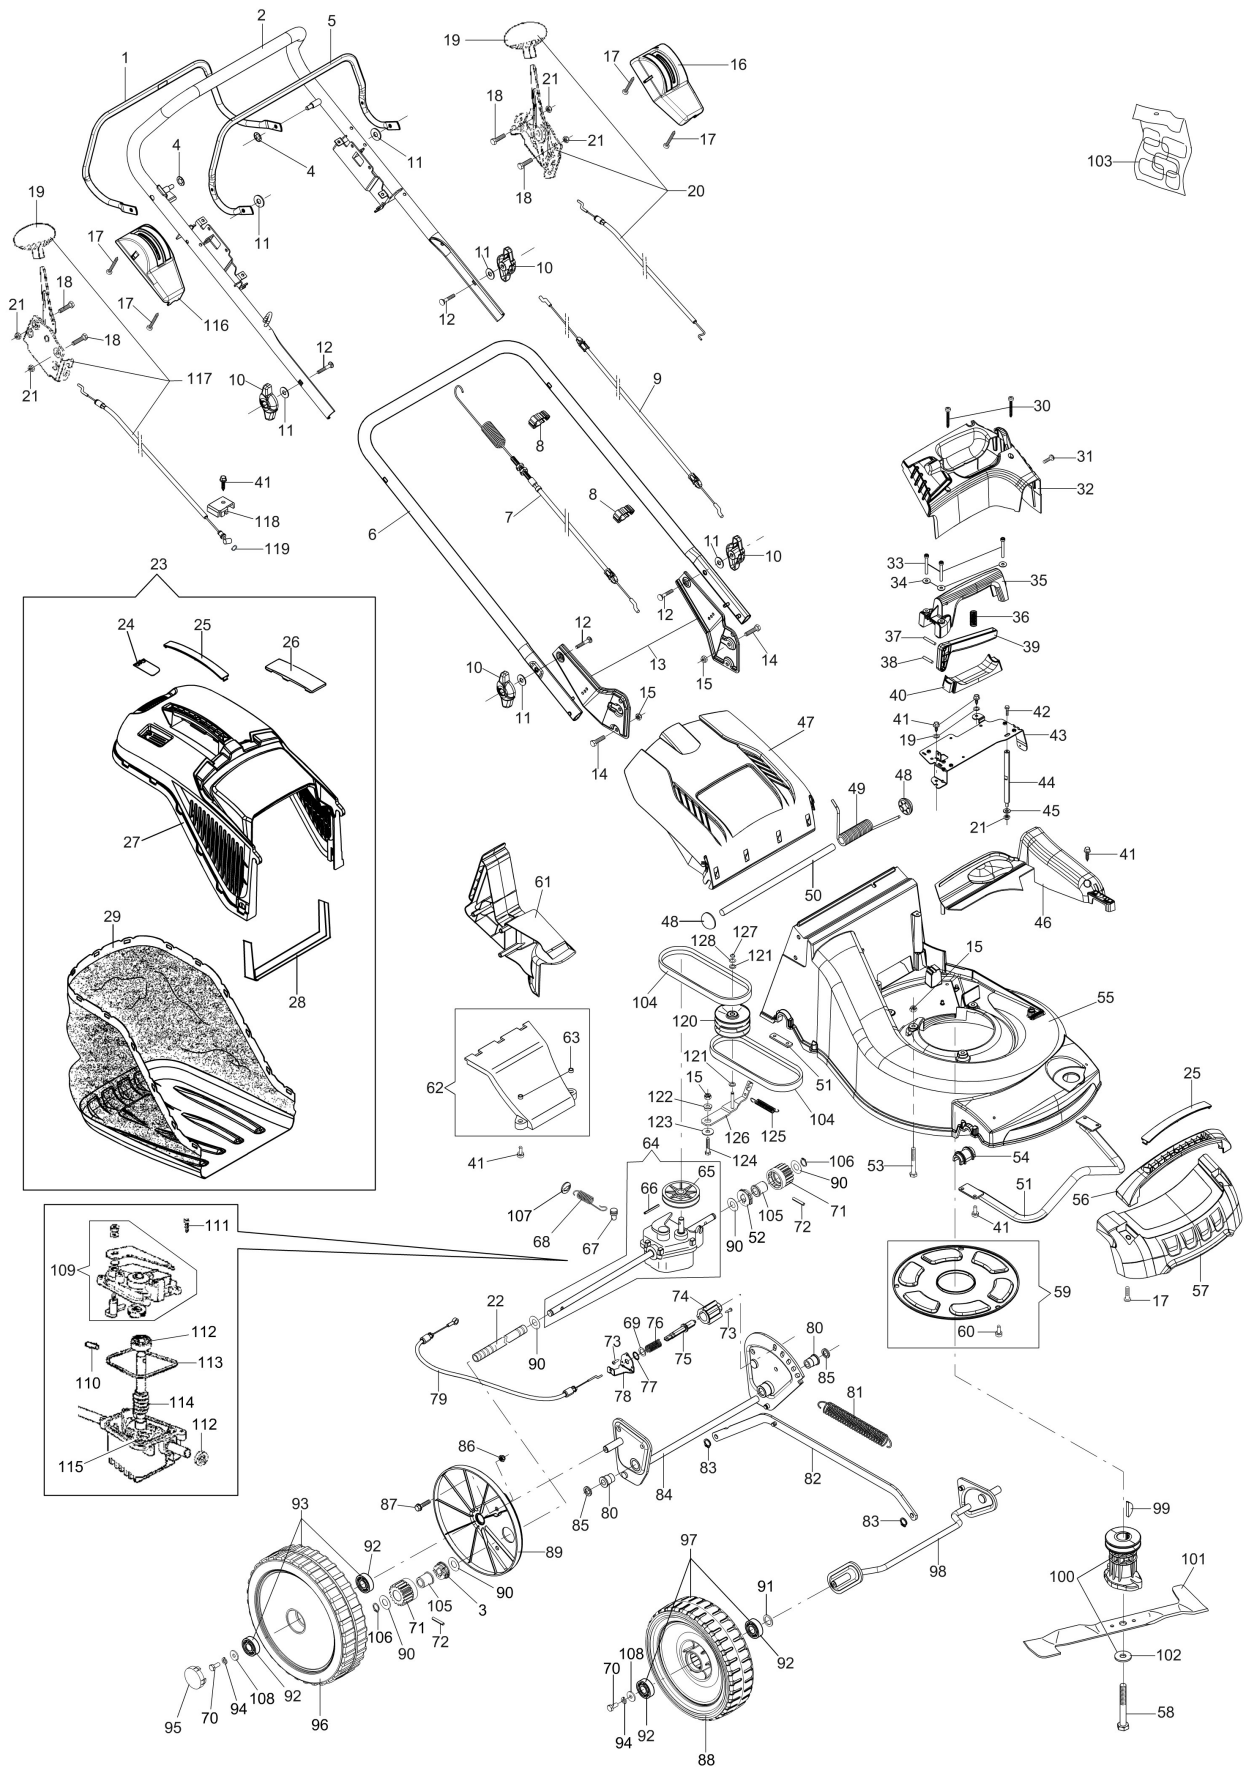

Illustration Illustrated part list

Illustration Illustrated part list

Ref.Nu	Qty	Part number	Description	Validity from	Validity till	Notes	Bulletin
1	1	66060583R	Traction lever				
2	2	66060592R	Upper handle				
3	1	8202070AR	Clamp right				
4	2	3045033R	Retainer washer				
5	1	66060106R	Brake lever				
6	1	66060574R	Lower handle				
7	1	8202031ER	Traction cable				
8	2	66060231	Band				
9	1	66060585R	Engine break cable				
10	4	66060395R	Knob				
11	6	3916008R	Washer				
12	4	3910015R	Screw				
13	1	66060394	Support set				
14	4	3906066R	Screw				
15	8	3914010R	Nut				
16	1	8203347R	Dashboard				
17	2	3960016R	Screw				
18	2	3806021AR	Screw				
19	1	8203419R	Knob				
20	1	66060596R	Complete throttle				
21	2	3914003R	Nut				
22	1	66060582R	Sheath				
23	1	66060527	Grassbag kit				
24	1	66070521R	Shutter				
25	2	66070523R	Cover			Arancio ; Orange	
26	1	66070466R	Lock				
27	1	66062112R	Frame				
28	1	66060256R	Support				
29	1	66060479R	Grassbag			Logo Oleo-Mac	
30	2	3979018R	Screw				
31	1	3960137R	Screw				
32	1	66060490R	Cover				
33	3	3933063R	Screw				
34	3	3918005R	Washer				
35	1	66070533R	Handle				
36	1	66070550R	Spring				
37	1	3022035R	Plug				
38	1	3022033R	Plug				
39	1	66070534R	Lever				
40	1	66070539R	Lock				
41	14	3960031R	Screw				
42	1	301000042R	Screw				
43	1	66060467R	Support				
44	1	66060440R	Pin				
45	1	3916006R	Washer				
46	1	66060468R	Cover