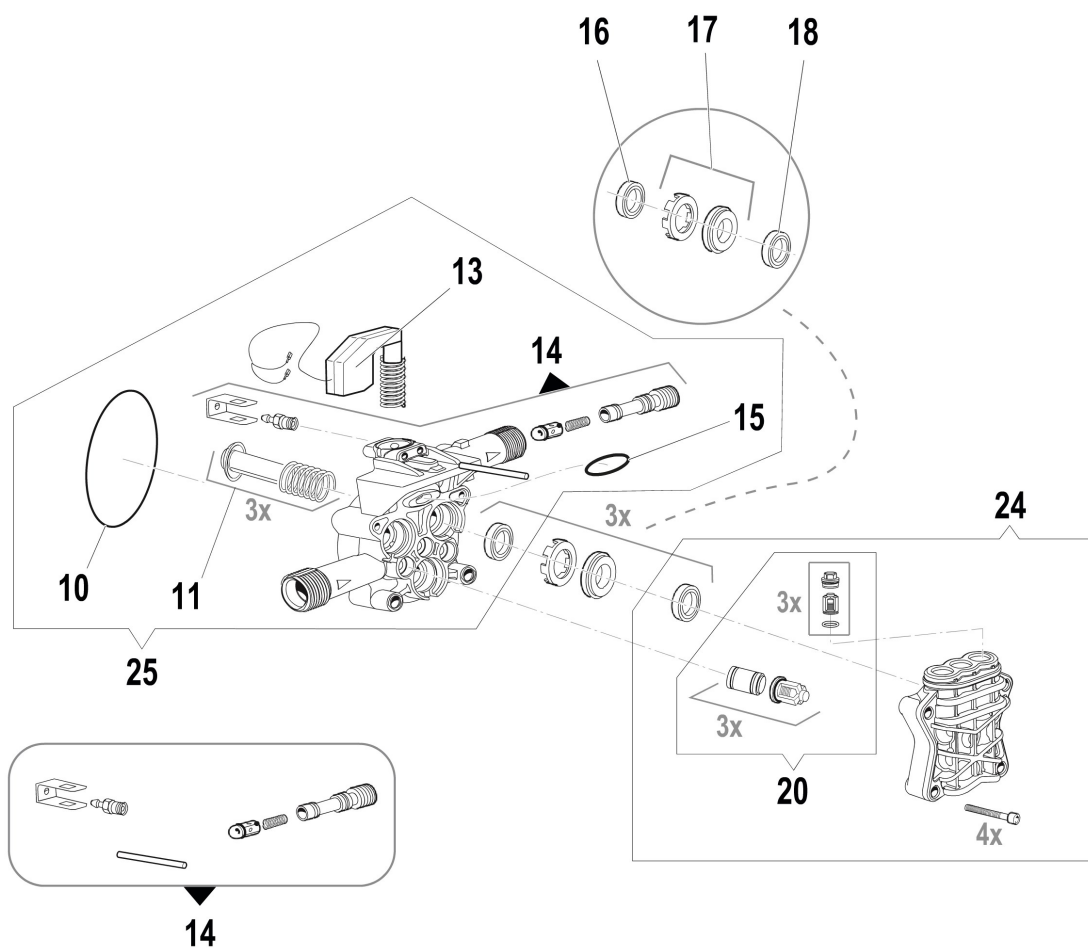

PW 150 C (2020) High-pressure washer

Документы

Deck

Engine

Pump

Accessories

изображение Deck

Ref.Nu	Qty	Part number	Description	Validity from	Validity till	Notes	Bulletin
1	1	CH04770621	Schell				
2	1	CH04770622	Schell				
3	1	CH04770613	Cover				
4	1	CH10030101	Fixing plate				
5	1	CH73010960	Water pump				
6	1	CH04660097	Starter case				
7	1	CH24340083	Fairled				
8	1	CH04340067	Condenser				
9	2	CH28100126	Wheel				
10	1	CH04770624	Rear bonnet				
11	1	CH14100153	Switch				
12	1	CH04770668	Acessories support				
13	1	CH30290059	Detergent tank				
14	1	CH32000239	Detergent plug				
15	1	CH18040008	Handle				
16	1	CH06020138	Half hose reel				
17	1	CH06020139	Half hose reel				
18	1	CH14110084	Handle				
19	1	CH04560529	Wire				
32	1	CH32158947	Labels kit				

изображение Engine

Ref.Nu	Qty	Part number	Description	Validity from	Validity till	Notes	Bulletin
1	1	CH73010960	Water pump				
2	1	CH36320171	Fan and ring kit				
3	1	CH04380154	Bearing				
5	1	CH10090459	Flange				
6	1	CH00190222	Seal ring				
7	1	CH04380155	Bearing				
8	1	CH00011027	Plate				
9	1	CH04360037	Bearing				

изображение PUMP

Ref.Nu	Qty	Part number	Description	Validity from	Validity till	Notes	Bulletin
10	1	CH12100585	O-ring				
11	1	CH24090136	Pistons assy				
13	1	CH31030049	Total stop kit				
14	1	CH34100405	Reed valve kit				
15	1	CH12010298	Gasket				
16	1	CH50270059	Seal ring				
17	1	CH50270067	Spacer washer				
18	1	CH50190298	Gasket set				
20	1	CH36040073	Suction/delivery valve kit				
24	1	CH50270098	Compl. top cover				
25	1	CH50270099	Complete piston supports kit				

изображение Accessories

Ref.Nu	Qty	Part number	Description	Validity from	Validity till	Notes	Bulletin
20		68500078	Spray gun				
21		68500060	H.p. hose				
22		CH10020285	Filter				
28		CH00110044	Adapter				
29		68500079	Lance with adjustable nozzle				
30		68500080	Rotojet lance				
31		68500003A	Fixed brush				