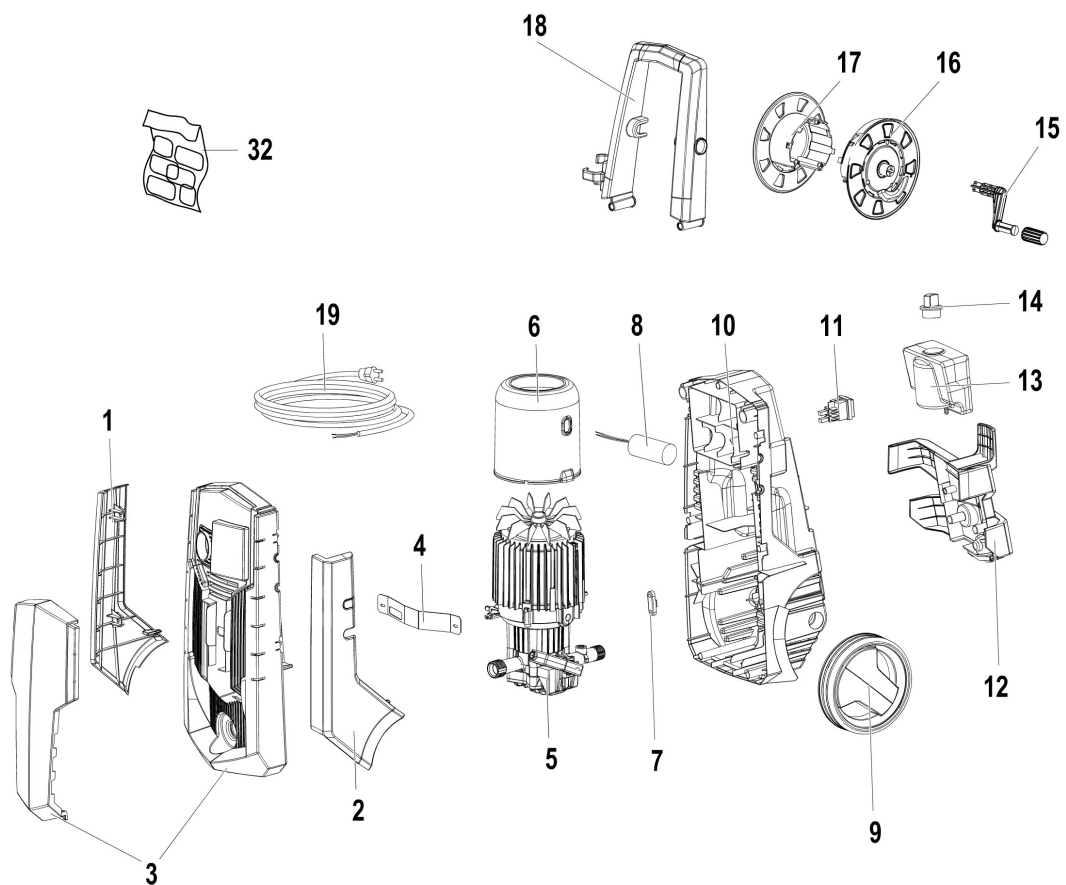

PW 150 C (2020) High-pressure washer

Документы

Deck

Engine

Pump

Accessories

изображение Deck

Ref.Nu	Qty	Part number	Description	Validity from	Validity till	Notes	Bulletin
1	1	CH04770621	Schell				
2	1	CH04770622	Schell				
3	1	CH04770613	Cover				
4	1	CH10030101	Fixing plate				
5	1	CH73010960	Water pump				
6	1	CH04660097	Starter case				
7	1	CH24340083	Fairled				
8	1	CH04340067	Condenser				
9	2	CH28100126	Wheel				
10	1	CH04770624	Rear bonnet				
11	1	CH14100153	Switch				
12	1	CH04770668	Acessories support				
13	1	CH30290059	Detergent tank				
14	1	CH32000239	Detergent plug				
15	1	CH18040008	Handle				
16	1	CH06020138	Half hose reel				
17	1	CH06020139	Half hose reel				
18	1	CH14110084	Handle				
19	1	CH04560529	Wire				
32	1	CH32158947	Labels kit				

изображение Engine

Ref.Nu	Qty	Part number	Description	Validity from	Validity till	Notes	Bulletin
1	1	CH73010960	Water pump				
2	1	CH36320171	Fan and ring kit				
3	1	CH04380154	Bearing				
5	1	CH10090459	Flange				
6	1	CH00190222	Seal ring				
7	1	CH04380155	Bearing				
8	1	CH00011027	Plate				
9	1	CH04360037	Bearing				

изображение PUMP

Ref.Nu	Qty	Part number	Description	Validity from	Validity till	Notes	Bulletin
10	1	CH12100585	O-ring				
11	1	CH24090136	Pistons assy				
13	1	CH31030049	Total stop kit				
14	1	CH34100405	Reed valve kit				
15	1	CH12010298	Gasket				
16	1	CH50270059	Seal ring				
17	1	CH50270067	Spacer washer				
18	1	CH50190298	Gasket set				
20	1	CH36040073	Suction/delivery valve kit				
24	1	CH50270098	Compl. top cover				
25	1	CH50270099	Complete piston supports kit				

изображение Accessories

Ref.Nu	Qty	Part number	Description	Validity from	Validity till	Notes	Bulletin
20		68500078	Spray gun				
21		68500060	H.p. hose				
22		CH10020285	Filter				
28		CH00110044	Adapter				
29		68500079	Lance with adjustable nozzle				
30		68500080	Rotojet lance				
31		68500003A	Fixed brush				