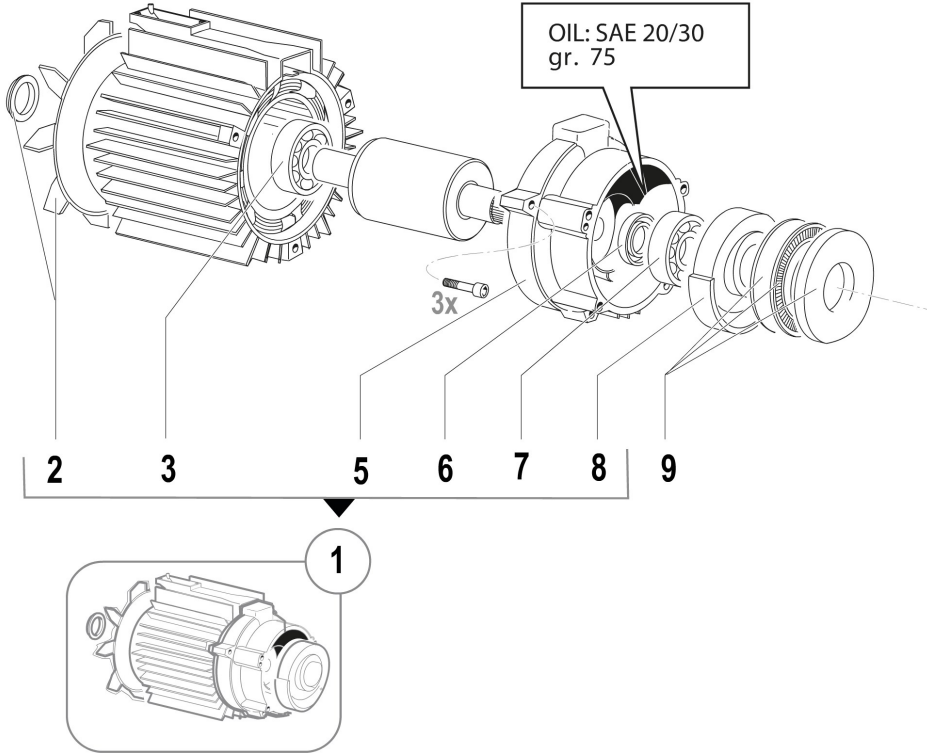

PW 150 C (2020) High-pressure washer

Документы

Deck

Engine

Pump

Accessories

изображение Deck

Ref.Nu	Qty	Part number	Description	Validity from	Validity till	Notes	Bulletin
1	1	CH04770621	Schell				
2	1	CH04770622	Schell				
3	1	CH04770613	Cover				
4	1	CH10030101	Fixing plate				
5	1	CH73010960	Water pump				
6	1	CH04660097	Starter case				
7	1	CH24340083	Fairled				
8	1	CH04340067	Condenser				
9	2	CH28100126	Wheel				
10	1	CH04770624	Rear bonnet				
11	1	CH14100153	Switch				
12	1	CH04770668	Acessories support				
13	1	CH30290059	Detergent tank				
14	1	CH32000239	Detergent plug				
15	1	CH18040008	Handle				
16	1	CH06020138	Half hose reel				
17	1	CH06020139	Half hose reel				
18	1	CH14110084	Handle				
19	1	CH04560529	Wire				
32	1	CH32158947	Labels kit				

изображение Engine

Ref.Nu	Qty	Part number	Description	Validity from	Validity till	Notes	Bulletin
1	1	CH73010960	Water pump				
2	1	CH36320171	Fan and ring kit				
3	1	CH04380154	Bearing				
5	1	CH10090459	Flange				
6	1	CH00190222	Seal ring				
7	1	CH04380155	Bearing				
8	1	CH00011027	Plate				
9	1	CH04360037	Bearing				

изображение PUMP

Ref.Nu	Qty	Part number	Description	Validity from	Validity till	Notes	Bulletin
10	1	CH12100585	O-ring				
11	1	CH24090136	Pistons assy				
13	1	CH31030049	Total stop kit				
14	1	CH34100405	Reed valve kit				
15	1	CH12010298	Gasket				
16	1	CH50270059	Seal ring				
17	1	CH50270067	Spacer washer				
18	1	CH50190298	Gasket set				
20	1	CH36040073	Suction/delivery valve kit				
24	1	CH50270098	Compl. top cover				
25	1	CH50270099	Complete piston supports kit				

изображение Accessories

Ref.Nu	Qty	Part number	Description	Validity from	Validity till	Notes	Bulletin
20		68500078	Spray gun				
21		68500060	H.p. hose				
22		CH10020285	Filter				
28		CH00110044	Adapter				
29		68500079	Lance with adjustable nozzle				
30		68500080	Rotojet lance				
31		68500003A	Fixed brush				