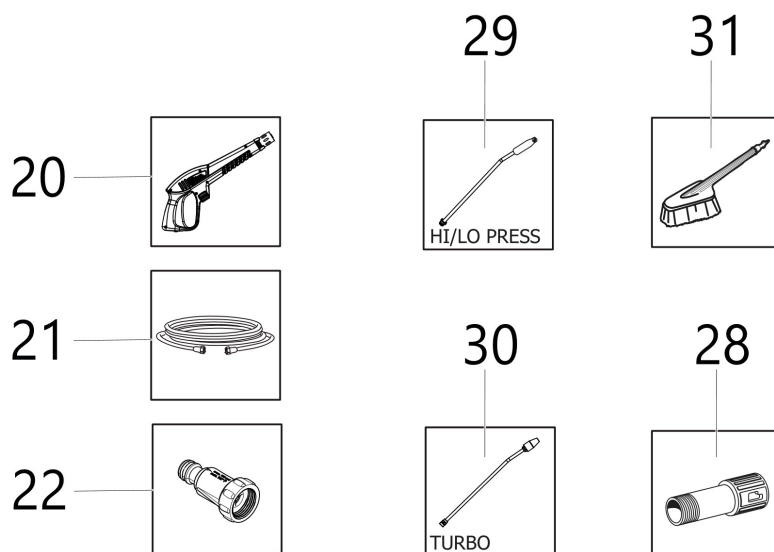

PW 150 C (2020) High-pressure washer

Документы

Deck

Engine

Pump

Accessories

изображение Deck

Ref.Nu	Qty	Part number	Description	Validity from	Validity till	Notes	Bulletin
1	1	CH04770621	Schell				
2	1	CH04770622	Schell				
3	1	CH04770613	Cover				
4	1	CH10030101	Fixing plate				
5	1	CH73010960	Water pump				
6	1	CH04660097	Starter case				
7	1	CH24340083	Fairled				
8	1	CH04340067	Condenser				
9	2	CH28100126	Wheel				
10	1	CH04770624	Rear bonnet				
11	1	CH14100153	Switch				
12	1	CH04770668	Acessories support				
13	1	CH30290059	Detergent tank				
14	1	CH32000239	Detergent plug				
15	1	CH18040008	Handle				
16	1	CH06020138	Half hose reel				
17	1	CH06020139	Half hose reel				
18	1	CH14110084	Handle				
19	1	CH04560529	Wire				
32	1	CH32158947	Labels kit				

изображение Engine

Ref.Nu	Qty	Part number	Description	Validity from	Validity till	Notes	Bulletin
1	1	CH73010960	Water pump				
2	1	CH36320171	Fan and ring kit				
3	1	CH04380154	Bearing				
5	1	CH10090459	Flange				
6	1	CH00190222	Seal ring				
7	1	CH04380155	Bearing				
8	1	CH00011027	Plate				
9	1	CH04360037	Bearing				

изображение PUMP

Ref.Nu	Qty	Part number	Description	Validity from	Validity till	Notes	Bulletin
10	1	CH12100585	O-ring				
11	1	CH24090136	Pistons assy				
13	1	CH31030049	Total stop kit				
14	1	CH34100405	Reed valve kit				
15	1	CH12010298	Gasket				
16	1	CH50270059	Seal ring				
17	1	CH50270067	Spacer washer				
18	1	CH50190298	Gasket set				
20	1	CH36040073	Suction/delivery valve kit				
24	1	CH50270098	Compl. top cover				
25	1	CH50270099	Complete piston supports kit				

изображение Accessories

Ref.Nu	Qty	Part number	Description	Validity from	Validity till	Notes	Bulletin
20		68500078	Spray gun				
21		68500060	H.p. hose				
22		CH10020285	Filter				
28		CH00110044	Adapter				
29		68500079	Lance with adjustable nozzle				
30		68500080	Rotojet lance				
31		68500003A	Fixed brush				