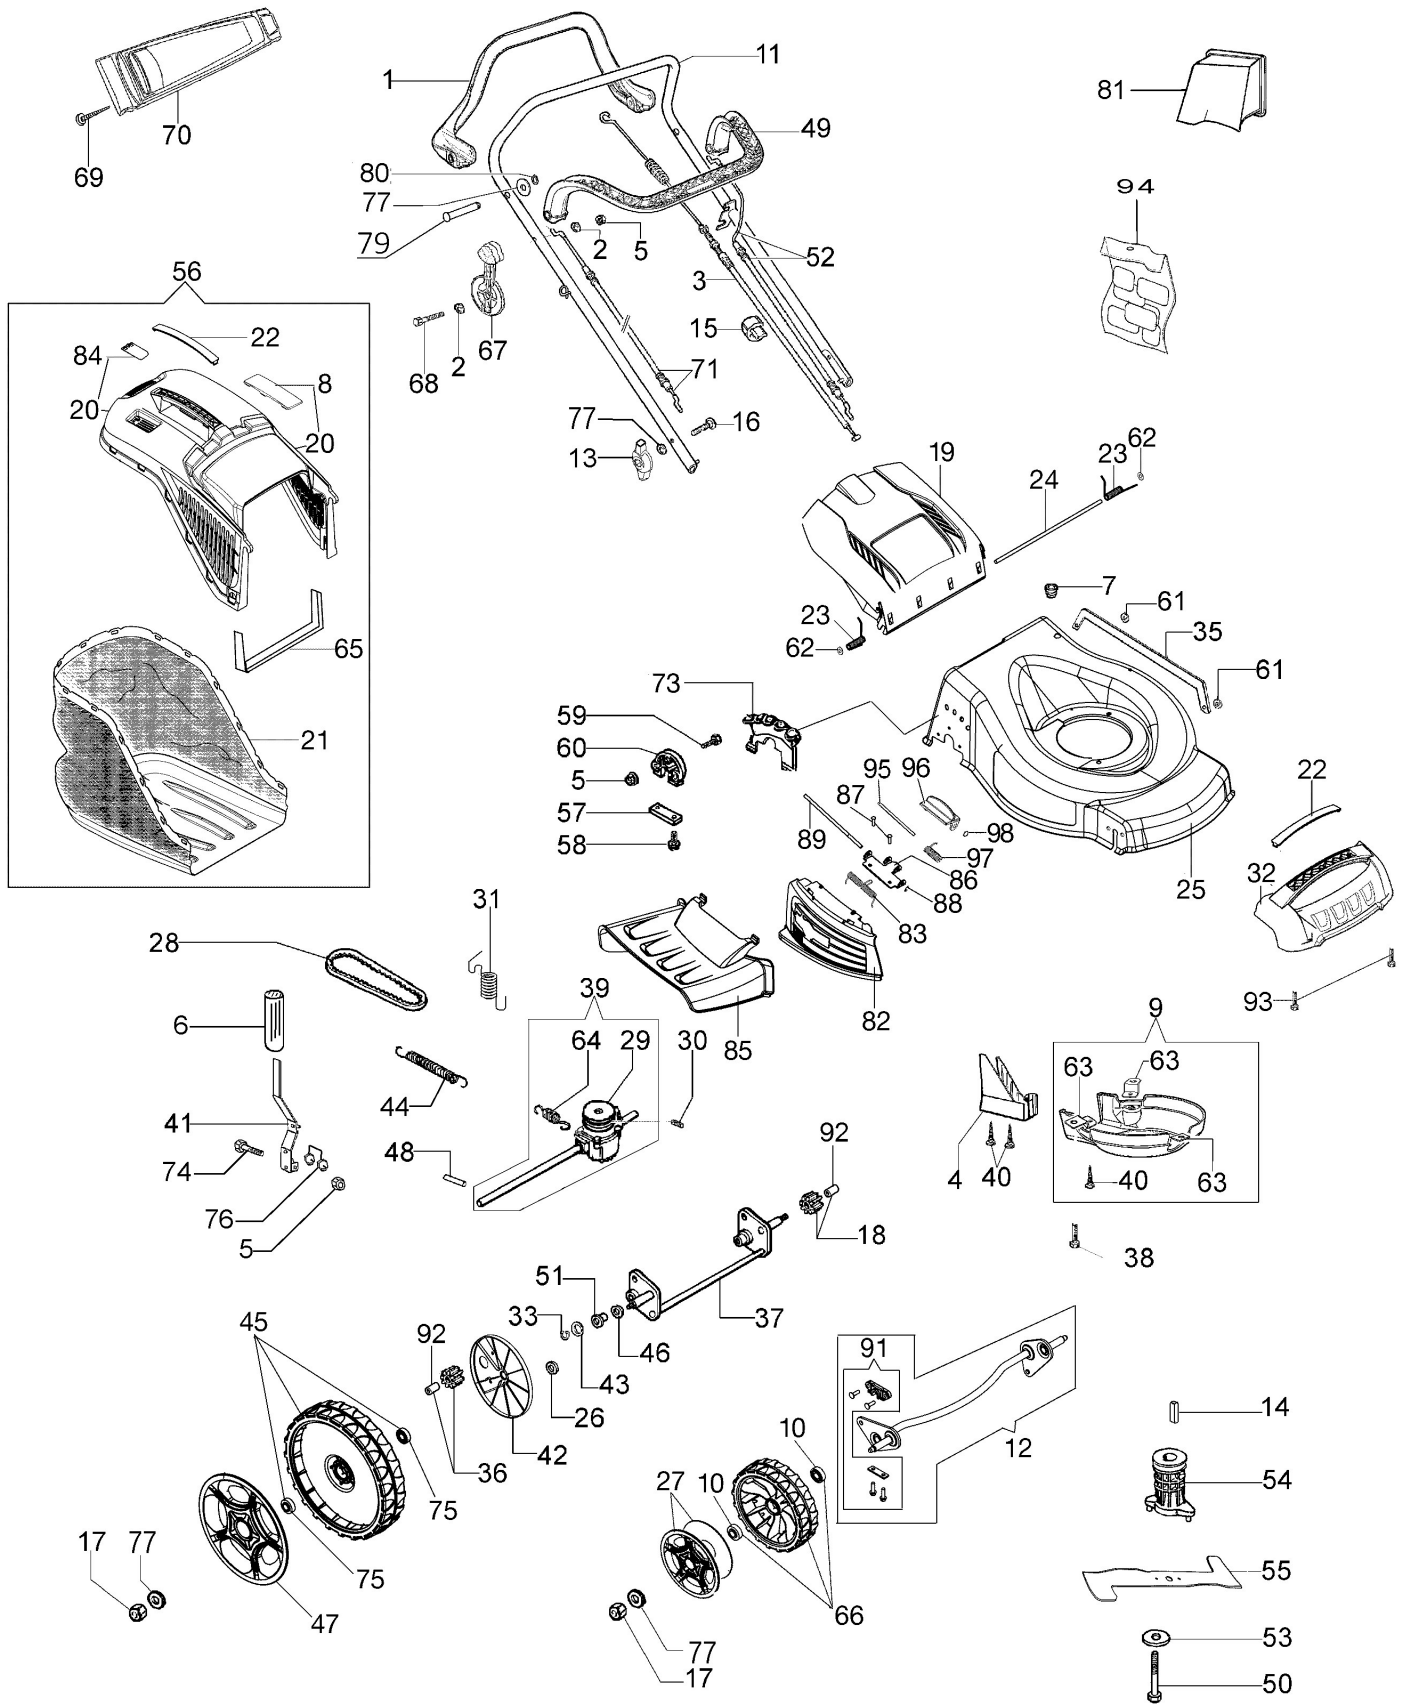

Carburetor

Air filter

Control lever

Muffler

Tank

изображение Illustrated parts list

Ref.Nu	Qty	Part number	Description	Validity from	Validity till	Notes	Bulletin
1	1	66060583R	Traction lever				
2	2	3918009R	Washer				
3	1	66060058CR	Traction cable				
4	1	66110099R	Guard				
5	7	3914006R	Nut				
6	1	66071074R	Knob				
7	1	66030038	Grommet				
8	1	66070466R	Lock				
9	1	66070233A	Guard kit				
10	4	3035023R	Bearing				
11	1	66060695AR	Handlebar				
12	1	66070749	Axle kit				
13	2	66071073R	Tightening handle				
14	1	8202126R	Key				
15	2	66060231R	Band				
16	2	3910015R	Screw				
17	4	3933032R	Nut				
18	1	66070437R	Left sprocket				
19	1	66110752AR	Shutter				
20	1	66072047R	Frame				
21	1	66071072R	Grassbag				
22	2	66071070R	Cover				
23	1	66110609A	Kit spring				
24	1	66110026R	Deflector axle				
25	1	66110836R	Deck				
26	2	3916015R	Washer				
27	2	66071076R	Wheel cover				
28	1	66030037R	Belt				
29	1	66070450R	Pulley				
30	1	3022020R	Plug				
31	1	66070035BR	Spring				
32	1	66070488R	Guard				
33	4	3024012R	Snap ring				
35	1	66110100	Rod				
36	1	66070436R	Right sprocket				
37	1	66070287AR	Rear axle				
38	3	3806076R	Screw				
39	1	66070017ER	Transmission				
40	5	011200035R	Screw				
41	1	66070286CR	Lever				
42	2	66070756	Wheel cover				
43	1	66030044	Spacer				
44	1	66070036R	Spring				
45	2	66071056R	Complete wheel				
46	2	8202311R	Ring				
47	2	66071077R	Wheel cover				