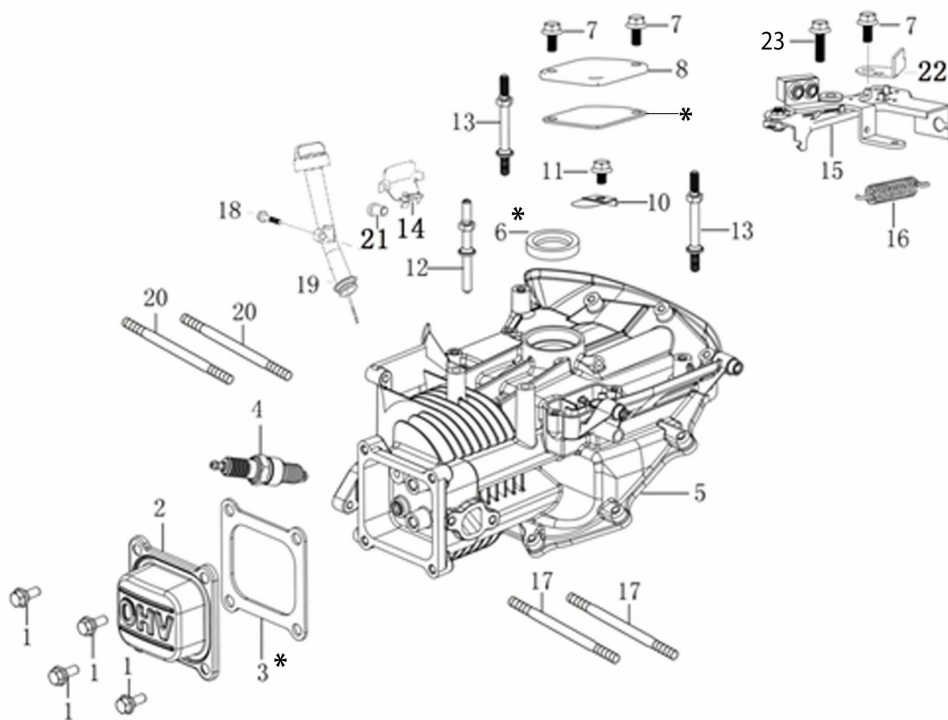

9*

изображение Crankcase

Ref.Nu	Qty	Part number	Description	Validity from	Validity till	Notes	Bulletin
1	4	L66150393	Screw				
2	1	L66151522	Cover				
3	1	L66151523	Gasket				
4	1	3055123R	Spark plug				
5	1	L66151524	Crankcase				
6	1	L66150409	Seal ring				
7	3	L66150464	Screw				
8	1	L66151525	Cap				
9	1	L66151570	Gasket set				
10	1	L66150410	Reed valve				
11	1	L66151526	Screw				
12	1	L66151527	Stud				
13	2	L66151528	Stud				
14	1	L66151529	Support				
15	1	L66151530	Brake				
16	1	L66151531	Spring				
17	2	L66151532	Stud				
18	1	L66150453	Screw				
19	1	L66151533	Oil cap assy				
20	2	L66151534	Stud				
21	1	L66151535	Bushing				
22	1	L66151536	Bracket				
23	1	L66150456	Screw