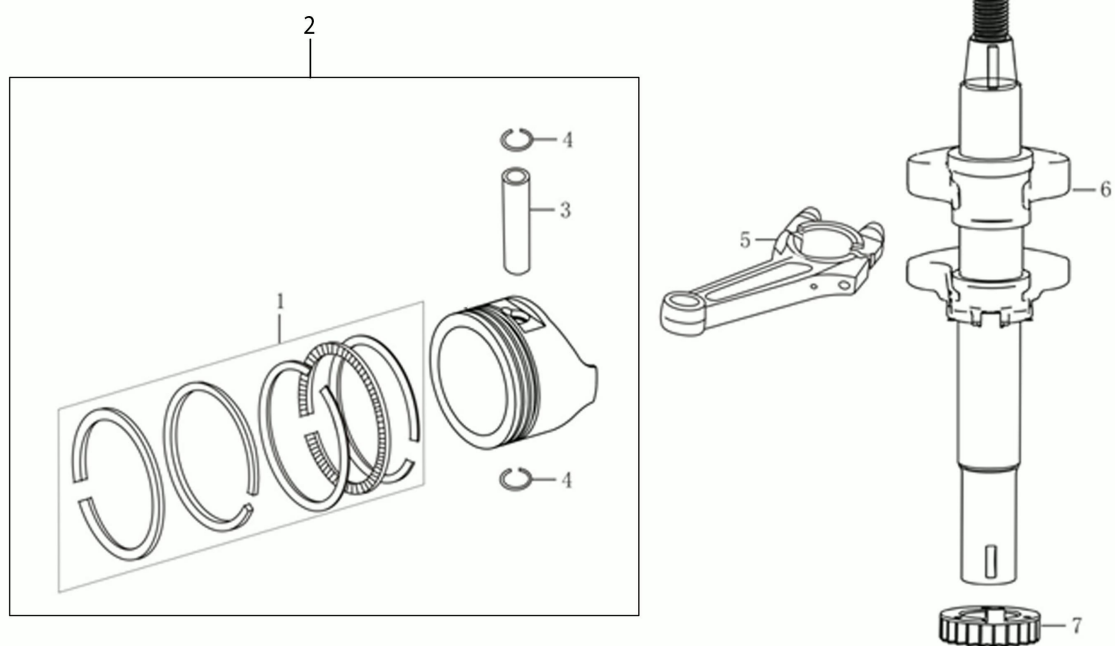

изображение Shaft + piston

Ref.Nu	Qty	Part number	Description	Validity from	Validity till	Notes	Bulletin
1	1	L66151541	Piston ring set				
2	1	L66151571	Piston assy				
3	1	L66150342	Piston pin				
4	2	L66150372	Retainer washer				
5	1	L66151576	Connecting rod				
6	1	L66151577	Crankshaft				
7	1	L66151544	Slide