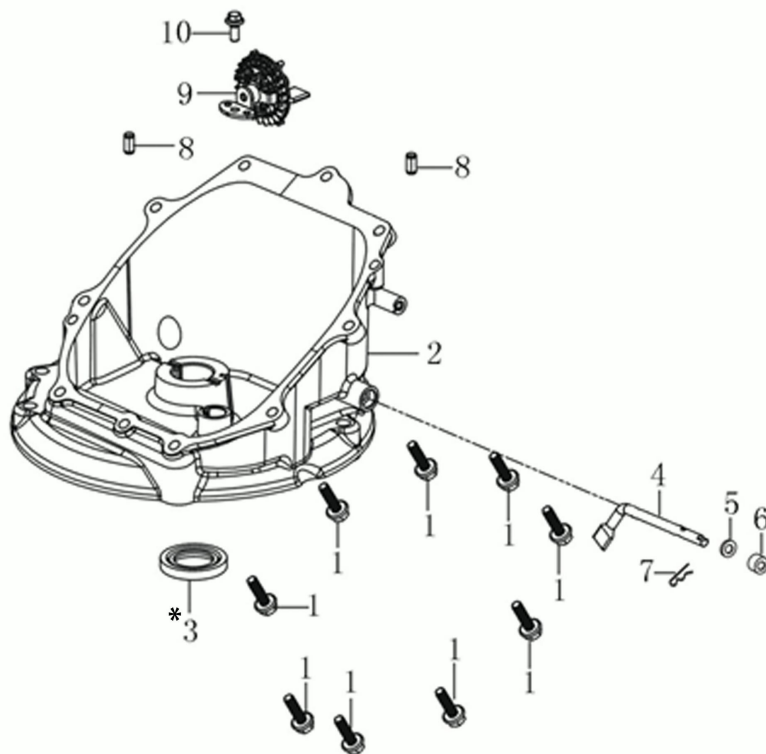

11*

изображение Crankcase cover

Ref.Nu	Qty	Part number	Description	Validity from	Validity till	Notes	Bulletin
1	9	L66150817	Bolt				
2	1	L66151537	Crankcase cover				
3	1	L66150462	Oil seal				
4	1	L66151538	Governor arm shaft				
5	1	L66150035	Washer				
6	1	L66150419	Gasket				
7	1	L66150353	Plug				
8	2	L66151539	Pin				
9	1	L66151540	Governor				
10	1	L66150729	Screw				
11	1	L66151570	Gasket set