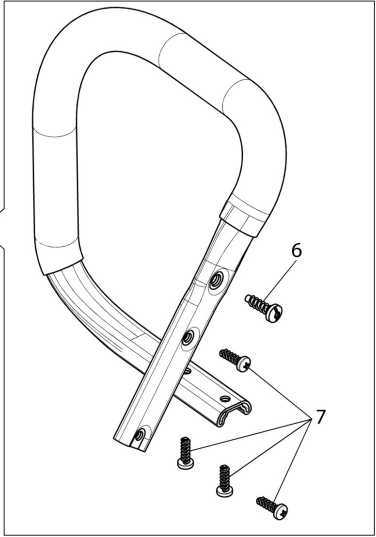

Illustration Crankcase

Illustration Crankcase

Ref.Nu	Qty	Part number	Description	Validity from	Validity till	Notes	Bulletin
1	1	50310166AR	Oil cap				
2	2	50310165AR	Tank cap				
3	1	61070011AR	Breather valve				
4	1	005000347AR	Grommet				
5	1	50240067R	Tube				
6	1	61370552R	Tube				
7	1	50170321R	Tube				
8	1	2318817R	Air purge				
9	1	3073015R	Tube				
10	1	61110162BR	Bushing				
11	1	094600450R	Fuel filter				
12	2	50070067A	Tie rod				
13	2	50050052R	Stud				
14	5	50050067R	Spacer				
15	5	3860099R	Screw				
16	1	50330048AR	Oil pump cover				
17	3	3960161R	Screw				
18	1	50332013R	Crankcase assy				
19	1	50310142R	Spike				
20	2	3960070AR	Screw				
21	1	3960099R	Screw				
22	1	50330064R	Hose				
23	1	50330050R	Oil pump				
24	1	50310079R	Oil filter				
25	1	50310080R	Sponge				
26	2	3801087R	Screw				
27	1	50330063AR	Suction tube				
28	1	004400285	Washer				
29	1	50330049R	Worm gear				
30	1	50240061R	Spring				
31	1	3960109AR	Screw				
32	1	50240060BR	Lever				
33	1	50330026R	Engine stop wire				
34	1	094600103	Band				
35	1	50170010R	Manifold				
36	1	50240045R	Carburetor				
37	1	50330040AR	Air filter support				
38	2	3914003R	Nut				
39	1	2318340	Repair kit				

Illustration Tank

Ref.Nu	Qty	Part number	Description	Validity from	Validity till	Notes	Bulletin
1	1	50310037AR	Knob				
2	1	50330019R	Air filter cover				
3	1	50310157R	Air filter				
4	1	50310155R	Gasket				
5	1	50332014BR	Handle				
6	1	3960099R	Screw				
7	5	3960165R	Screw				
8	1	50330022AR	Cover				
9	1	50310091R	Spring				
10	2	50010061R	AV-mount				
11	1	3022039R	Locking sleeve				
12	2	50170034R	Support				
13	2	3960115R	Screw				
14	2	50050047AR	Spring				
15	1	50310090AR	Lever				
16	1	50310092AR	Throttle lever				
17	1	50330078R	Throttle rod				
18	1	50330021AR	Handle				