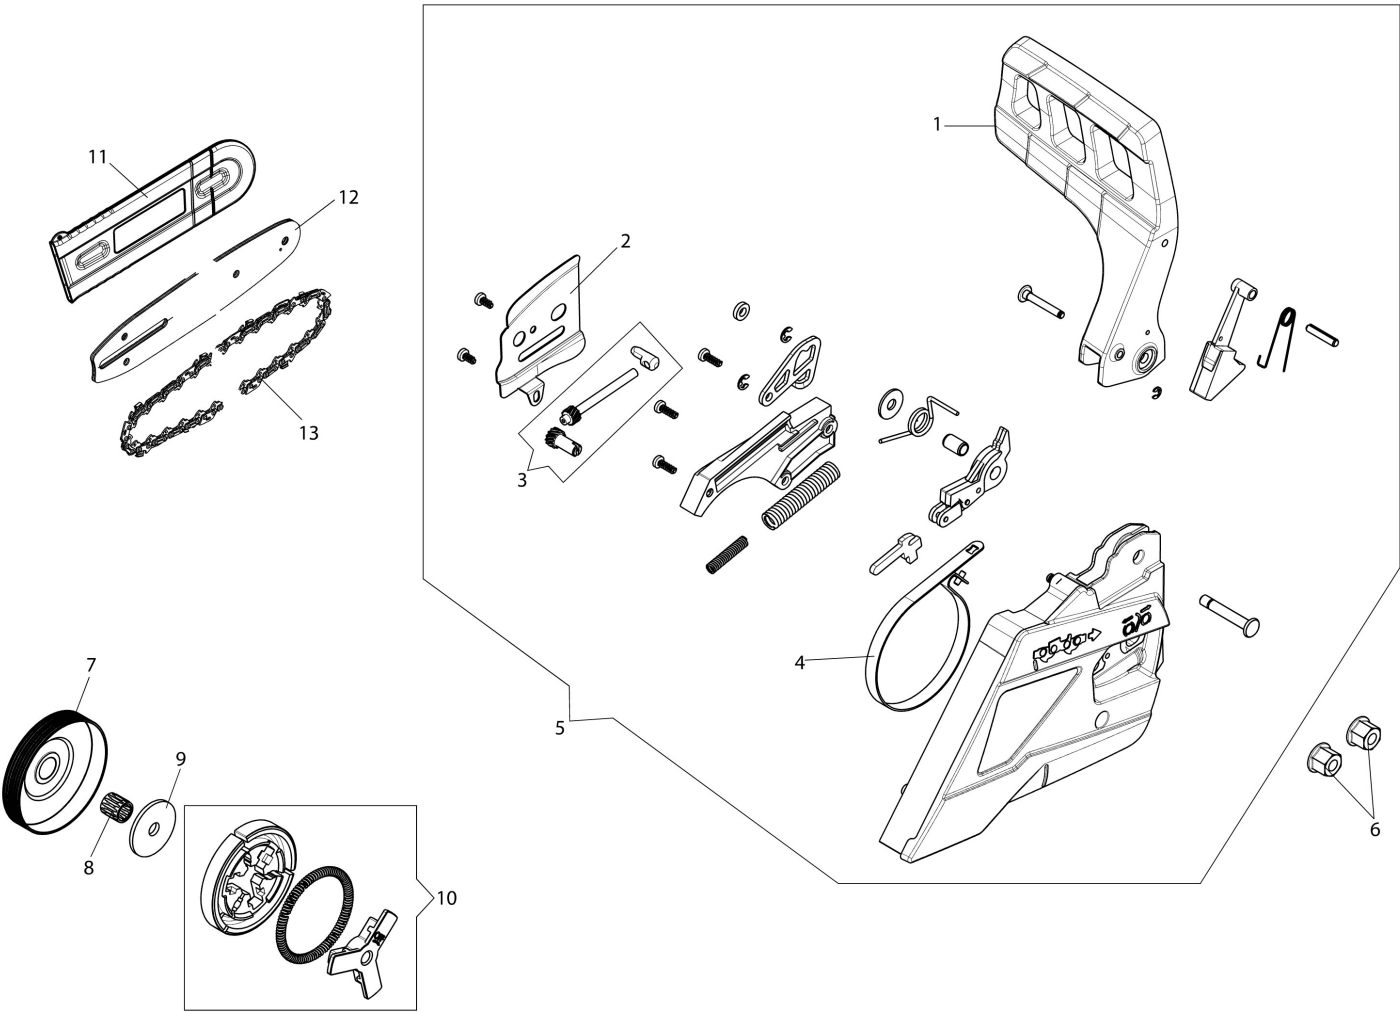

Illustration Ignition system

Illustration Ignition system

Ref.Nu	Qty	Part number	Description	Validity from	Validity till	Notes	Bulletin
1	4	3960115R	Screw				
2	1	50170017R	Starter handle				
3	1	094000038	Bushing				
4	1	50310260	Kit spring				
5	1	50070123R	Starter rope				
6	1	50310302R	Pulley				
7	1	50270231R	Spring				
8	1	50310301R	Sprocket				
9	1	094600054R	Washer				
10	1	3960164R	Screw				
11	1	50330069AR	Flange				
12	1	3960167R	Screw				
13	1	50332015R	Starter assy				
14	1	004000142R	Nut				
15	1	3916009R	Washer				
16	1	3833080R	Washer				
17	1	50330115AR	Flywheel				
18	2	3801087R	Screw				
19	2	006000315R	Washer				
20	2	3916004R	Washer				
21	1	2501022AR	Ignition coil				
22	1	50330027R	Cable				

Illustration Tank

Ref.Nu	Qty	Part number	Description	Validity from	Validity till	Notes	Bulletin
1	1	50310037AR	Knob				
2	1	50330019R	Air filter cover				
3	1	50310157R	Air filter				
4	1	50310155R	Gasket				
5	1	50332014BR	Handle				
6	1	3960099R	Screw				
7	5	3960165R	Screw				
8	1	50330022AR	Cover				
9	1	50310091R	Spring				
10	2	50010061R	AV-mount				
11	1	3022039R	Locking sleeve				
12	2	50170034R	Support				
13	2	3960115R	Screw				
14	2	50050047AR	Spring				
15	1	50310090AR	Lever				
16	1	50310092AR	Throttle lever				
17	1	50330078R	Throttle rod				
18	1	50330021AR	Handle				

Illustration Chain cover

Illustration Chain cover

Ref.Nu	Qty	Part number	Description	Validity from	Validity till	Notes	Bulletin
1	1	50330017BR	Guard				
2	1	50330024AR	Plate				
3	1	50310263	Chain tensioner screw kit				
4	1	50310027R	Brake band				
5	1	50332001R	Chain cover assy				
6	2	50010148R	Nut				
7	1	50330034AR	Clutch drum				
8	1	50030372	Roller cage				
9	1	50330035R	Washer				
10	1	50330130R	Clutch				
11	1	1144043R	Bar cover - 40 cm				
12	1	50030190R	Bar 14" - 35 cm				
12	1	50052012R	Bar 16" - 41 cm				
13	1	30629016A	Chain .3/8" x .050" (1,3mm)				
13	1	30629018A	Chain .3/8" x .050" (1,3mm)				