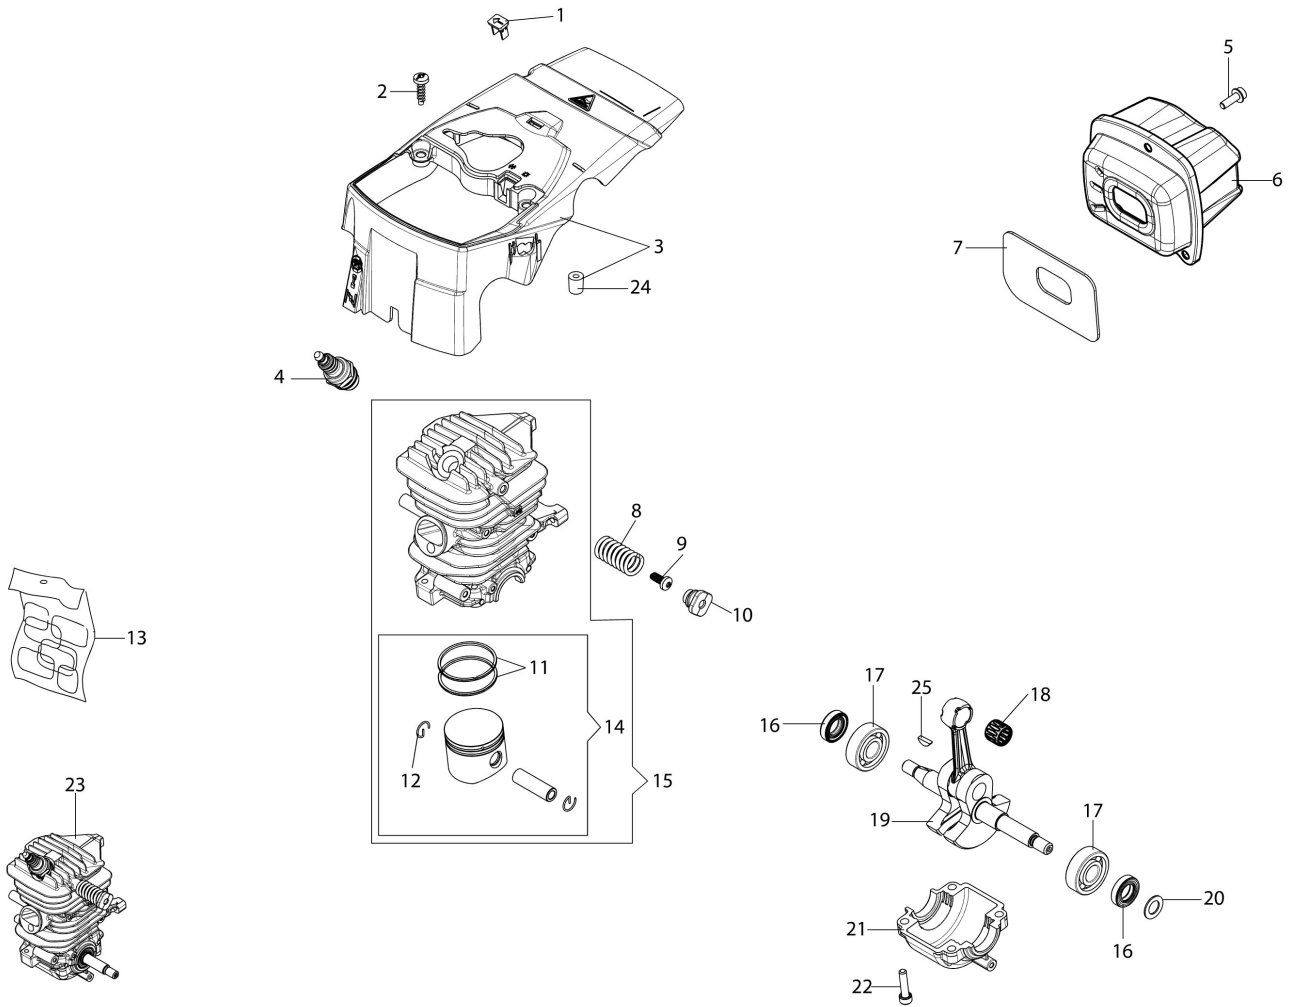

Illustration Engine

Ref.Nu	Qty	Part number	Description	Validity from	Validity till	Notes	Bulletin
1	1	50170032R	Plate				
2	3	3960115R	Screw				
3	1	50330084	Engine cover				
4	1	3055104R	Spark plug				
5	3	3860117R	Screw				
6	1	50170027R	Muffler				
7	1	50170031R	Gasket				
8	1	50050047AR	Spring				
9	1	3960073R	Screw				
10	1	50170034R	Support				
11	2	61450014R	Piston ring				
12	2	61450013R	Ring				
13	1	50330086	Labels kit				
14	1	61450187R	Piston assy				
15	1	50330085	Complete cylinder				
16	2	50272004R	Seal ring				
17	2	094000006R	Bearing				
18	1	50110044R	Bearing				
19	1	50330001AR	Crankshaft				
20	1	004400285	Washer				
21	1	50330016R	Cover				
22	4	3801051R	Screw				
23	1	50330088	Short block				
24	1	50070126R	Spacer				
25	1	50310118R	Key