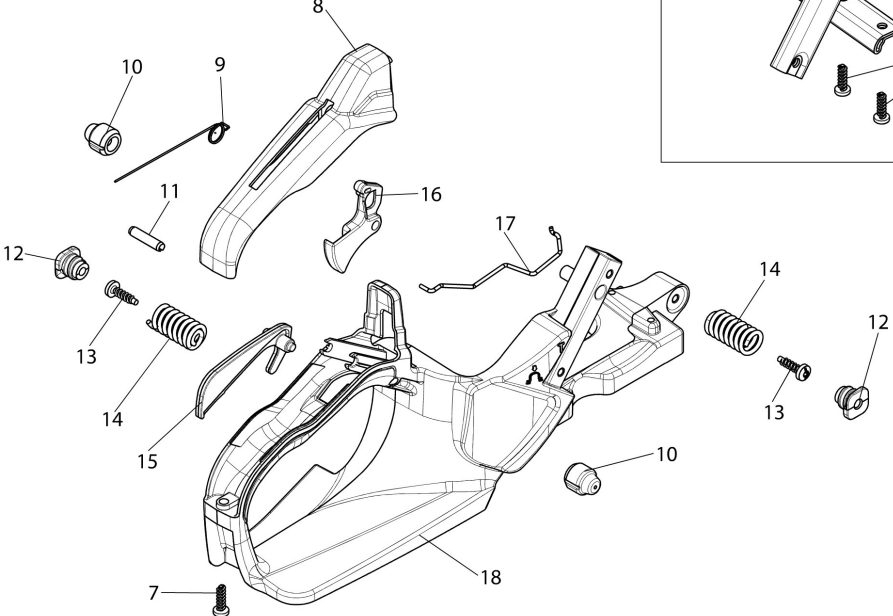

Illustration Crankcase

Illustration Crankcase

Ref.Nu	Qty	Part number	Description	Validity from	Validity till	Notes	Bulletin
1	1	50310166AR	Oil cap				
2	2	50310165AR	Tank cap				
3	1	61070011AR	Breather valve				
4	1	005000347AR	Grommet				
5	1	50240067R	Tube				
6	1	61370552R	Tube				
7	1	50170321R	Tube				
8	1	2318817R	Air purge				
9	1	3073015R	Tube				
10	1	61110162BR	Bushing				
11	1	094600450R	Fuel filter				
12	2	50070067A	Tie rod				
13	2	50050052R	Stud				
14	5	50050067R	Spacer				
15	5	3860099R	Screw				
16	1	50330048AR	Oil pump cover				
17	3	3960161R	Screw				
18	1	50332013R	Crankcase assy				
19	1	50310142R	Spike				
20	2	3960070AR	Screw				
21	1	3960099R	Screw				
22	1	50330064R	Hose				
23	1	50330050R	Oil pump				
24	1	50310079R	Oil filter				
25	1	50310080R	Sponge				
26	2	3801087R	Screw				
27	1	50330063AR	Suction tube				
28	1	004400285	Washer				
29	1	50330049R	Worm gear				
30	1	50240061R	Spring				
31	1	3960109AR	Screw				
32	1	50240060BR	Lever				
33	1	50330026R	Engine stop wire				
34	1	094600103	Band				
35	1	50170010R	Manifold				
36	1	50240045R	Carburetor				
37	1	50330040AR	Air filter support				
38	2	3914003R	Nut				
39	1	2318340	Repair kit				

Illustration Chain cover

Illustration Chain cover

Ref.Nu	Qty	Part number	Description	Validity from	Validity till	Notes	Bulletin
1	1	50330017BR	Guard				
2	1	50330024AR	Plate				
3	1	50310263	Chain tensioner screw kit				
4	1	50310027R	Brake band				
5	1	50332001R	Chain cover assy				
6	2	50010148R	Nut				
7	1	50330034AR	Clutch drum				
8	1	50030372	Roller cage				
9	1	50330035R	Washer				
10	1	50330130R	Clutch				
11	1	1144043R	Bar cover - 40 cm				
12	1	50030190R	Bar 14" - 35 cm				
12	1	50052012R	Bar 16" - 41 cm				
13	1	30629016A	Chain .3/8" x .050" (1,3mm)				
13	1	30629018A	Chain .3/8" x .050" (1,3mm)				