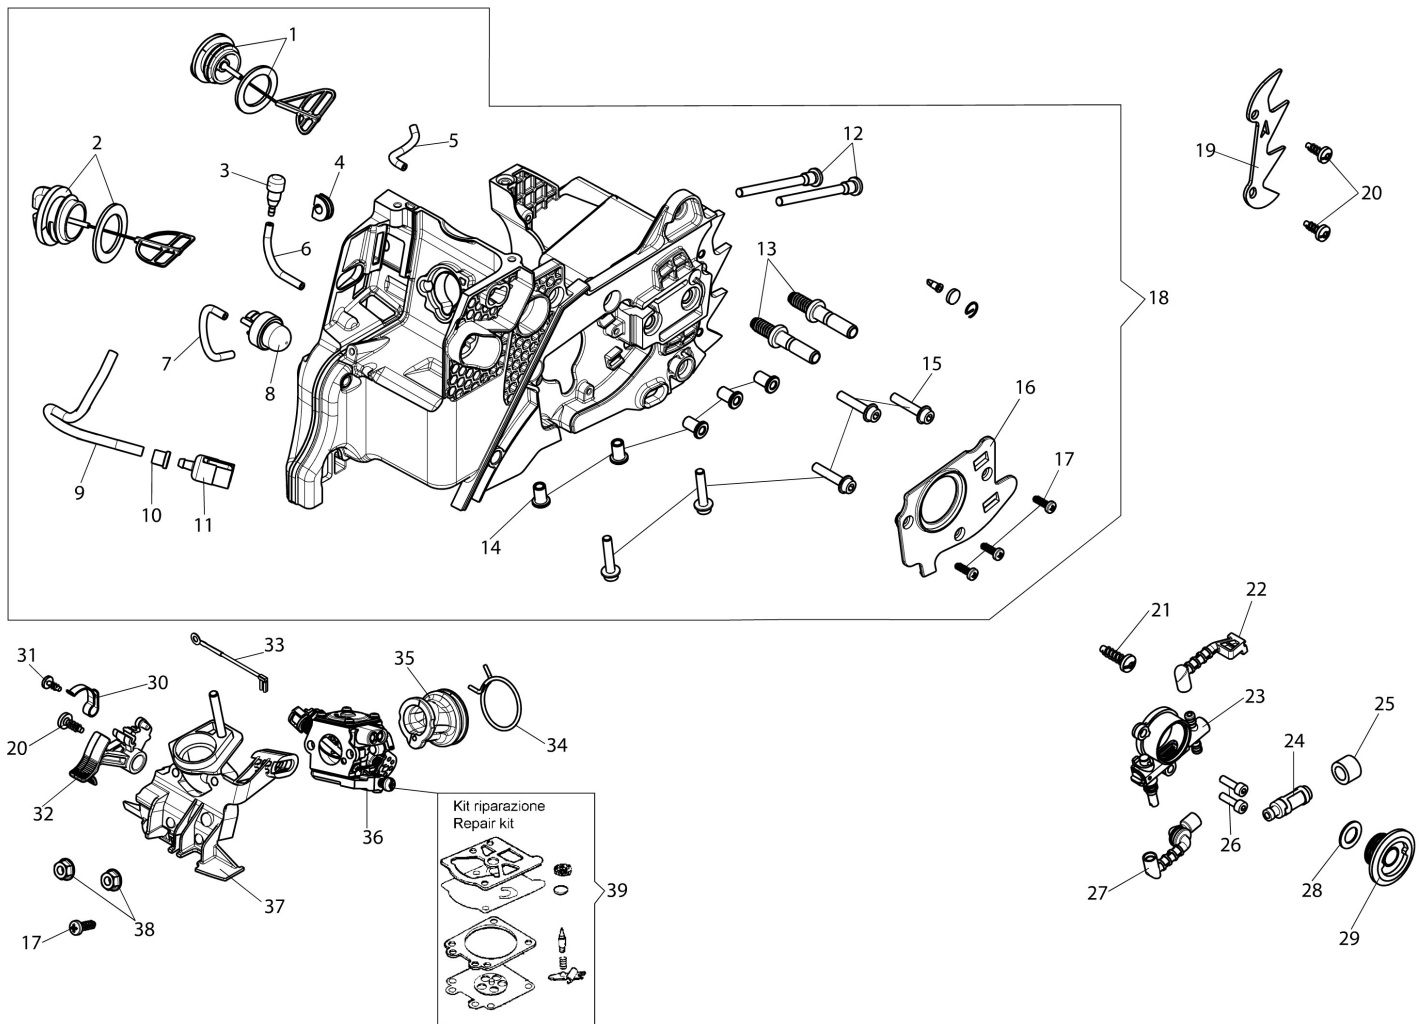

Illustration Crankcase

Illustration Crankcase

Ref.Nu	Qty	Part number	Description	Validity from	Validity till	Notes	Bulletin
1	1	50310166AR	Oil cap				
2	2	50310165AR	Tank cap				
3	1	61070011AR	Breather valve				
4	1	005000347AR	Grommet				
5	1	50240067R	Tube				
6	1	61370552R	Tube				
7	1	50170321R	Tube				
8	1	2318817R	Air purge				
9	1	3073015R	Tube				
10	1	61110162BR	Bushing				
11	1	094600450R	Fuel filter				
12	2	50070067A	Tie rod				
13	2	50050052R	Stud				
14	5	50050067R	Spacer				
15	5	3860099R	Screw				
16	1	50330048AR	Oil pump cover				
17	3	3960161R	Screw				
18	1	50332013R	Crankcase assy				
19	1	50310142R	Spike				
20	2	3960070AR	Screw				
21	1	3960099R	Screw				
22	1	50330064R	Hose				
23	1	50330050R	Oil pump				
24	1	50310079R	Oil filter				
25	1	50310080R	Sponge				
26	2	3801087R	Screw				
27	1	50330063AR	Suction tube				
28	1	004400285	Washer				
29	1	50330049R	Worm gear				
30	1	50240061R	Spring				
31	1	3960109AR	Screw				
32	1	50240060BR	Lever				
33	1	50330026R	Engine stop wire				
34	1	094600103	Band				
35	1	50170010R	Manifold				
36	1	50240045R	Carburetor				
37	1	50330040AR	Air filter support				
38	2	3914003R	Nut				
39	1	2318340	Repair kit				

Illustration Tank

Ref.Nu	Qty	Part number	Description	Validity from	Validity till	Notes	Bulletin
1	1	50310037AR	Knob				
2	1	50330019R	Air filter cover				
3	1	50310157R	Air filter				
4	1	50310155R	Gasket				
5	1	50332014BR	Handle				
6	1	3960099R	Screw				
7	5	3960165R	Screw				
8	1	50330022AR	Cover				
9	1	50310091R	Spring				
10	2	50010061R	AV-mount				
11	1	3022039R	Locking sleeve				
12	2	50170034R	Support				
13	2	3960115R	Screw				
14	2	50050047AR	Spring				
15	1	50310090AR	Lever				
16	1	50310092AR	Throttle lever				
17	1	50330078R	Throttle rod				
18	1	50330021AR	Handle				