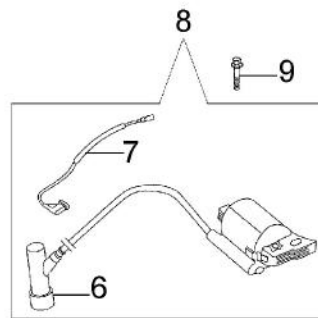

Illustration Crankshaft and piston

Ref.Nu	Qty	Part number	Description	Validity from	Validity till	Notes	Bulletin
1	1	L66150070	Piston ring set				
2	2	L66150372	Retainer washer				
3	1	L66150342	Piston pin				
4	1	L66150217A	Piston assy				
5	2	L66150078	Connecting rod bolt				
6	1	L66150421	Connecting rod cpl.				
7	1	L66150355	Bearing				
8	1	L66150423	Crankshaft				
9	1	L66150081	Key				
10	1	L66150424	Washer				

Illustration Starter assy and flywheel

Ref.Nu	Qty	Part number	Description	Validity from	Validity till	Notes	Bulletin
1	1	L66150233	Starter assy				
2	1	L66150425	Flywheel				
3	1	L66150426	Fan				
4	1	L66150147	Pulley				
5	1	L66150376	Nut				
6	1	L66150427	Spark plug cap				
7	1	L66150428	Engine stop wire				
8	1	L66150429	Ignition coil				
9	1	L66150416	Screw				
10	3	L66150240	Screw				
11	1	L66150713	Cover	11/2013			
11	1	L66150234	Cover		10/2013		
12	1	L66150259	Screw				
13	1	L66150260	Slide				
14	1	L66150270	Starter handle				
15	1	L66150269	Starter rope				
16	1	L66150266	Starter spring				
17	1	L66150265	Pulley				
18	2	L66150263	Pawl				
19	2	L66150264	Spring				
20	1	L66150262	Spring				
21	1	L66150261	Washer				