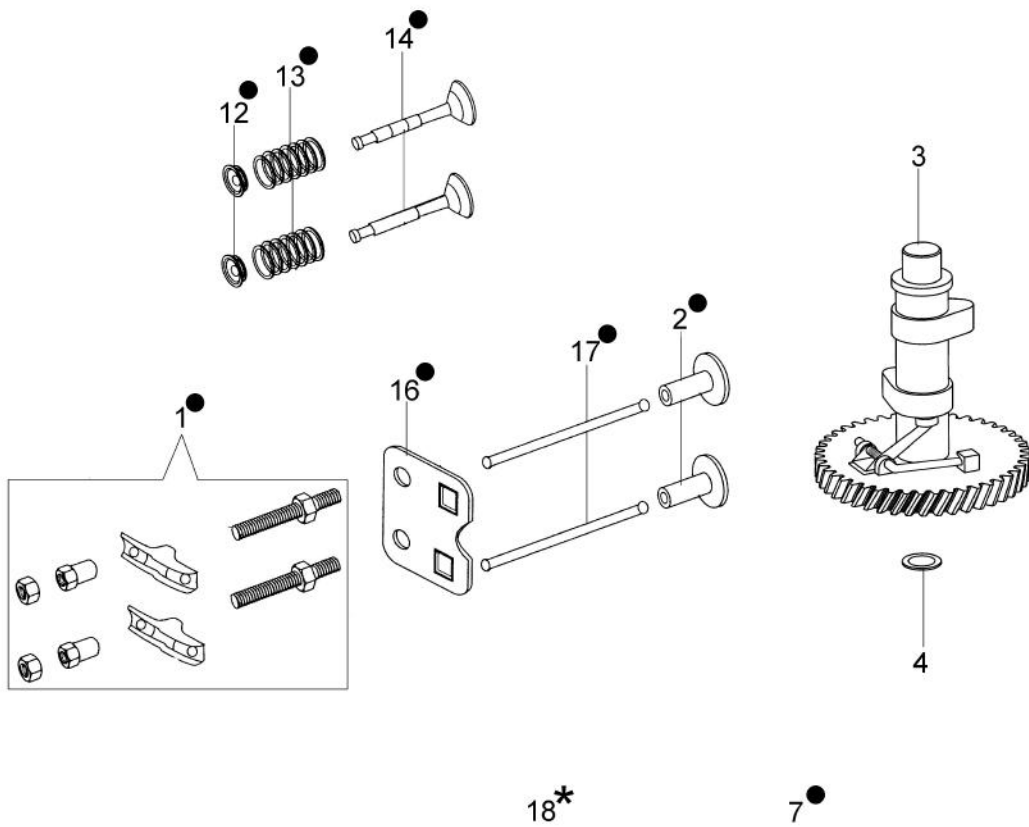

Illustration Complete illustrated parts list

Ref.Nu	Qty	Part number	Description	Validity from	Validity till	Notes	Bulletin
45	2	66070731	Wheel kit				
46	2	8202311R	Ring				
47	2	66070727R	Wheel cover				
48	1	66060010R	Roller				
49	1	66060316AR	Brake lever				
50	1	3906150R	Screw				
51	2	66060030R	Bushing				
52	1	66060108R	Engine break cable				
53	1	66060384R	Washer				
54	1	66030256R	Hub Ø22,2mm				
55	1	66100221R	Blade				
56	1	66070630	Grassbag kit				
57	2	66030039	Plate				
58	4	3960031R	Screw				
59	6	3801022R	Screw				
60	2	66030049	Support				
61	2	3045035R	Retainer washer				
62	2	3045034R	Retainer washer				
63	3	66070228R	Support				
64	1	66070099R	Spring				
65	1	66070133R	Support				
66	1	66070628A	Labels kit				
67	2	3064037	Washer				
68	1	66060425R	Handle kit				
69	2	66060381BR	Pin				
70	2	3024006	Snap ring				
71	1	66110127R	Mulching cap				
72	1	66070521R	Shutter				
73	1	66060164BR	Complete throttle				
74	1	3906053	Screw				
75	1	3916006R	Washer				
76	1	3914006R	Nut				
77	1	66070744	Support set				

Illustration Cylinder head and valve

Illustration Cylinder head and valve

Ref.Nu	Qty	Part number	Description	Validity from	Validity till	Notes	Bulletin
1	2	L66150368	Compensator				
2	2	L66150403	Slide				
3	1	L66150404	Camshaft assy				
4	1	L66150399	Washer				
5	1	3055123	Spark plug				
6	2	L66150396	Stud		10/2013		
6	2	L66150709	Stud	11/2013			
7	1	L66150215	Head comp.cylinder				
8	4	L66150005	Screw				
9	4	L66150393	Screw				
10	2	L66150350	Plug				
11	1	L66150394	Cover				
12	2	L66150398	Spring holder				
13	2	L66150366	Valves spring				
14	1	L66150400	Suction/exhaust valve kit				
15	2	L66150396	Stud		10/2013		
15	2	L66150708	Stud	11/2013			
16	1	L66150401	Plate				
17	2	L66150402	Equalizer rod				
18	1	L66150227	Gasket set	10/2013			
18	1	L66150723	Gasket set		11/2013		
19	1	66060414	19 x 21 mm wrench				
20	1	L66150471	Gasket				