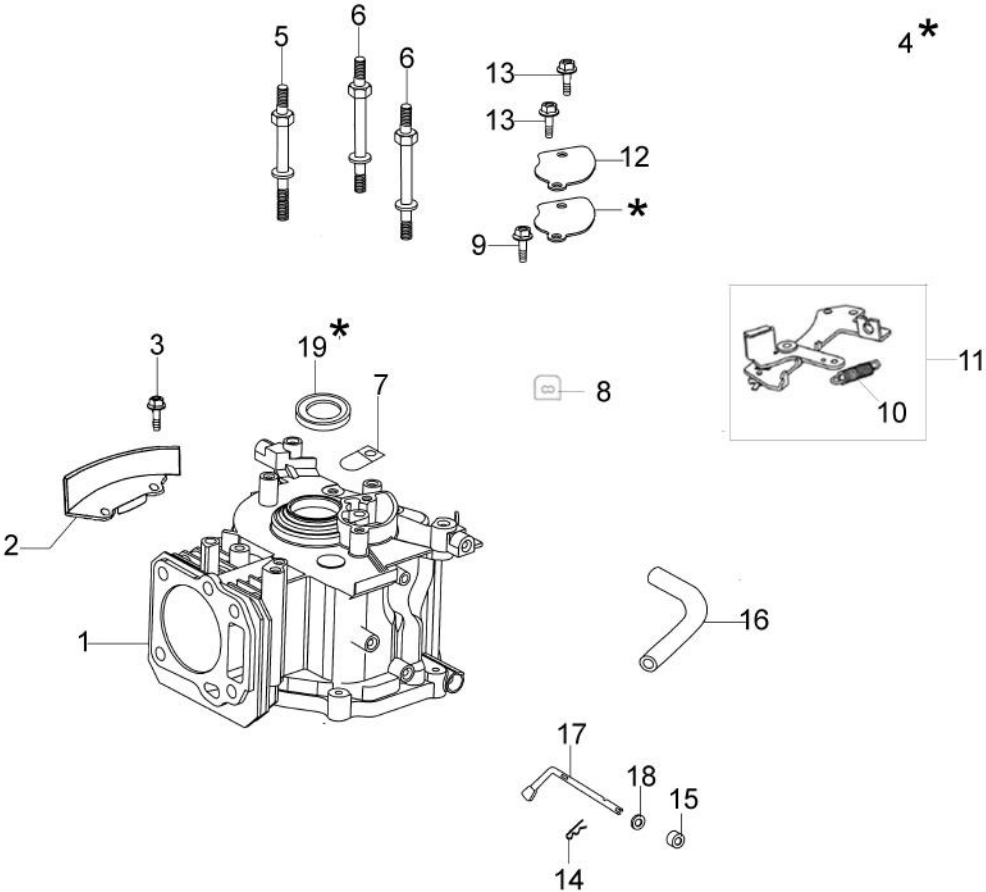

Illustration Complete illustrated parts list

Ref.Nu	Qty	Part number	Description	Validity from	Validity till	Notes	Bulletin
45	2	66070731	Wheel kit				
46	2	8202311R	Ring				
47	2	66070727R	Wheel cover				
48	1	66060010R	Roller				
49	1	66060316AR	Brake lever				
50	1	3906150R	Screw				
51	2	66060030R	Bushing				
52	1	66060108R	Engine break cable				
53	1	66060384R	Washer				
54	1	66030256R	Hub Ø22,2mm				
55	1	66100221R	Blade				
56	1	66070630	Grassbag kit				
57	2	66030039	Plate				
58	4	3960031R	Screw				
59	6	3801022R	Screw				
60	2	66030049	Support				
61	2	3045035R	Retainer washer				
62	2	3045034R	Retainer washer				
63	3	66070228R	Support				
64	1	66070099R	Spring				
65	1	66070133R	Support				
66	1	66070628A	Labels kit				
67	2	3064037	Washer				
68	1	66060425R	Handle kit				
69	2	66060381BR	Pin				
70	2	3024006	Snap ring				
71	1	66110127R	Mulching cap				
72	1	66070521R	Shutter				
73	1	66060164BR	Complete throttle				
74	1	3906053	Screw				
75	1	3916006R	Washer				
76	1	3914006R	Nut				
77	1	66070744	Support set				

Illustration Cylinder head and valve

Illustration Cylinder head and valve

Ref.Nu	Qty	Part number	Description	Validity from	Validity till	Notes	Bulletin
1	2	L66150368	Compensator				
2	2	L66150403	Slide				
3	1	L66150404	Camshaft assy				
4	1	L66150399	Washer				
5	1	3055123	Spark plug				
6	2	L66150396	Stud		10/2013		
6	2	L66150709	Stud	11/2013			
7	1	L66150215	Head comp.cylinder				
8	4	L66150005	Screw				
9	4	L66150393	Screw				
10	2	L66150350	Plug				
11	1	L66150394	Cover				
12	2	L66150398	Spring holder				
13	2	L66150366	Valves spring				
14	1	L66150400	Suction/exhaust valve kit				
15	2	L66150396	Stud		10/2013		
15	2	L66150708	Stud	11/2013			
16	1	L66150401	Plate				
17	2	L66150402	Equalizer rod				
18	1	L66150227	Gasket set	10/2013			
18	1	L66150723	Gasket set		11/2013		
19	1	66060414	19 x 21 mm wrench				
20	1	L66150471	Gasket				