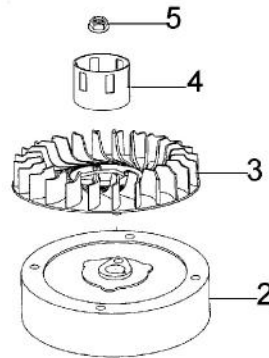

Illustration Crankshaft and piston

Ref.Nu	Qty	Part number	Description	Validity from	Validity till	Notes	Bulletin
1	1	L66150070	Piston ring set				
2	2	L66150372	Retainer washer				
3	1	L66150342	Piston pin				
4	1	L66150217A	Piston assy				
5	2	L66150078	Connecting rod bolt				
6	1	L66150421	Connecting rod cpl.				
7	1	L66150355	Bearing				
8	1	L66150423	Crankshaft				
9	1	L66150081	Key				
10	1	L66150424	Washer				

Illustration Starter assy and flywheel

Ref.Nu	Qty	Part number	Description	Validity from	Validity till	Notes	Bulletin
1	1	L66150233	Starter assy				
2	1	L66150425	Flywheel				
3	1	L66150426	Fan				
4	1	L66150147	Pulley				
5	1	L66150376	Nut				
6	1	L66150427	Spark plug cap				
7	1	L66150428	Engine stop wire				
8	1	L66150429	Ignition coil				
9	1	L66150416	Screw				
10	3	L66150240	Screw				
11	1	L66150713	Cover	11/2013			
11	1	L66150234	Cover		10/2013		
12	1	L66150259	Screw				
13	1	L66150260	Slide				
14	1	L66150270	Starter handle				
15	1	L66150269	Starter rope				
16	1	L66150266	Starter spring				
17	1	L66150265	Pulley				
18	2	L66150263	Pawl				
19	2	L66150264	Spring				
20	1	L66150262	Spring				
21	1	L66150261	Washer				