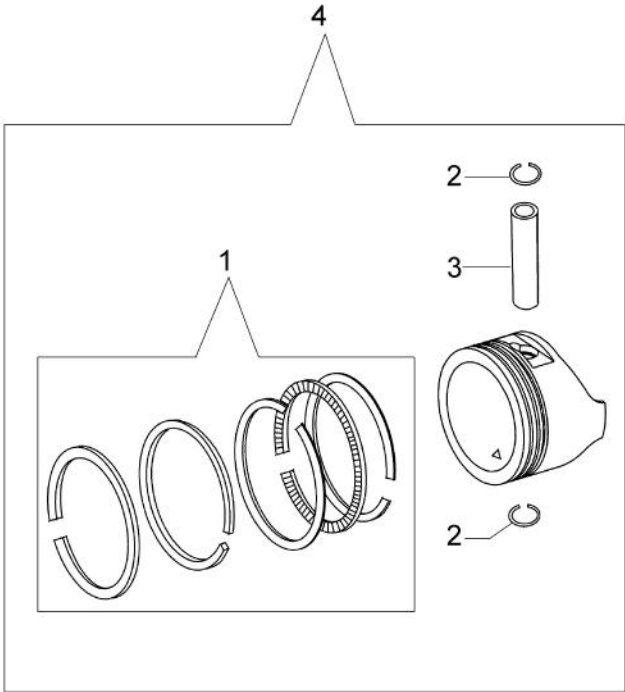

Illustration Crankcase cover

Ref.Nu	Qty	Part number	Description	Validity from	Validity till	Notes	Bulletin
1	1	L66150230	Cover				
2	7	L66150452	Screw				
3	3	L66150453	Screw				
4	1	L66150454	Plate				
5	2	L66150455	Bushing				
6	1	L66150456	Screw				
7	1	L66150232	Packing, breather chamber				
8	1	L66150458	Oil cap assy				
9	1	L66150457	Governor				
10	1	L66150463	Gasket				
11	1	L66150462	Oil seal				
12	1	L66150354	Washer				
13	2	L66150357	Plug				
14	1	L66150723	Gasket set	11/2013			
14	1	L66150227	Gasket set		10/2013		
15	1	L66150352	Screw				

Illustration Crankshaft and piston

Ref.Nu	Qty	Part number	Description	Validity from	Validity till	Notes	Bulletin
1	1	L66150070	Piston ring set				
2	2	L66150372	Retainer washer				
3	1	L66150342	Piston pin				
4	1	L66150217A	Piston assy				
5	2	L66150078	Connecting rod bolt				
6	1	L66150421	Connecting rod cpl.				
7	1	L66150355	Bearing				
8	1	L66150423	Crankshaft				
9	1	L66150081	Key				
10	1	L66150424	Washer				