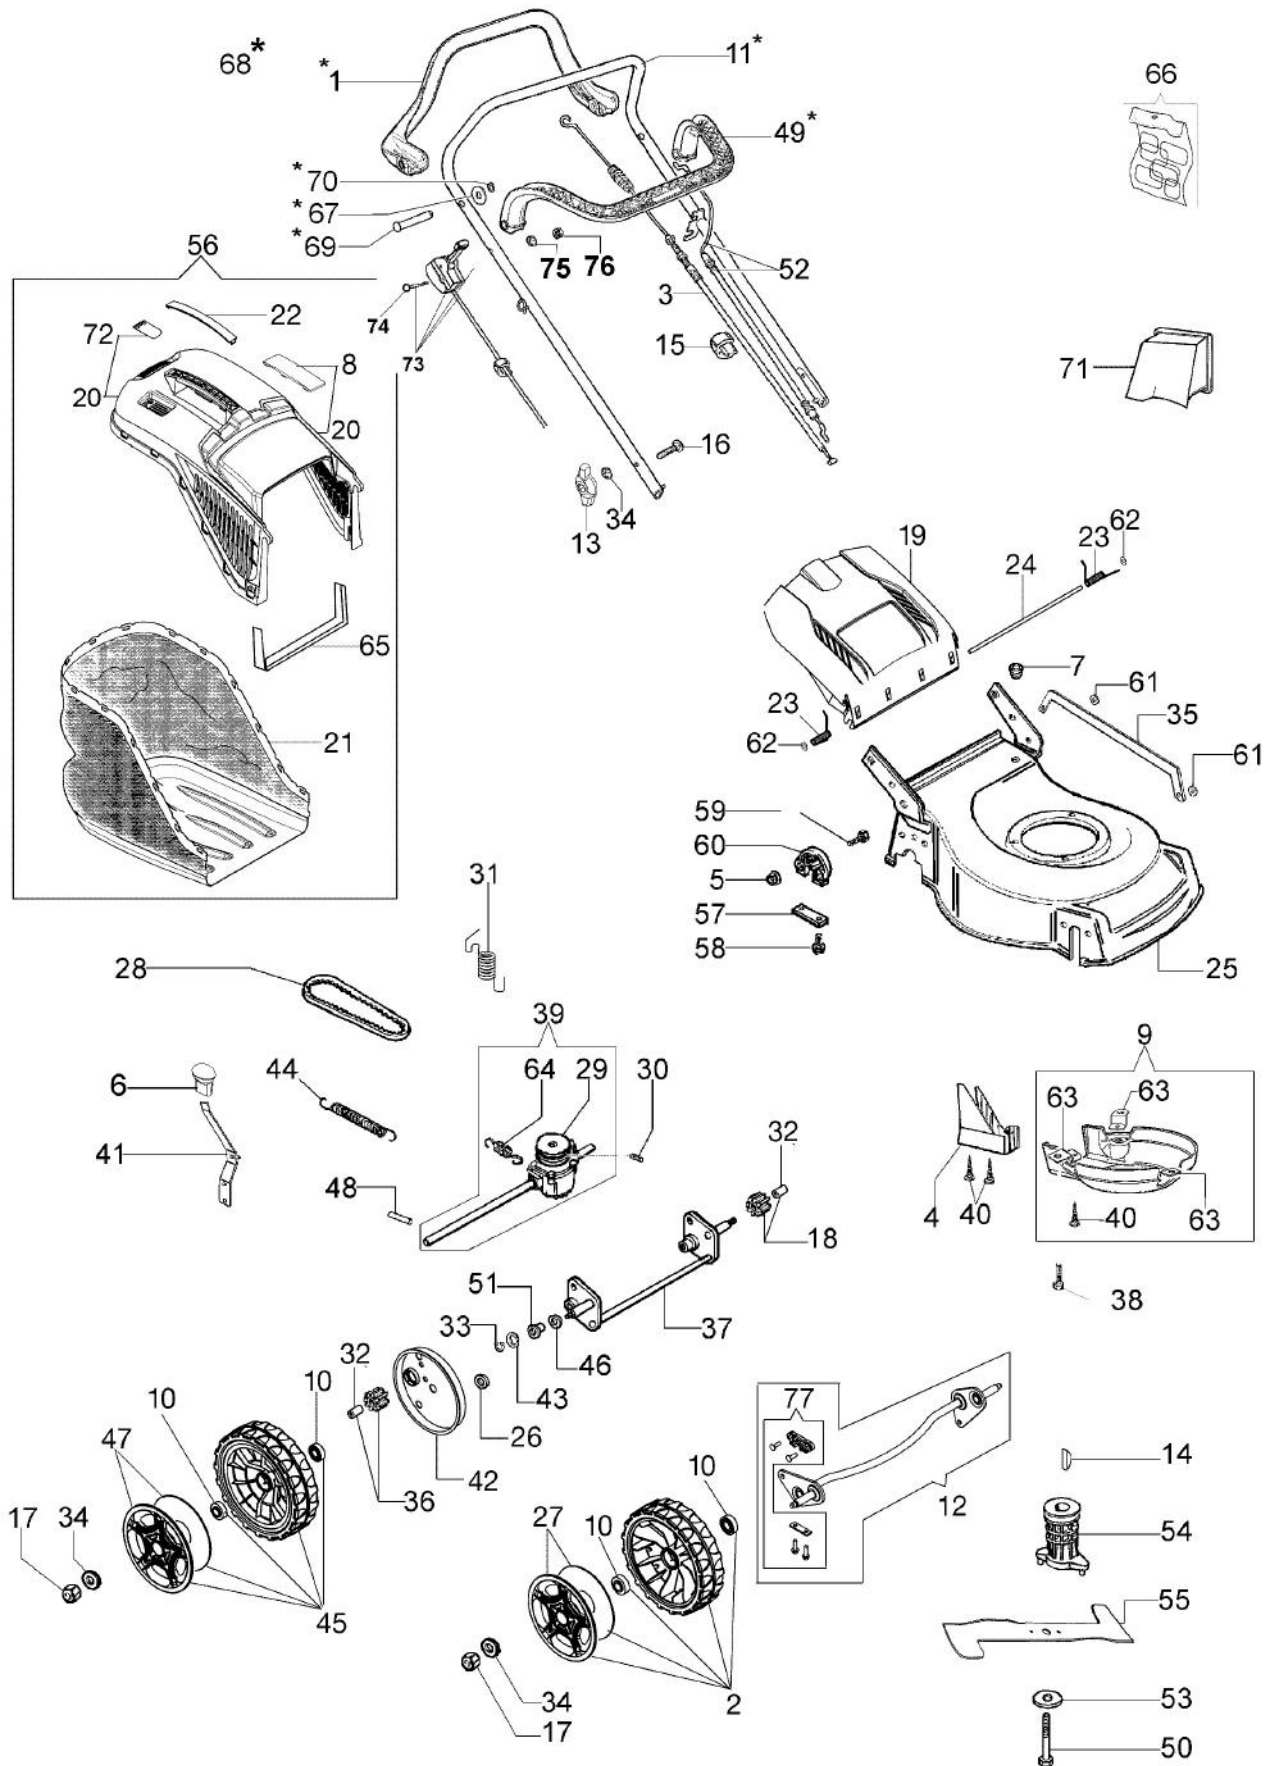

Carburetor

Air filter and muffler

Control lever

Tank

Illustration Complete illustrated parts list

Illustration Complete illustrated parts list

Ref.Nu	Qty	Part number	Description	Validity from	Validity till	Notes	Bulletin
1	1	66060398BR	Traction lever				
2	2	66070732	Wheel kit				
3	1	66070653R	Traction cable				
4	1	66100013	Guard				
5	1	3914006R	Nut				
6	1	66110371R	Knob				
7	1	66030038	Grommet				
8	1	66070466R	Lock				
9	1	66070233	Guard kit				
10	8	66070497R	Bearing				
11	1	66060421BR	Handlebar				
12	1	66070748	Axle kit				
13	2	66070317R	Tightening handle				
14	1	8202126R	Key				
15	2	66060231	Band				
16	2	3910015R	Screw				
17	4	3933032R	Nut				
18	1	66070437R	Left sprocket				
19	1	66070456R	Shutter		12/2016	Nero; Black	
19	1	66070519R	Shutter	01/2017		Arancio; Orange	
20	1	66072047R	Frame				
21	1	66070457R	Grassbag				
22	1	66070523R	Cover				
23	1	66110609	Kit spring				
24	1	66110026R	Deflector axle				
25	1	66100007AR	Deck		12/2016	Arancio; Orange	
25	1	66100233AR	Deck	01/2017		Grigio; Grey	
26	2	3916015R	Washer				
27	2	66070728R	Wheel cover				
28	1	3047038R	Belt				
29	1	66070450R	Pulley				
30	1	3022020R	Plug				
31	1	66070652R	Spring				
32	2	66070435R	Bushing				
33	1	3024012R	Snap ring				
34	7	3916008R	Washer				
35	2	66100012	Rod				
36	1	66070436R	Right sprocket				
37	1	66070013C	Rear axle				
38	3	3806076R	Screw				
39	1	66070755	Transmission				
40	2	011200035R	Screw				
41	1	66070018	Lever				
42	2	66070060	Wheel cover				
43	1	66030044	Spacer				
44	1	66070036R	Spring				