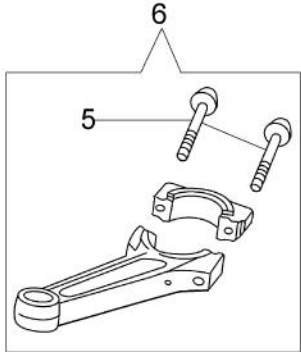

Illustration Crankcase cover

Ref.Nu	Qty	Part number	Description	Validity from	Validity till	Notes	Bulletin
1	1	L66150230	Cover				
2	7	L66150452	Screw				
3	3	L66150453	Screw				
4	1	L66150454	Plate				
5	2	L66150455	Bushing				
6	1	L66150456	Screw				
7	1	L66150232	Packing, breather chamber				
8	1	L66150458	Oil cap assy				
9	1	L66150457	Governor				
10	1	L66150463	Gasket				
11	1	L66150462	Oil seal				
12	1	L66150354	Washer				
13	2	L66150357	Plug				
14	1	L66150723	Gasket set	11/2013			
14	1	L66150227	Gasket set		10/2013		
15	1	L66150352	Screw				

Illustration Crankshaft and piston

Ref.Nu	Qty	Part number	Description	Validity from	Validity till	Notes	Bulletin
1	1	L66150070	Piston ring set				
2	2	L66150372	Retainer washer				
3	1	L66150342	Piston pin				
4	1	L66150217A	Piston assy				
5	2	L66150078	Connecting rod bolt				
6	1	L66150421	Connecting rod cpl.				
7	1	L66150355	Bearing				
8	1	L66150423	Crankshaft				
9	1	L66150081	Key				
10	1	L66150424	Washer				