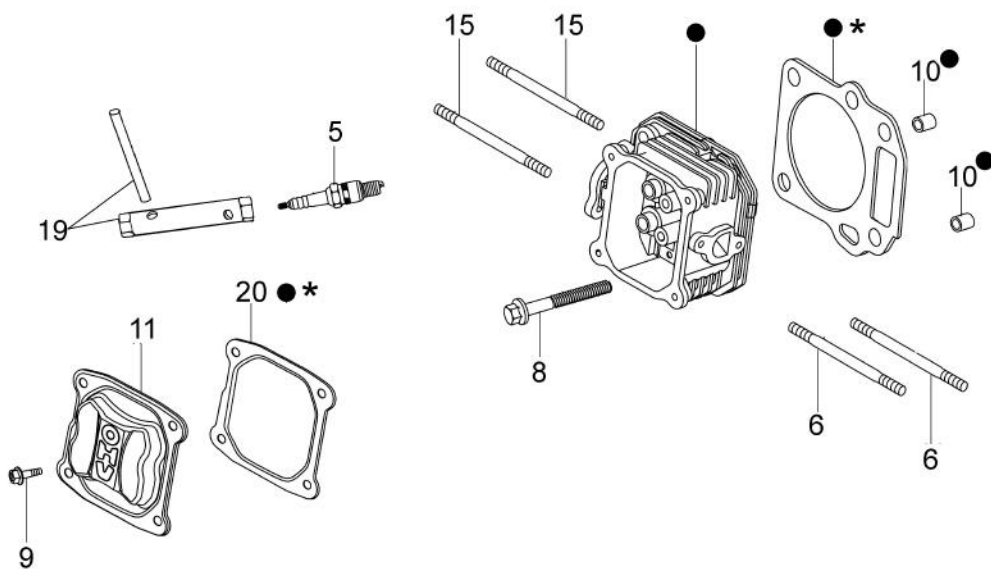

Illustration Complete illustrated parts list

Ref.Nu	Qty	Part number	Description	Validity from	Validity till	Notes	Bulletin
45	2	66070731	Wheel kit				
46	2	8202311R	Ring				
47	2	66070727R	Wheel cover				
48	1	66060010R	Roller				
49	1	66060316AR	Brake lever				
50	1	3906150R	Screw				
51	2	66060030R	Bushing				
52	1	66060108R	Engine break cable				
53	1	66060384R	Washer				
54	1	66030256R	Hub Ø22,2mm				
55	1	66100221R	Blade				
56	1	66070630	Grassbag kit				
57	2	66030039	Plate				
58	4	3960031R	Screw				
59	6	3801022R	Screw				
60	2	66030049	Support				
61	2	3045035R	Retainer washer				
62	2	3045034R	Retainer washer				
63	3	66070228R	Support				
64	1	66070099R	Spring				
65	1	66070133R	Support				
66	1	66070628A	Labels kit				
67	2	3064037	Washer				
68	1	66060425R	Handle kit				
69	2	66060381BR	Pin				
70	2	3024006	Snap ring				
71	1	66110127R	Mulching cap				
72	1	66070521R	Shutter				
73	1	66060164BR	Complete throttle				
74	1	3906053	Screw				
75	1	3916006R	Washer				
76	1	3914006R	Nut				
77	1	66070744	Support set				

Illustration Cylinder head and valve

Illustration Cylinder head and valve

Ref.Nu	Qty	Part number	Description	Validity from	Validity till	Notes	Bulletin
1	2	L66150368	Compensator				
2	2	L66150403	Slide				
3	1	L66150404	Camshaft assy				
4	1	L66150399	Washer				
5	1	3055123	Spark plug				
6	2	L66150396	Stud		10/2013		
6	2	L66150709	Stud	11/2013			
7	1	L66150215	Head comp.cylinder				
8	4	L66150005	Screw				
9	4	L66150393	Screw				
10	2	L66150350	Plug				
11	1	L66150394	Cover				
12	2	L66150398	Spring holder				
13	2	L66150366	Valves spring				
14	1	L66150400	Suction/exhaust valve kit				
15	2	L66150396	Stud		10/2013		
15	2	L66150708	Stud	11/2013			
16	1	L66150401	Plate				
17	2	L66150402	Equalizer rod				
18	1	L66150227	Gasket set	10/2013			
18	1	L66150723	Gasket set		11/2013		
19	1	66060414	19 x 21 mm wrench				
20	1	L66150471	Gasket				