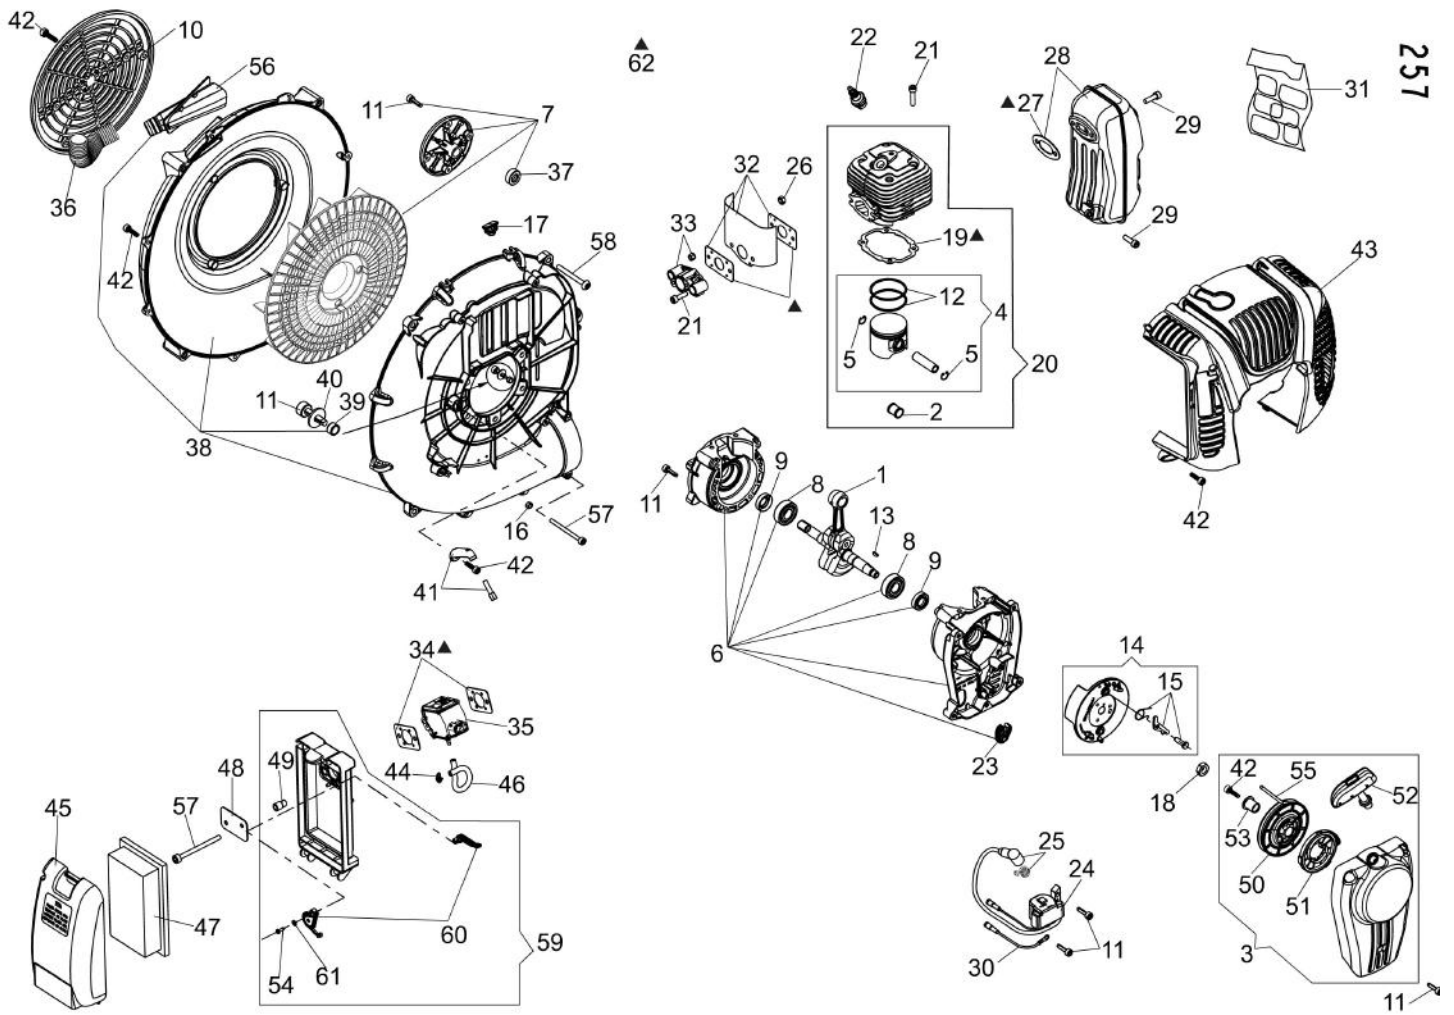

Illustration Engine

Ref.Nu	Qty	Part number	Description	Validity from	Validity till	Notes	Bulletin
1	1	CFI0200105	Crankshaft				
2	1	CFI4100100	Thrust bearing				
3	1	CFI0G30310	Starter assy				
4	1	CFI0G01900	Piston assy				
5	2	CFA0301400	Seal ring				
6	1	CFI0G30000	Crankcase assy				
7	1	CFI0G30603	Complete fan				
8	2	CFI4000100	Bearing				
9	2	CFI7000100	Oil seal				
10	1	CFI2107302	Guard				
11	20	CFB5307100	Screw				
12	2	CFI0300300	Piston ring				
13	1	3028013R	Key				
14	1	CFI0G07500	Flywheel set				
15	1	CFI0G40300	Pawl kit				
16	2	3933100R	Nut				
17	2	CFI2115600	Support				
18	1	CFA4700200	Nut				
19	1	CFI0400203	Gasket				
20	1	CFI0G31000	Complete cylinder				
21	4	CFA5006000	Screw				
22	1	3055104R	Spark plug				
23	1	CFI1204900	Buffer				
24	1	CFI0G27701	Nylon spool				
25	1	CFI0G27000	Cap and spring				
26	2	3912005R	Nut				
27	1	CFI0504800	Gasket				
28	1	CFI0G30700	Complete muffler				
29	5	CFA5000510	Screw				
30	1	CFI3005301	Engine stop wire				
31	1	CFI0G40500	Labels kit				
32	1	CFI0G31200	Engine gasket set				
33	1	CFI0G29201	Insulator				
34	2	CFI0405000	Gasket				
35	1	CFI0613400	Carburetor				
36	1	CFI2115200	Tube				
37	1	CFI2118200	Spacer				
38	1	CFI0G32110	Fan cover				
39	5	CFA2110700	Spacer				
40	5	3918005R	Washer				
41	1	CFI0G34900	Support				
42	13	CFB5307000	Screw				
43	1	CFI1205010	Guard				
44	1	CFA6903400	Band				
45	1	CFI0613530	Filter cover				
46	1	CFI8305000	Suction tube