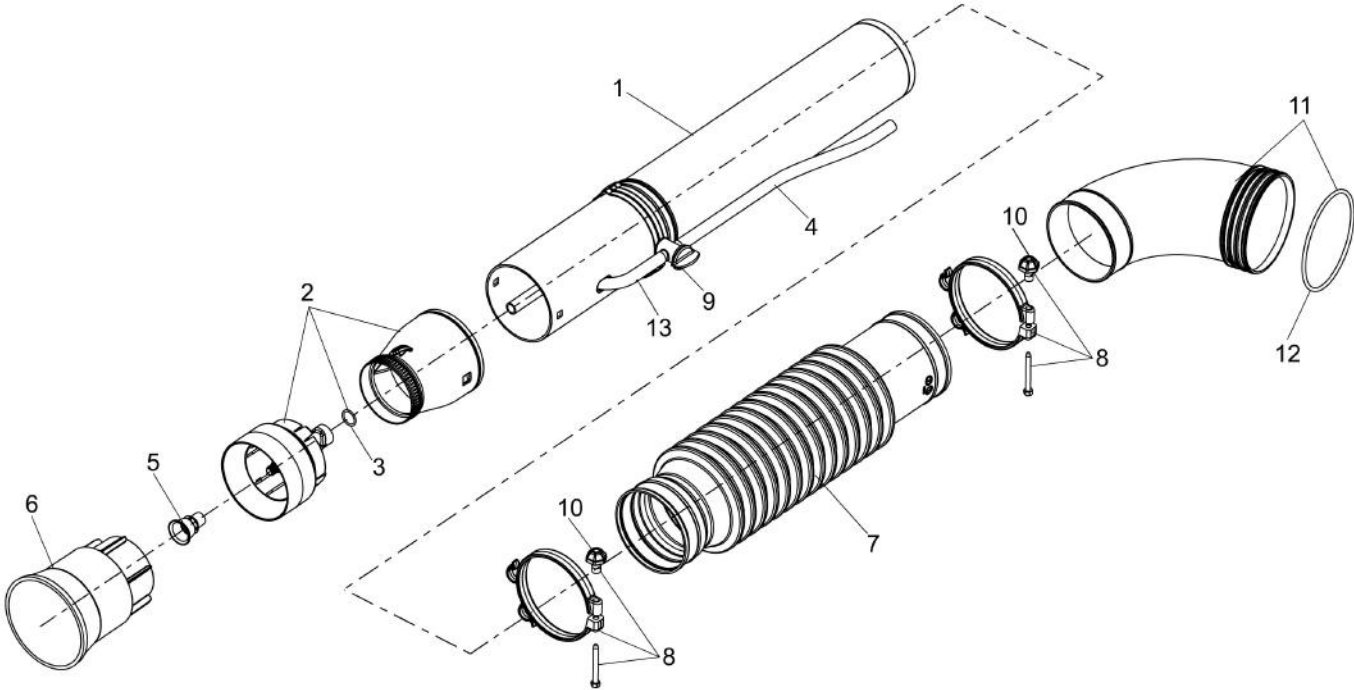

250

Illustration Handle

Ref.Nu	Qty	Part number	Description	Validity from	Validity till	Notes	Bulletin
1	1	CFI0G31501	Schell set				
2	1	CFI3401800	Schell				
3	1	CFI3402901	Spring				
4	1	CFI1202902	Lever				
5	1	CFI3010200	Switch (stop)				
6	1	CFI3402800	Band				
7	1	CFI3401202	Accelerator cable				
8	1	CFI3402000	Control lever				
9	1	CFI3402200	Lever				
10	1	CFI3402500	Adjustment wheel				
11	1	CFI0G32700	Complete valve				
12	4	CFA5303100	Screw				
13	1	300000058R	Screw				
14	1	CFA3401500	Washer				
15	1	CFA6201000	Locking				
16	1	CFI1202500	Spring				
17	1	CFI3401401	Pin				
18	1	CFA4800200	Nut				
19	1	CFI3402100	Lever				
20	1	CFI3403001	Spring				
21	1	CFI3010300	Engine stop wire				
22	2	3049016R	O-ring				
23	1	CFA5307400	Screw				
24	1	CFI3013900	Engine stop wire				
25	1	CFI3402400	Body				
26	1	CFI3402700	Cam				
27	1	CFI1205300	Sheath				
28	1	CFI0G31602	Complete handle				

258

Illustration Tank

Ref.Nu	Qty	Part number	Description	Validity from	Validity till	Notes	Bulletin
1	1	CFI0G40210	Complete tank				
2	1	CFI0G28410	Tank cap				
3	1	CFI7302600	O-ring				
4	1	CFI2114600	Fitting				
5	1	CFI2114710	Ring nut				
6	1	CFI2114800	Cap				
7	1	CFI2107801	Filter				
8	1	CFI2108201	Tube				
9	4	3918009R	Washer				
10	2	CFA5000510	Screw				
11	2	3914008R	Nut				
12	1	CFI2000700	Tube				
13	1	CFA6701400	Hose clamp				
14	1	CFI2116100	Cap				
15	1	CFI0G40110	Complete tank				