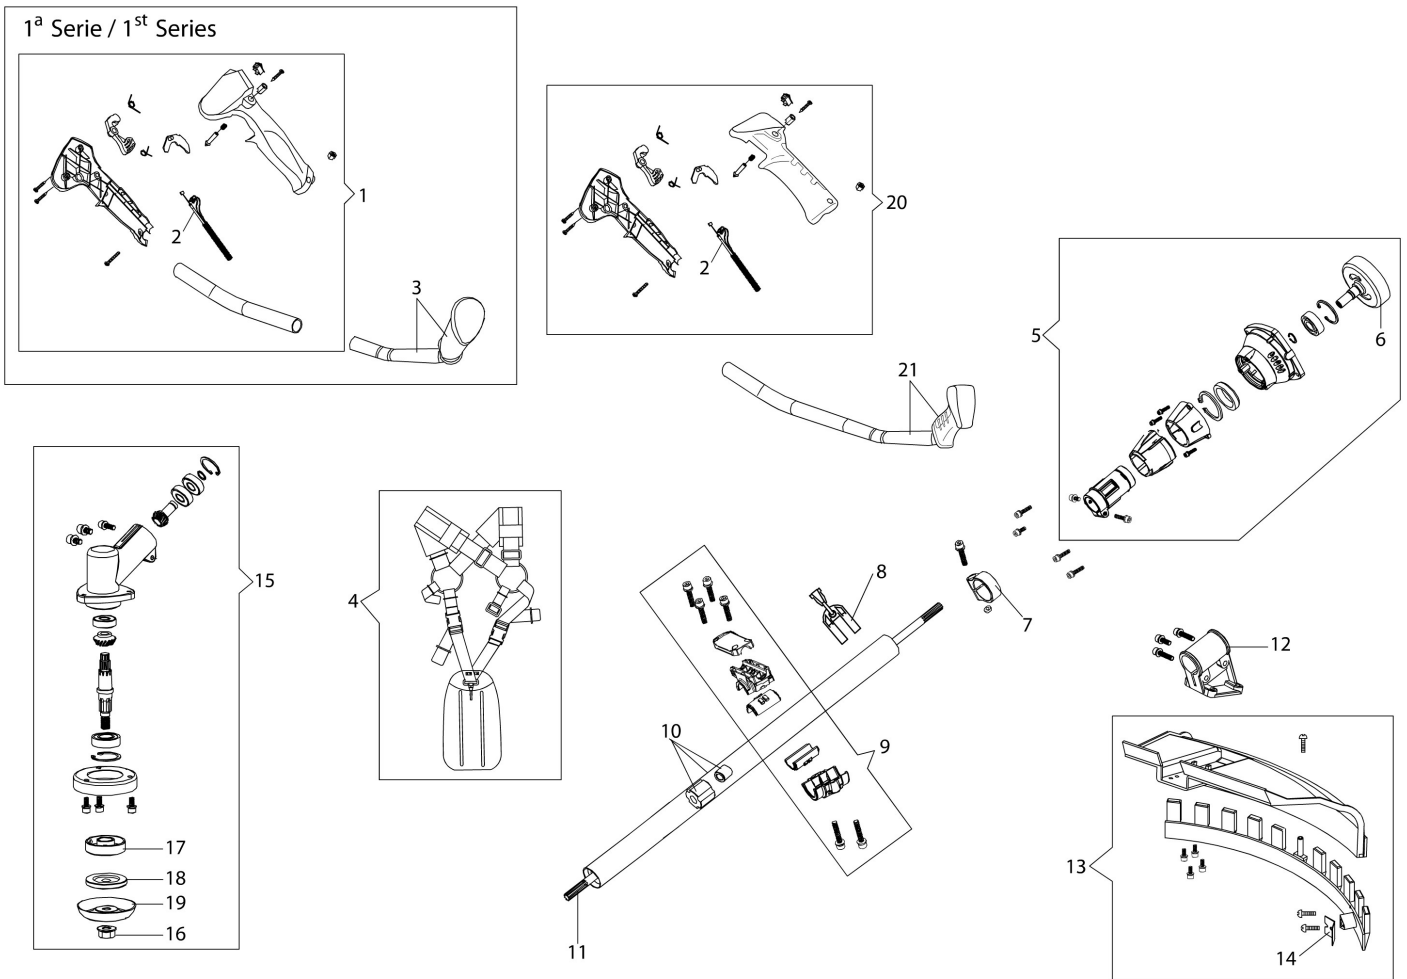

изображение Transmission

Ref.Nu	Qty	Part number	Description	Validity from	Validity till	Notes	Bulletin
1	1	BF000059R	Complete handle		Agosto 2020 / August 2020		BT3-148-09/20
2	1	BF000016R	Throttle cable				
3	1	BF000022R	Handle and knob		Agosto 2020 / August 2020		BT3-148-09/20
4	1	BF000020R	Harness				
5	1	61450327R	Starter case				
6	1	BF000011R	Clutch drum				
7	1	BF000012R	Band				
8	1	BF000013R	Support				
9	1	61450328R	Complete clamp				
10	1	BF000014R	Tube Ø26				
11	1	BF000015R	Drive shaft				
12	1	BF000008R	Bracket				
13	1	BF000029R	Guard kit				
14	1	BF000009R	Blade				
15	1	61450441R	Bevel gear				
16	1	BF000007R	Nut				
17	1	BF000037R	Hub				
18	1	BF000038R	Flange				
19	1	BF000036R	Safety ring				
20	1	BF000059R	Complete handle	Settembre 2020 /			BT3-148-09/20
21	1	BF000058R	Handle and knob	Settembre 2020 / September 2020			BT3-148-09/20