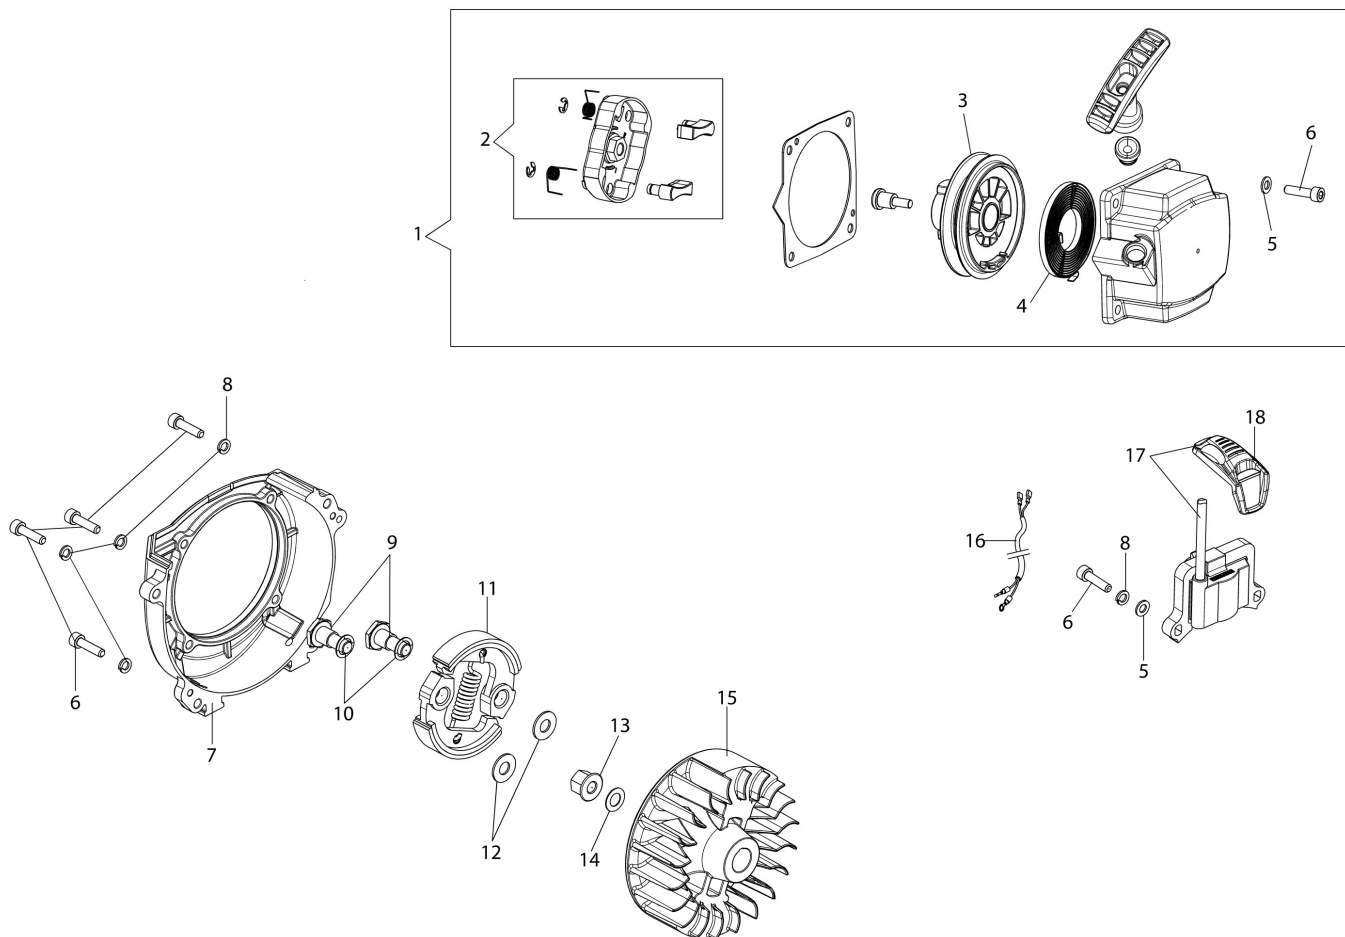

BCH 40 T Brushcutter

Документы

Engine

Starter assy and clutch

Tank and air filter

Transmission

Transmission D.28 mm

Carburetor

Head Tap&Go D.130

изображение Engine

Ref.Nu	Qty	Part number	Description	Validity from	Validity till	Notes	Bulletin
1	3	3960121R	Screw				
2	1	61452028R	Engine cover				
3	1	3055104R	Spark plug				
4	4	3860095R	Screw				
5	1	61450206R	Muffler assy				
6	1	61450242AR	Gasket				
7	2	3801065R	Screw				
8	2	3916006R	Washer				
9	1	3801011R	Screw				
10	1	61450367R	Muffler cover				
11	1	61450048	Complete cylinder		SN 8210038436		BT3-144-03/20
11	1	61450048	Complete cylinder	SN 8210038437			BT3-144-03/20
12	2	61450014R	Piston ring				
13	2	61450013R	Ring				
14	1	61450187R	Piston assy				
15	1	61450127AR	Gasket				
16	4	3860096R	Screw				
17	1	61452001BR	Crankcase assy				
18	1	3050056R	Oil seal				
19	2	3035065R	Bearing				
20	1	61450001AR	Crankshaft				
21	1	3028020R	Key				
22	1	50110044R	Bearing				
23	1	3050057R	Oil seal				
24	1	61450443	Gasket set				
25	2	3801009R	Screw				
26	2	3916005R	Washer				

изображение Transmission D.28 mm

Ref.Nu	Qty	Part number	Description	Validity from	Validity till	Notes	Bulletin
1	1	BF000059R	Complete handle		Agosto 2020 / August 2020		BT3-148-09/20
2	1	BF000016R	Throttle cable				
3	1	BF000022R	Handle and knob		Agosto 2020 / August 2020		BT3-148-09/20
4	1	BF000020R	Harness				
5	1	BF000045R	Starter case				
6	1	BF000011R	Clutch drum				
7	1	BF000041R	Band				
8	1	BF000042R	Support				
9	1	BF000046R	Complete clamp				
10	1	BF000043R	Tube Ø28				
11	1	BF000015R	Drive shaft				
12	1	BF000040R	Bracket				
13	1	BF000029R	Guard kit				
14	1	BF000009R	Blade				
15	1	BF000044R	Bevel gear Ø28				
16	1	BF000007R	Nut				
17	1	BF000037R	Hub				
18	1	BF000038R	Flange				
19	1	BF000036R	Safety ring				
20	1	BF000059R	Complete handle	Settembre 2020 /			BT3-148-09/20
21	1	BF000058R	Handle and knob	Settembre 2020 / September 2020			BT3-148-09/20