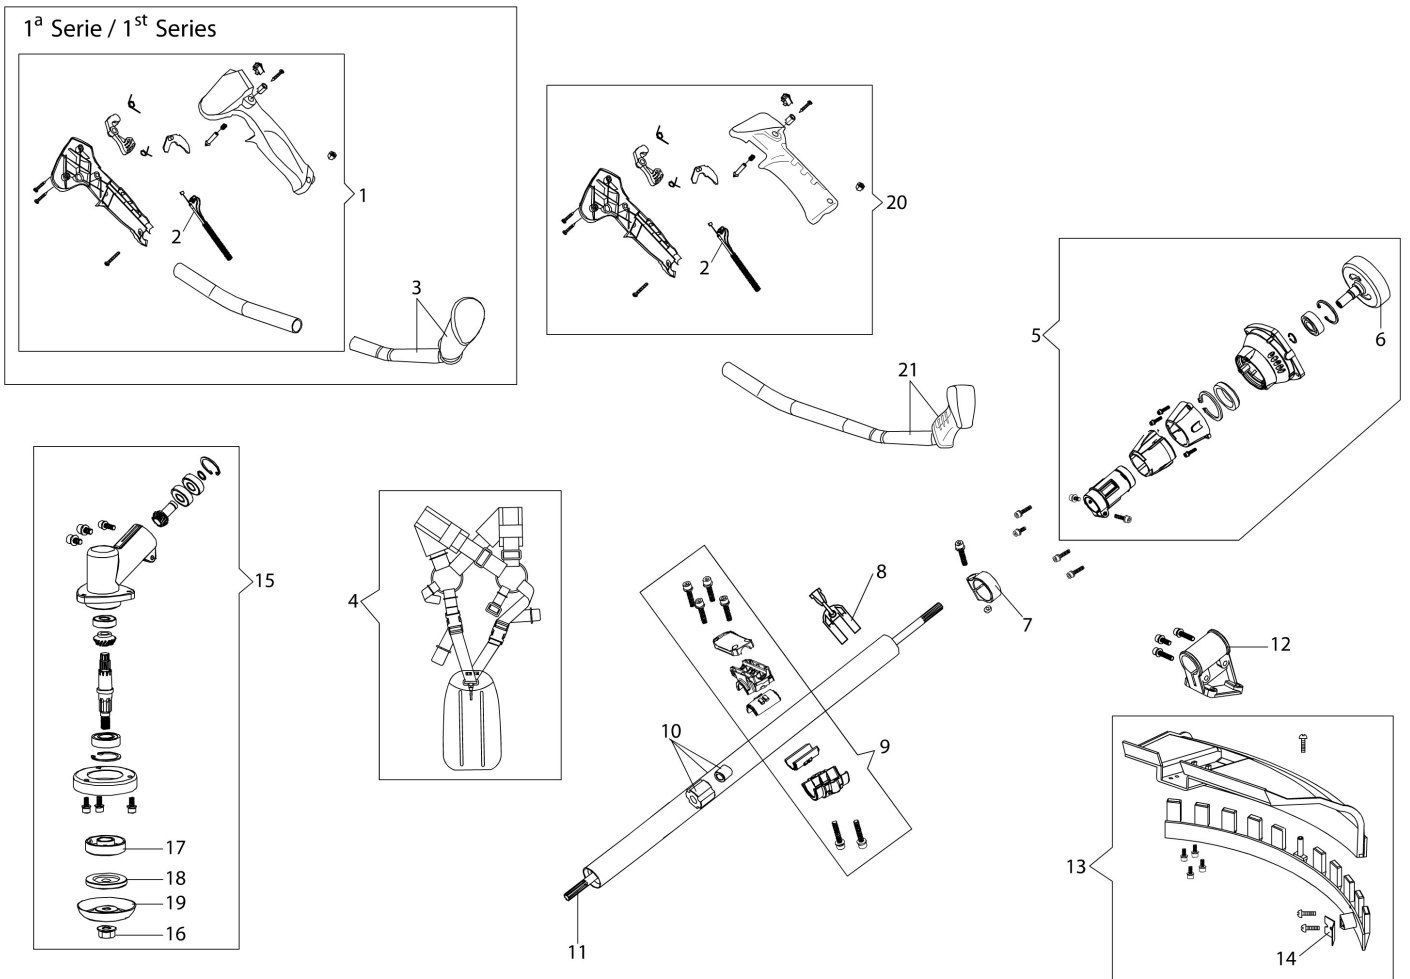

изображение Transmission D.28 mm

Ref.Nu	Qty	Part number	Description	Validity from	Validity till	Notes	Bulletin
1	1	BF000059R	Complete handle		Agosto 2020 / August 2020		BT3-148-09/20
2	1	BF000016R	Throttle cable				
3	1	BF000022R	Handle and knob		Agosto 2020 / August 2020		BT3-148-09/20
4	1	BF000020R	Harness				
5	1	BF000045R	Starter case				
6	1	BF000011R	Clutch drum				
7	1	BF000041R	Band				
8	1	BF000042R	Support				
9	1	BF000046R	Complete clamp				
10	1	BF000043R	Tube Ø28				
11	1	BF000015R	Drive shaft				
12	1	BF000040R	Bracket				
13	1	BF000029R	Guard kit				
14	1	BF000009R	Blade				
15	1	BF000044R	Bevel gear Ø28				
16	1	BF000007R	Nut				
17	1	BF000037R	Hub				
18	1	BF000038R	Flange				
19	1	BF000036R	Safety ring				
20	1	BF000059R	Complete handle	Settembre 2020 /			BT3-148-09/20
21	1	BF000058R	Handle and knob	Settembre 2020 / September 2020			BT3-148-09/20