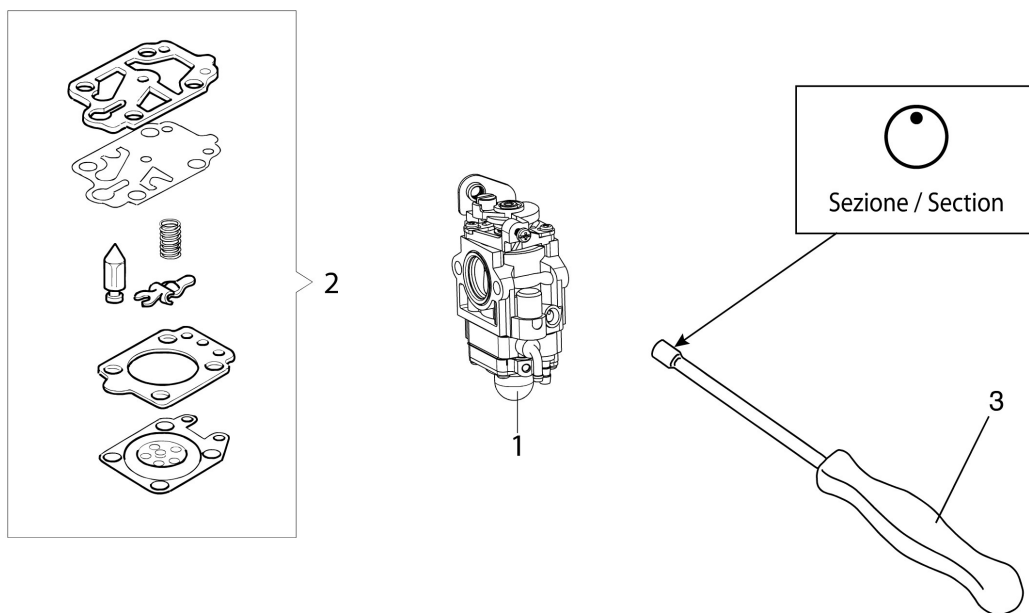

изображение Transmission

Ref.Nu	Qty	Part number	Description	Validity from	Validity till	Notes	Bulletin
1	1	BF000059R	Complete handle		Agosto 2020 / August 2020		BT3-148-09/20
2	1	BF000016R	Throttle cable				
3	1	BF000022R	Handle and knob		Agosto 2020 / August 2020		BT3-148-09/20
4	1	BF000020R	Harness				
5	1	61450327R	Starter case				
6	1	BF000011R	Clutch drum				
7	1	BF000012R	Band				
8	1	BF000013R	Support				
9	1	61450328R	Complete clamp				
10	1	BF000014R	Tube Ø26				
11	1	BF000015R	Drive shaft				
12	1	BF000008R	Bracket				
13	1	BF000029R	Guard kit				
14	1	BF000009R	Blade				
15	1	61450441R	Bevel gear				
16	1	BF000007R	Nut				
17	1	BF000037R	Hub				
18	1	BF000038R	Flange				
19	1	BF000036R	Safety ring				
20	1	BF000059R	Complete handle	Settembre 2020 /			BT3-148-09/20
21	1	BF000058R	Handle and knob	Settembre 2020 / September 2020			BT3-148-09/20

изображение Transmission D.28 mm

Ref.Nu	Qty	Part number	Description	Validity from	Validity till	Notes	Bulletin
1	1	BF000059R	Complete handle		Agosto 2020 / August 2020		BT3-148-09/20
2	1	BF000016R	Throttle cable				
3	1	BF000022R	Handle and knob		Agosto 2020 / August 2020		BT3-148-09/20
4	1	BF000020R	Harness				
5	1	BF000045R	Starter case				
6	1	BF000011R	Clutch drum				
7	1	BF000041R	Band				
8	1	BF000042R	Support				
9	1	BF000046R	Complete clamp				
10	1	BF000043R	Tube Ø28				
11	1	BF000015R	Drive shaft				
12	1	BF000040R	Bracket				
13	1	BF000029R	Guard kit				
14	1	BF000009R	Blade				
15	1	BF000044R	Bevel gear Ø28				
16	1	BF000007R	Nut				
17	1	BF000037R	Hub				
18	1	BF000038R	Flange				
19	1	BF000036R	Safety ring				
20	1	BF000059R	Complete handle	Settembre 2020 /			BT3-148-09/20
21	1	BF000058R	Handle and knob	Settembre 2020 / September 2020			BT3-148-09/20