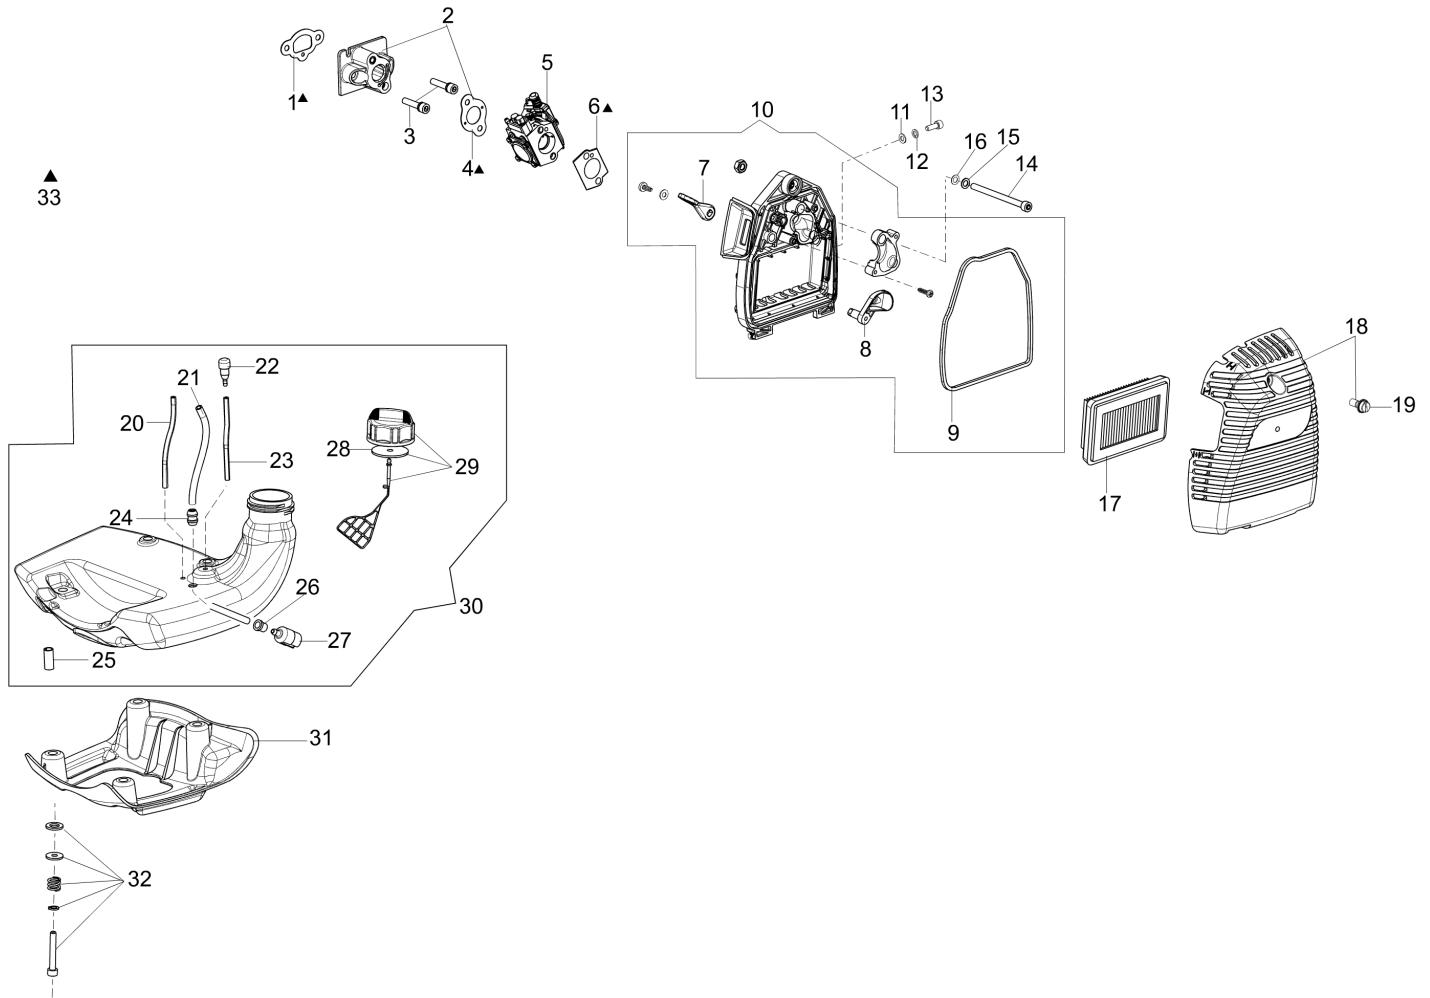

Ref.Nu	Qty	Part number	Description	Validity from	Validity till	Notes	Bulletin
1	1	61200019AR	Gasket				
2	1	61200198	Insulator				
3	2	3890103R	Screw				
4	1	61200196AR	Gasket				
5	1	2318668R	Carburetor				
6	1	61350155R	Flange				
7	1	61350067R	Starter lever				
8	1	61350068R	Shutter				
9	1	61350079R	Gasket				
10	1	61350211	Air filter support				
11	1	3918005	Washer				
12	1	3916006R	Washer				
13	1	3801011	Screw				
14	2	072700182	Screw				
15	2	3833073R	Washer				
16	2	3916005R	Washer				
17	1	61350078R	Air filter				
18	1	61350212	Filter cover kit				
19	1	61330040AR	Screw				
20	1	61200092AR	Tube				
21	1	4161271	Tube				
22	1	61070011AR	Breather valve				
23	1	61250228R	Tube				
24	1	4161211R	Bush				
25	4	61200128R	Spacer				
26	1	61110162A	Bushing				
27	1	094600450R	Fuel filter				
28	1	61070006R	Gasket				
29	1	61252040R	Complete cap				
30	1	61250076AR	Tank				
31	1	61250035AR	Stand				
32	1	61350107	Fitment system				
33	1	61350207	Gasket set