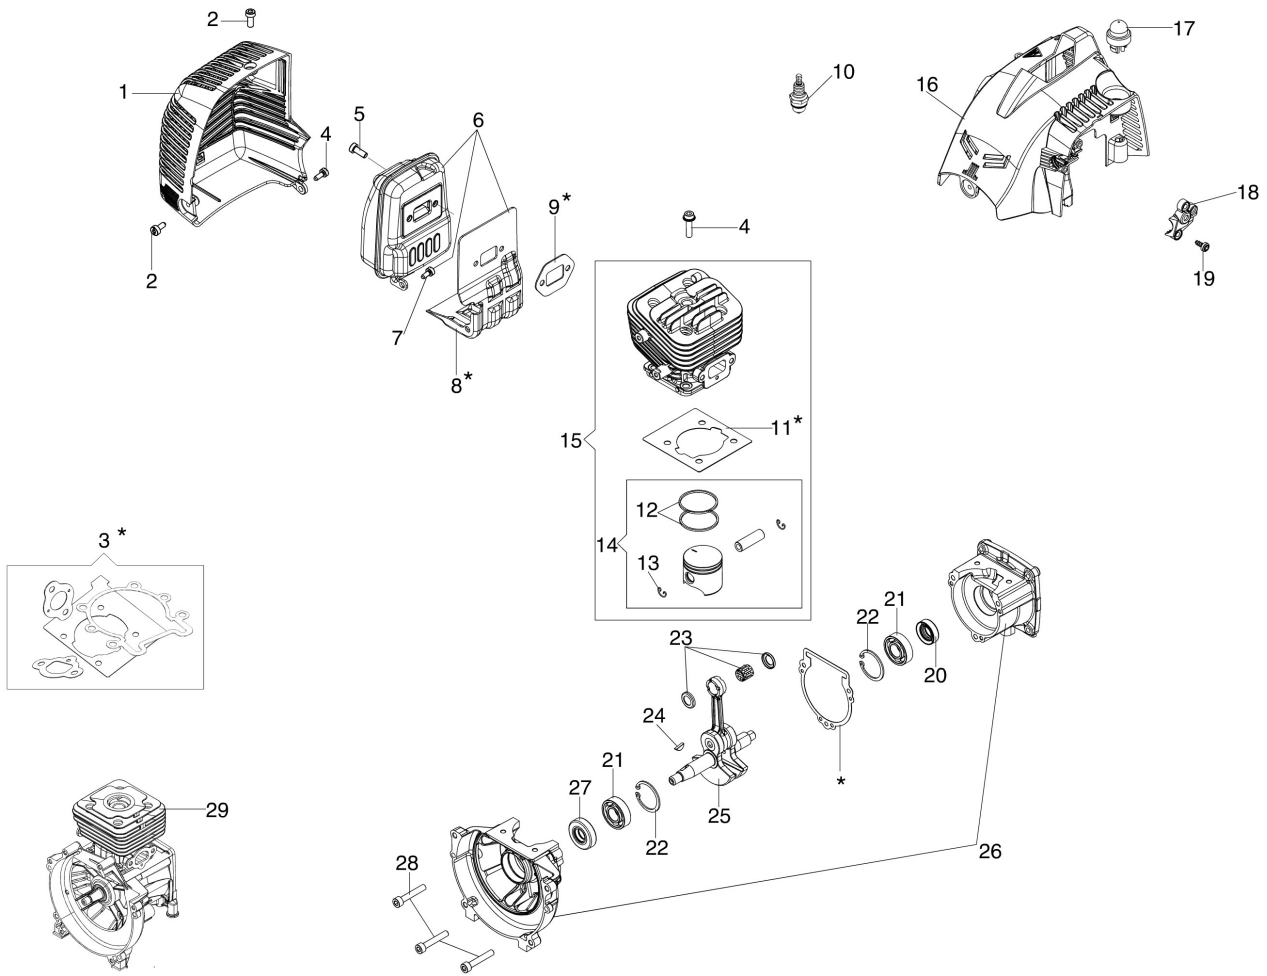

Illustration Engine

Ref.Nu	Qty	Part number	Description	Validity from	Validity till	Notes	Bulletin
1	1	61280293AR	Muffler cover			Grigio; Grey	
2	2	3893054R	Screw				
3	1	61282025E	Gasket set				
4	5	3891048R	Screw				
5	2	3891044R	Screw				
6	1	61290075A	Complete muffler				
7	1	3892001A	Screw				
8	1	61280008DR	Gasket				
9	1	61280206R	Gasket				
10	1	3055120	Spark plug				
11	1	61280005BR	Gasket				
12	2	61290045R	Piston ring				
13	2	093000167R	Ring				
14	1	61292031B	Piston assy Ø34				
15	1	61292032C	Complete cylinder				
16	1	61280185R	Cylinder cover			Arancio; Orange	
17	1	2318817R	Air purge				
18	1	61250253R	Stopper			Arancio; Orange	
19	3	3960087AR	Screw				
20	1	3050038R	Seal ring				
21	2	3034009R	Bearing				
22	1	3025019	Ring				
23	1	61290077	Set roller cage and washer				
24	1	3028013R	Key				
25	1	61280004R	Crankshaft				
26	1	61280292	Half crankcase set + screws				
27	1	3050039R	Seal ring				
28	3	3860096R	Screw				
29	1	61292033CR	Short block