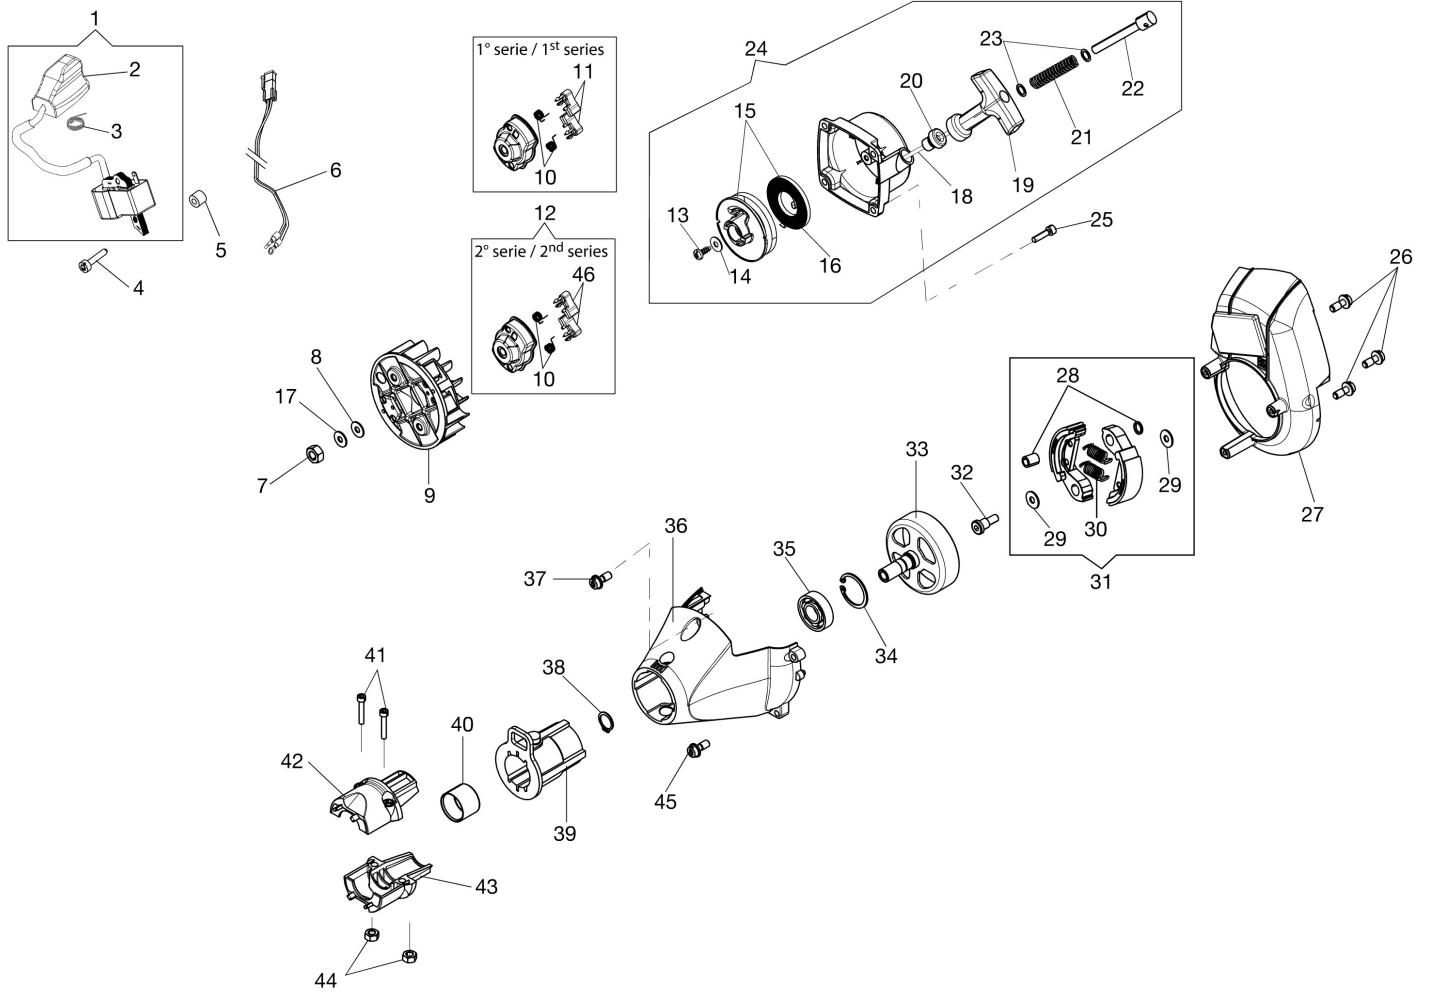

Illustration Starter assy and clutch

Illustration Starter assy and clutch

Ref.Nu	Qty	Part number	Description	Validity from	Validity till	Notes	Bulletin
1	1	2501010BR	Ignition coil				
2	1	61280164R	Spark plug cap				
3	1	50050127	Spring				
4	2	3891020R	Screw				
5	2	50160218AR	Spacer				
6	1	61280291AR	Cable				
7	1	3912009	Nut				
8	1	3916009R	Washer				
9	1	61280187R	Flywheel				
10	2	61070039R	Spring				
11	2	61070038R	Pawl		02/2017		
12	1	61370013R	Clutch driver	03/2017			
13	1	3960070AR	Screw				
14	1	094600054R	Washer				
15	1	61172004R	Complete pulley				
16	1	61070036R	Spring				
17	1	3833080R	Washer				
18	1	61070019AR	Starter rope				
19	1	56530018R	Starter handle				
20	1	072700089R	Bushing				
21	1	56530019	Spring				
22	1	56530020	Insert				
23	2	56530021	Washer				
24	1	61170060BR	Starter assy			Arancio; Orange	
25	1	61052008R	Screw				
26	3	3960045	Screw				
27	1	61280163R	Flange				
28	1	61280151A	Set spacer				
29	4	3918007R	Washer				
30	2	4138494	Spring				
31	1	61280135CR	Clutch				
32	2	3806040	Screw				
33	1	61280130R	Clutch drum				
34	1	3025019	Ring				
35	1	3035023R	Bearing				
36	1	61280177R	Starter case				
37	1	3893054R	Screw				
38	1	3024012R	Snap ring				
39	1	4161428R	Sleeve				
40	1	4161364	Bushing				
41	2	3801016R	Screw				
42	1	61010020	Adaptor				
43	1	61010021	Adaptor				
44	2	3914003R	Nut				
45	4	3891048R	Screw				
46	2	61370014R	Pawl				