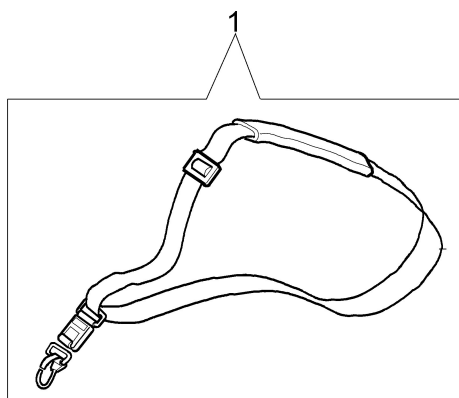

Illustration Pruner attachment

Ref.Nu	Qty	Part number	Description	Validity from	Validity till	Notes	Bulletin
1	2	004400959R	Nut				
2	1	W0000201	Gear case				
3	1	W0000202	Chain cover assy				
4	1	W0000203	Chain tensioner kit				
5	2	3034008R	Bearing				
6	1	W000105	Sprocket				
7	1	W000106	Washer				
8	1	3024017	Ring				
9	2	3801011R	Screw				
10	4	W000113	Screw				
11	2	W000112	Stud				
12	1	3801030R	Screw				
13	1	W0000204	Case				
14	1	W0000205	Bevel gear set				
15	1	3801008R	Screw				
16	1	3025018R	Ring				
17	1	W0000206	Bearing				
18	1	W0000207	Spring				
19	1	W0000208	Pin				
20	1	W000115	O-ring				
21	1	W000117	Bowl cap				
22	1	W0000209	Oil pump				
23	1	W0000210	Ring				
24	1	W0000211	Complete cap				
25	2	3801004	Screw				
26	1	W0000212	Screw				
27	2	3914003R	Nut				
28	2	3833073R	Washer				
29	1	3025022R	Ring				
30	1	W0000214	Ring				
31	1	W0000215	Ring nut				
32	1	W0000216	Screw				
33	1	W0000217	Shaft				
34	1	W0000213	Bushing				
35	1	W0000200	Bushing				
36	1	3801043	Screw				
37	1	W000118	Oil filter				

Illustration Accessories

Ref.Nu	Qty	Part number	Description	Validity from	Validity till	Notes	Bulletin
1	1	4160463AR	Single harness				
2	1	63090050	Tool kit				
3	1	61220074	Labels kit				
4	1	30629019A	Chain .3/8" x .043" (1,1mm)				
5	1	63090030R	Bar 10" - 25 cm				
6	1	W000139	Bar cover				