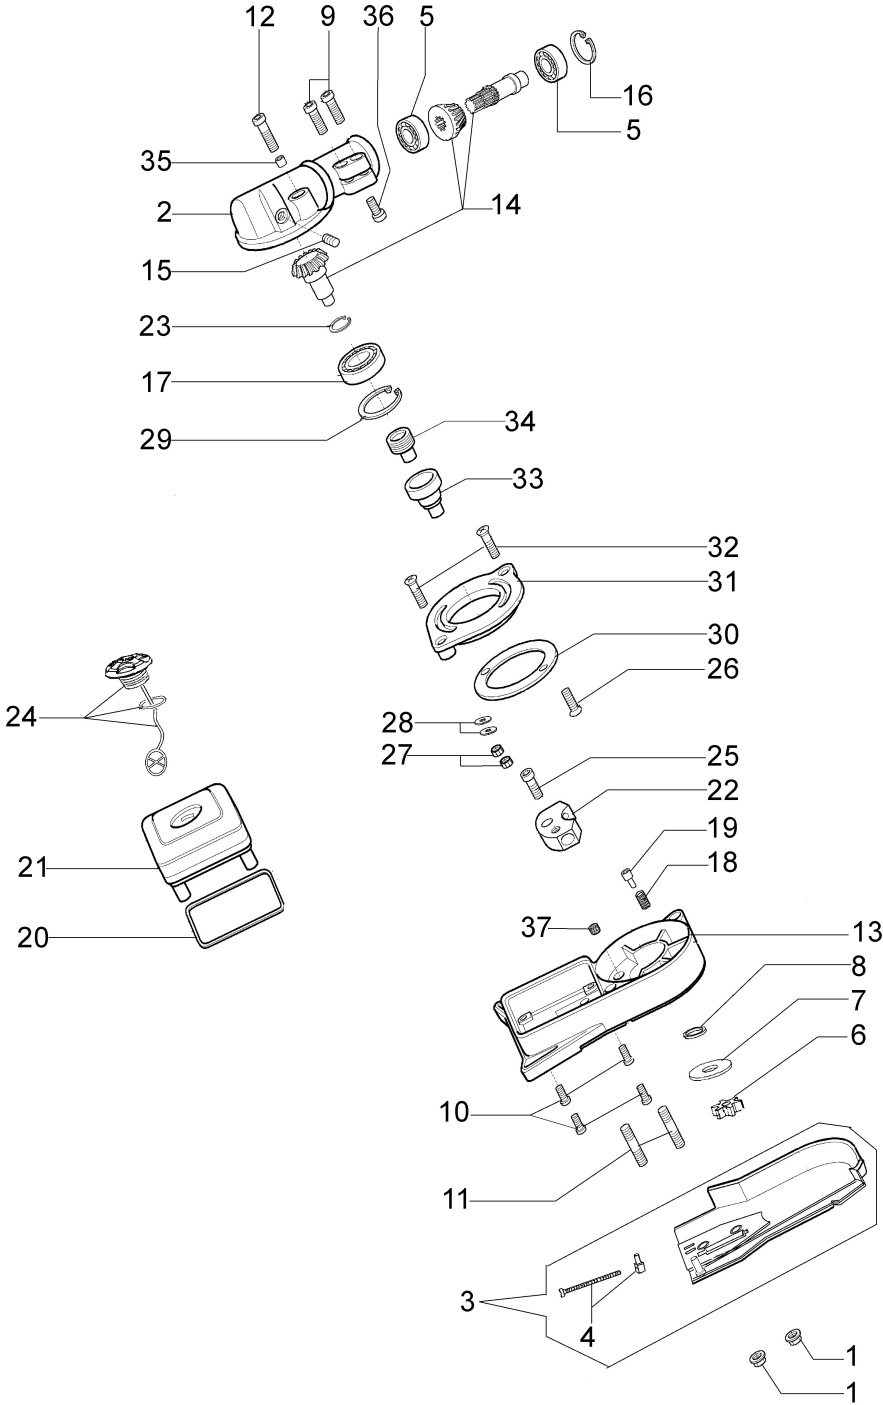

Illustration Trasmission rod

Illustration Trasmision rod

Ref.Nu	Qty	Part number	Description	Validity from	Validity till	Notes	Bulletin
1	1	61222004AR	Tube				
2	1	63090067AR	Set transmission				
3	1	63090049	Bushing				
4	1	61220059R	Transmiss. assy				
5	1	61222007CR	Tube				
6	2	63090005R	Spring				
7	3	63090024BR	Support				
8	1	63090025A	Support				
9	1	63090018	Slide				
10	1	63090043	Shaft joint				
11	2	3024011R	Ring				
12	1	3024014R	Snap ring				
13	2	61222009A	Union joint kit				
14	1	4161619AR	Band				
15	1	61222008CR	Tube				
16	1	61380095B	Handle kit				
17	1	61380055AR	Lever				
18	1	61380056R	Throttle lever				
19	1	61380096	Lever group				
20	1	61280201R	Throttle cable				
21	1	61280227AR	Cable				
22	3	63090039BR	Washer				

Illustration Pruner attachment

Ref.Nu	Qty	Part number	Description	Validity from	Validity till	Notes	Bulletin
1	2	004400959R	Nut				
2	1	W0000201	Gear case				
3	1	W0000202	Chain cover assy				
4	1	W0000203	Chain tensioner kit				
5	2	3034008R	Bearing				
6	1	W000105	Sprocket				
7	1	W000106	Washer				
8	1	3024017	Ring				
9	2	3801011R	Screw				
10	4	W000113	Screw				
11	2	W000112	Stud				
12	1	3801030R	Screw				
13	1	W0000204	Case				
14	1	W0000205	Bevel gear set				
15	1	3801008R	Screw				
16	1	3025018R	Ring				
17	1	W0000206	Bearing				
18	1	W0000207	Spring				
19	1	W0000208	Pin				
20	1	W000115	O-ring				
21	1	W000117	Bowl cap				
22	1	W0000209	Oil pump				
23	1	W0000210	Ring				
24	1	W0000211	Complete cap				
25	2	3801004	Screw				
26	1	W0000212	Screw				
27	2	3914003R	Nut				
28	2	3833073R	Washer				
29	1	3025022R	Ring				
30	1	W0000214	Ring				
31	1	W0000215	Ring nut				
32	1	W0000216	Screw				
33	1	W0000217	Shaft				
34	1	W0000213	Bushing				
35	1	W0000200	Bushing				
36	1	3801043	Screw				
37	1	W000118	Oil filter				