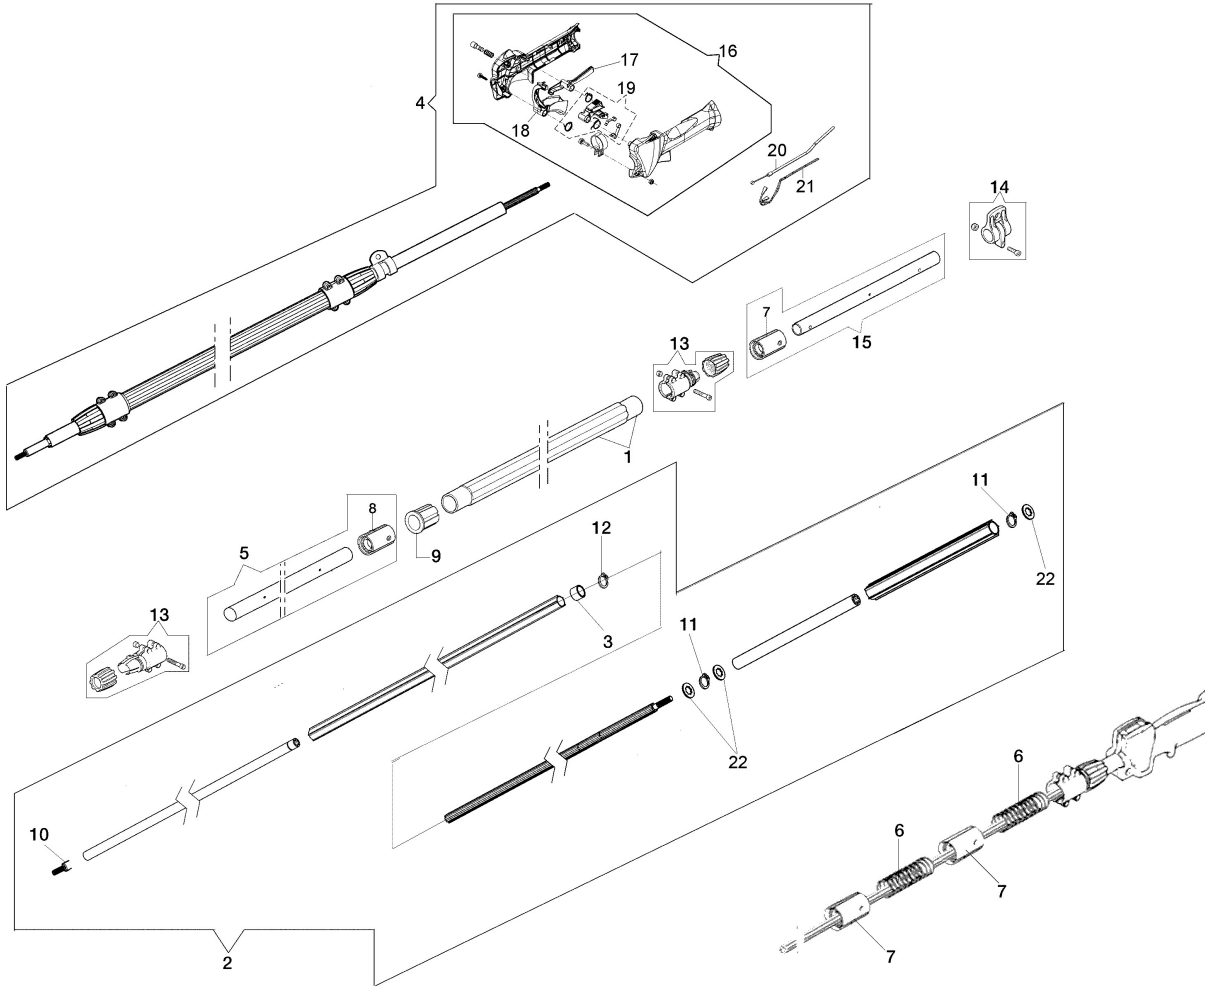

Illustration Trasmission rod

Illustration Trasmision rod

Ref.Nu	Qty	Part number	Description	Validity from	Validity till	Notes	Bulletin
1	1	61222004AR	Tube				
2	1	63090067AR	Set transmission				
3	1	63090049	Bushing				
4	1	61220059R	Transmiss. assy				
5	1	61222007CR	Tube				
6	2	63090005R	Spring				
7	3	63090024BR	Support				
8	1	63090025A	Support				
9	1	63090018	Slide				
10	1	63090043	Shaft joint				
11	2	3024011R	Ring				
12	1	3024014R	Snap ring				
13	2	61222009A	Union joint kit				
14	1	4161619AR	Band				
15	1	61222008CR	Tube				
16	1	61380095B	Handle kit				
17	1	61380055AR	Lever				
18	1	61380056R	Throttle lever				
19	1	61380096	Lever group				
20	1	61280201R	Throttle cable				
21	1	61280227AR	Cable				
22	3	63090039BR	Washer				

Illustration Pruner attachment

Ref.Nu	Qty	Part number	Description	Validity from	Validity till	Notes	Bulletin
1	2	004400959R	Nut				
2	1	W0000201	Gear case				
3	1	W0000202	Chain cover assy				
4	1	W0000203	Chain tensioner kit				
5	2	3034008R	Bearing				
6	1	W000105	Sprocket				
7	1	W000106	Washer				
8	1	3024017	Ring				
9	2	3801011R	Screw				
10	4	W000113	Screw				
11	2	W000112	Stud				
12	1	3801030R	Screw				
13	1	W0000204	Case				
14	1	W0000205	Bevel gear set				
15	1	3801008R	Screw				
16	1	3025018R	Ring				
17	1	W0000206	Bearing				
18	1	W0000207	Spring				
19	1	W0000208	Pin				
20	1	W000115	O-ring				
21	1	W000117	Bowl cap				
22	1	W0000209	Oil pump				
23	1	W0000210	Ring				
24	1	W0000211	Complete cap				
25	2	3801004	Screw				
26	1	W0000212	Screw				
27	2	3914003R	Nut				
28	2	3833073R	Washer				
29	1	3025022R	Ring				
30	1	W0000214	Ring				
31	1	W0000215	Ring nut				
32	1	W0000216	Screw				
33	1	W0000217	Shaft				
34	1	W0000213	Bushing				
35	1	W0000200	Bushing				
36	1	3801043	Screw				
37	1	W000118	Oil filter				