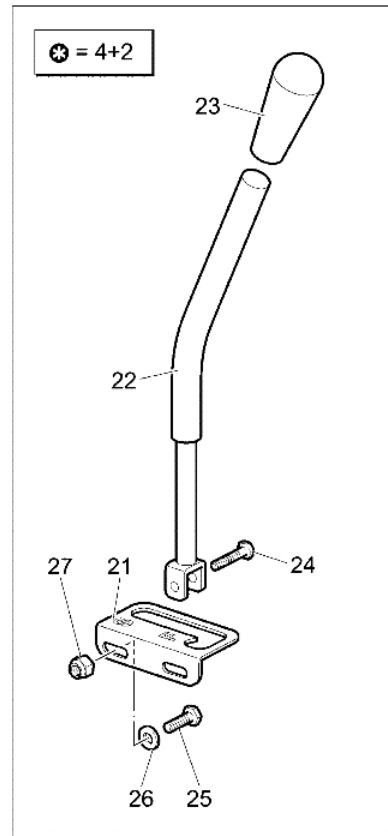

0604_002_00

- = 3+1
- ⊛ = 4+2

Ref.Nu	O.ty	Item number	Description	Technical bulletin
1	1	YF1370389	Pin	
2	1	YF1375024	Selector switch a	
3	1	YF1375025	Selector switch b	
4	1	YF1375026	Lever (selector switch)	
5	1	YF1375027	Bushing (lever)	
6	1	YF1375028	Spring	
7	1	YF1375029	Screw	
8	1	YF1375057	Washer	
9	2	YF1375058	Washer	
10	1	YF1375030	Seeger	
11	1	YF1376076	Gearbox lever	
12	1	YN2840500	Knob	
13	1	YN6193560	Screw	
14	1	YN1452980	Self locking nut	
15.1	1	YF1370066	Selector switch (gear-shift lever)	
15.2	1	-	Not available for this product	
16	2	YN6199800	Screw	
17	2	YN4358110	Washer	
18	1	YN4369490	Washer	
19	1	YN4366700	Washer	
20	1	YN1457400	Nut	
21	1	-	Not available for this product	
22	1	-	Not available for this product	
23	1	-	Not available for this product	
24	1	-	Not available for this product	
25	2	-	Not available for this product	
26	1	-	Not available for this product	
27	1	-	Not available for this product