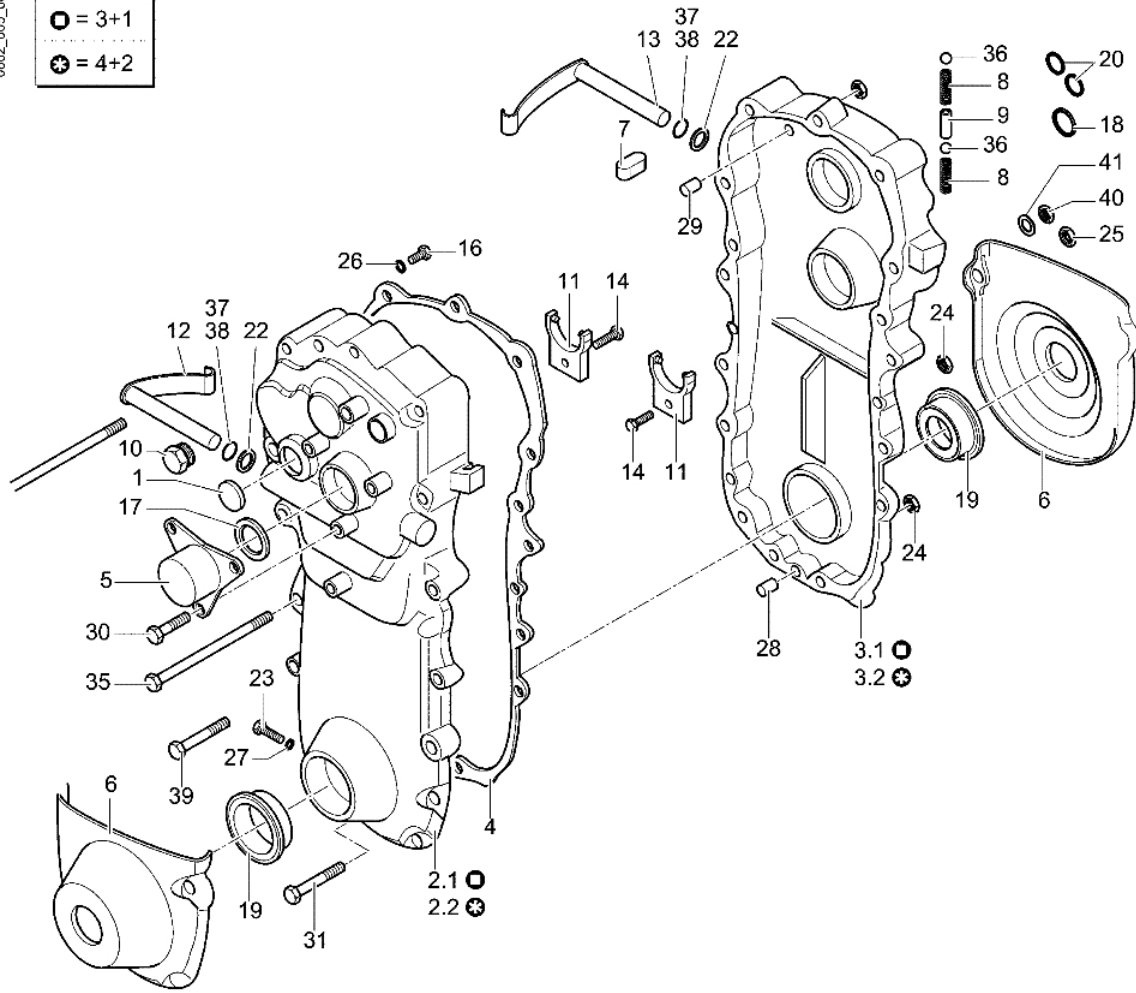

CR 450 - Speed-change gear box

0602_005_00

- = 3+1
- ⊛ = 4+2

Ref.Nu	Q.ty	Item number	Description	Technical bulletin
1	1	YF1375001	Cap	
2.1	1	YF1375002	Speed-change gear box dx	
2.2	1	-	Not available for this product	
3.1	1	YF1375003	Speed-change gear box sx	
3.2	1	-	Not available for this product	
4	1	YF1375004	Gasket	
5	1	YF1375005	Cover	
6	2	YF1375006	Guard (axle shaft)	
7	1	YF1375007	Retainer (unlock)	
8	2	YF1375008	Spring	
9	1	YF1375009	Pin	
10	1	YF1375010	Close nipple	
11	2	YF1375011	Selector fork	
12	1	YF1375012	Lever (unlock) dx	
13	1	YF1375013	Lever (unlock) sx	
14	-	-	Not available for this product	
16	-	-	Not available for this product	
17	1	YF1375014	Sealing washer	
18	1	YF1375015	Sealing washer	
19	2	YF1375016	Safety ring	
20	2	YF1375017	Sealing washer	
22	2	YF1375019	O-ring	
23	1	YF1375020	Screw	
24	-	-	Not available for this product	
25	-	-	Not available for this product	
26	-	-	Not available for this product	
27	-	-	Not available for this product	
28	1	YF1375021	Bushing	
29	1	YF1375022	Bushing	
30	-	-	Not available for this product	
31	-	-	Not available for this product	
35	-	-	Not available for this product	
36	2	YN4742100	Ball	
37	1	YN0317500	Gasket	
38	1	YN0305800	Gasket	
39	1	YK8724061	Screw	
40	1	YN1463800	Nut	
41	2	YN4377500	Washer