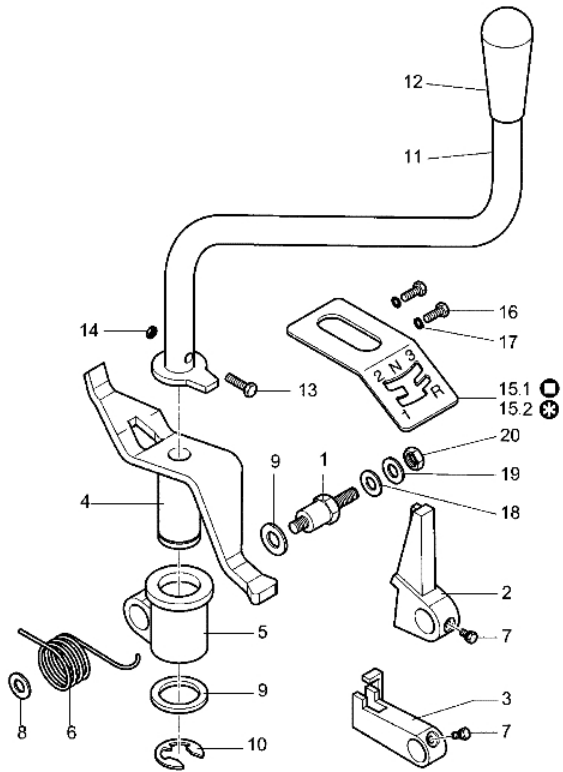

0604_002_00

- = 3+1
- ⊛ = 4+2

Ref.Nu	O.ty	Item number	Description	Technical bulletin
1	1	YF1370389	Pin	
2	1	YF1375024	Selector switch a	
3	1	YF1375025	Selector switch b	
4	1	YF1375026	Lever (selector switch)	
5	1	YF1375027	Bushing (lever)	
6	1	YF1375028	Spring	
7	1	YF1375029	Screw	
8	1	YF1375057	Washer	
9	2	YF1375058	Washer	
10	1	YF1375030	Seeger	
11	1	YF1376076	Gearbox lever	
12	1	YN2840500	Knob	
13	1	YN6193560	Screw	
14	1	YN1452980	Self locking nut	
15.1	1	YF1370066	Selector switch (gear-shift lever)	
15.2	1	-	Not available for this product	
16	2	YN6199800	Screw	
17	2	YN4358110	Washer	
18	1	YN4369490	Washer	
19	1	YN4366700	Washer	
20	1	YN1457400	Nut	
21	1	-	Not available for this product	
22	1	-	Not available for this product	
23	1	-	Not available for this product	
24	1	-	Not available for this product	
25	2	-	Not available for this product	
26	1	-	Not available for this product	
27	1	-	Not available for this product