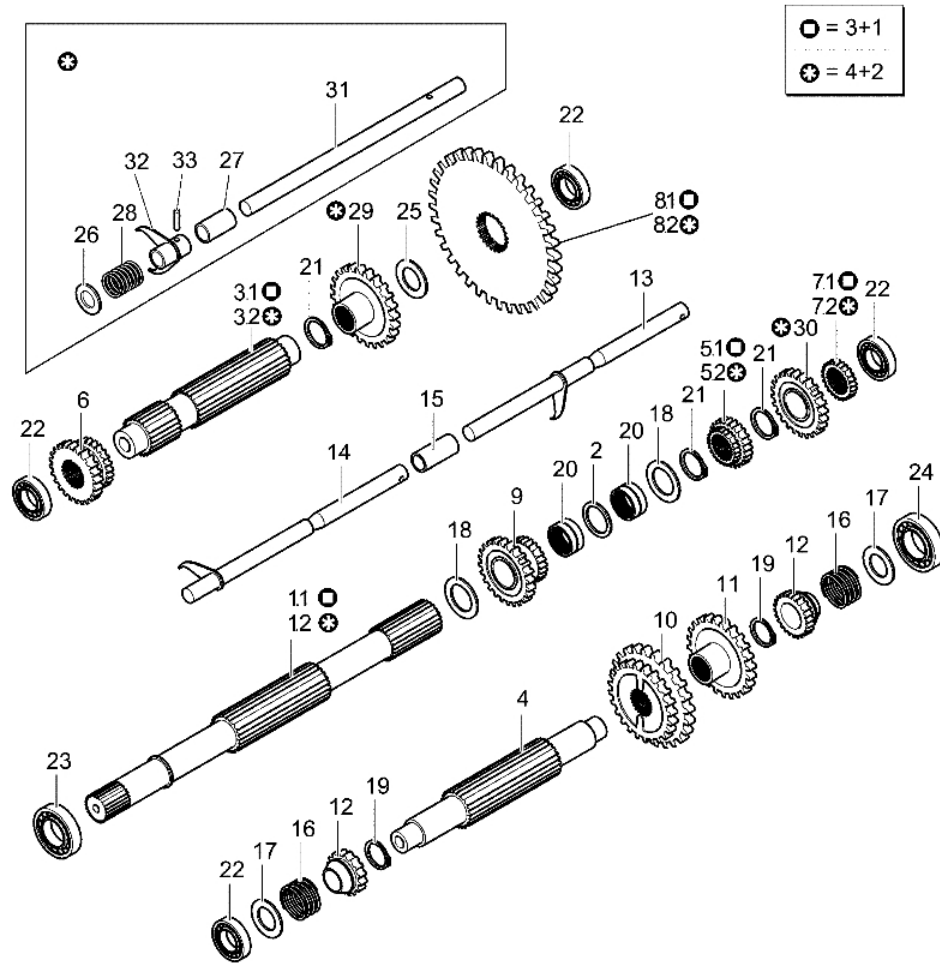

0604_001_00

Ref.Nu	O.ty	Item number	Description	Technical bulletin
1.1	1	YF1375031	Inlet shaft	
1.2	1	-	Not available for this product	
2	1	YF1375032	Spacer	
3.1	1	YF1375033	Shaft	
3.2	1	YF1370260	Shaft 4+2	
4	1	YF1370363	Shaft	
5.1	1	YF1375035	Gear (sliding)	
5.2	1	-	Not available for this product	
6	1	YF1375036	Gear 1a/rm	
7.1	1	YF1375037	Pinion rm	
7.2	1	-	Not available for this product	
8.1	1	YF1375038	Crown wheel rm	
8.2	1	-	Not available for this product	
9	1	YF1375039	Idler gear	
10	1	YF1375040	Gear	
11	1	YF1375041	Gear	
12	2	YF1375042	Gear	
13	1	YF1375043	Control rod (gear-shift lever)	
14	1	YF1375044	Control rod 1a/rm	
15	1	YF1375045	Spacer	
16	2	YF1375046	Spring (unlock)	
17	2	YF1375054	Washer	
18	2	YF1375055	Washer	
19	2	YF1375053	Seeger	
20	2	YF1375056	Roller cage	
21	4	YN0114900	Seeger	
22	4	YN1258801	Bearing	
23	1	YN1263701	Bearing	
24	1	YN1259401	Bearing	
25	1	YF1375059	Washer	
26	1	YF1375060	Washer	
27	1	YF1370269	Spacer	
28	1	YF1370272	Spring	
29	1	YF1370281	Gear	
30	1	-	Not available for this product	
31	1	YF1370264	Shaft	
32	1	YF1370268	Selector fork	
33	1	YN5119100	Pin	