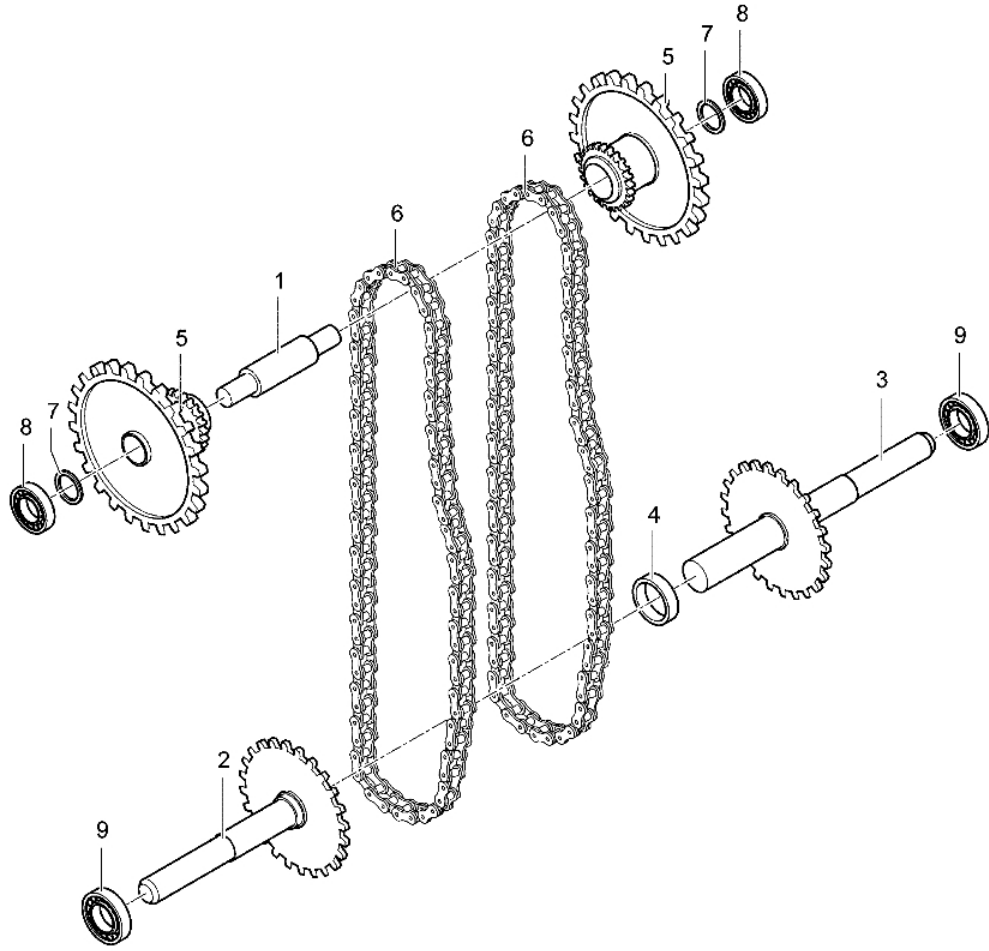

0602_007_00

Ref.Nu	Q.ty	Item number	Description	Technical bulletin
1	1	YF1375047	Shaft (pinion)	
2	1	YF1375048	Axle shaft dx	
3	1	YF1375049	Axle shaft sx	
4	1	YF1375050	Spacer	
5	2	YF1375051	Sprocket	
6	2	YF1375052	Chain	
7	2	YF1375055	Washer	
8	2	YN1263701	Bearing	
9	2	YN1284601	Bearing