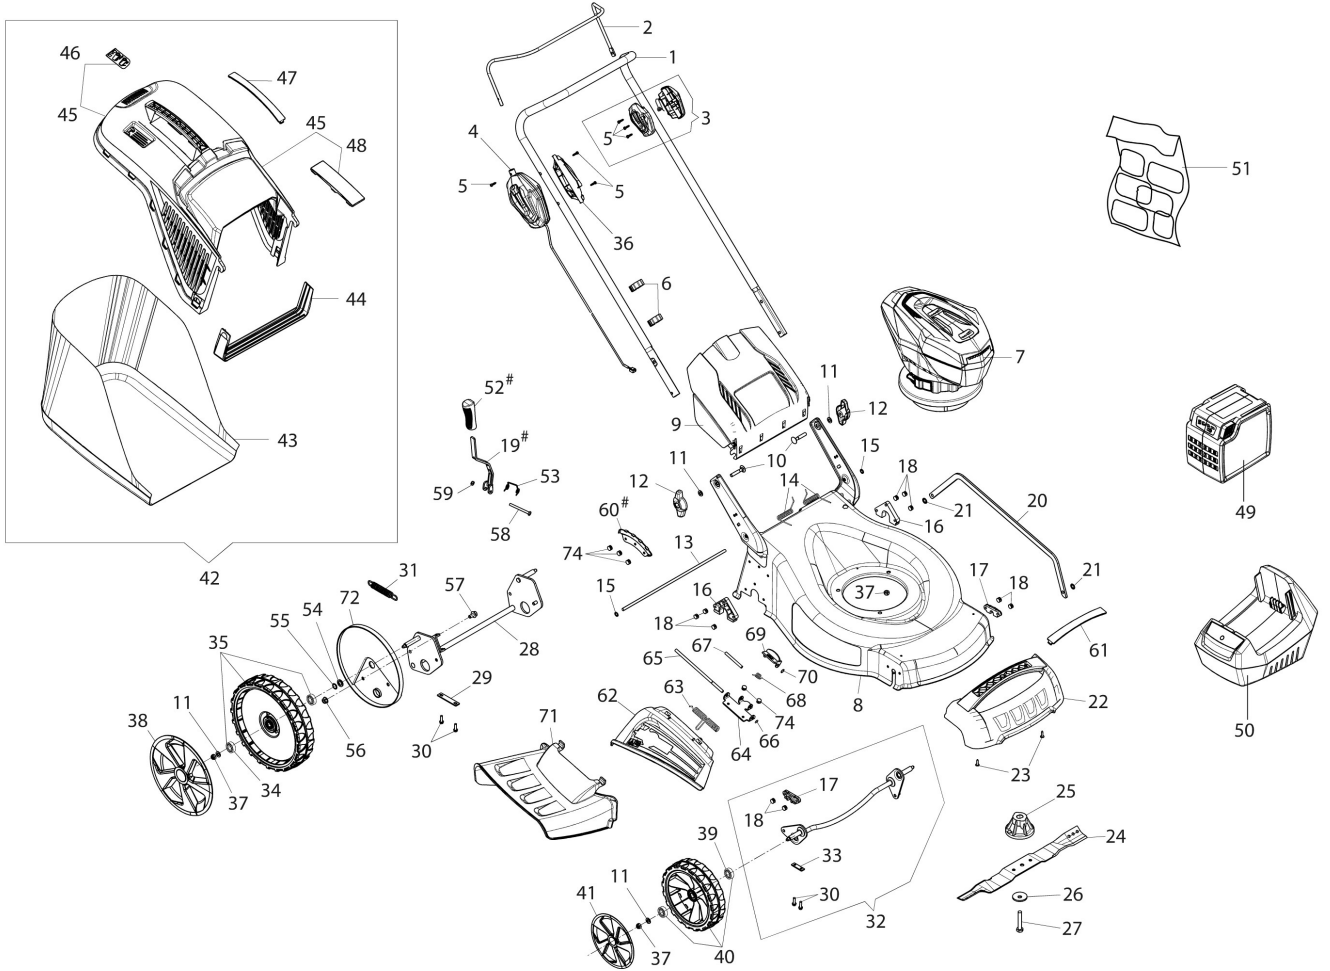

## изображение Complete illustrated parts list

Ref.Nu	Qty	Part number	Description	Validity from	Validity till	Notes	Bulletin
1	1	54090034R	Complete handle				
2	1	54090013AR	Starter lever				
3	1	54090068	Schell set				
4	1	54092001AR	Starter assy				
5	6	3993016R	Screw				
6	2	66060231	Band				
7	1	54100001R	Electric motor				
8	1	66110783R	Deck				
9	1	54090050R	Shutter				
10	2	3910015R	Screw				
11	6	3916008R	Washer				
12	2	66070943R	Tightening handle				
13	1	66110026R	Deflector axle				
14	1	66110609A	Kit spring				
15	2	3045034R	Retainer washer				
16	2	66030049AR	Support				
17	2	66070709AR	Support				
18	10	3032015R	Rivet				
19	1	66070286CR	Lever				
20	1	66110100	Rod				
21	2	3045035R	Retainer washer				
22	1	66070488R	Guard				
23	2	3075114R	Screw				
24	1	54110015R	Mulching blade				
25	1	54090038R	Hub				
26	1	66060384R	Washer				
27	1	3906150R	Screw				
28	1	66070287AR	Rear axle				
29	2	66030039	Plate				
30	8	3960031R	Screw				
31	1	66070036R	Spring				
32	1	66070749	Axle kit				
33	2	66070712R	Plate				
34	4	3035023R	Bearing				
35	2	66070721R	Complete wheel				
36	1	54090008R	Schell				
37	7	3914010R	Nut				
38	2	66070887R	Wheel cover				
39	4	3035023R	Bearing				
40	2	66070722R	Wheel kit				
41	2	66070884R	Wheel cover				
42	1	66070904	Grassbag kit				
43	1	66070875R	Grassbag				
44	1	66070133R	Support				
45	1	66072047R	Frame				
46	1	66070521R	Shutter				