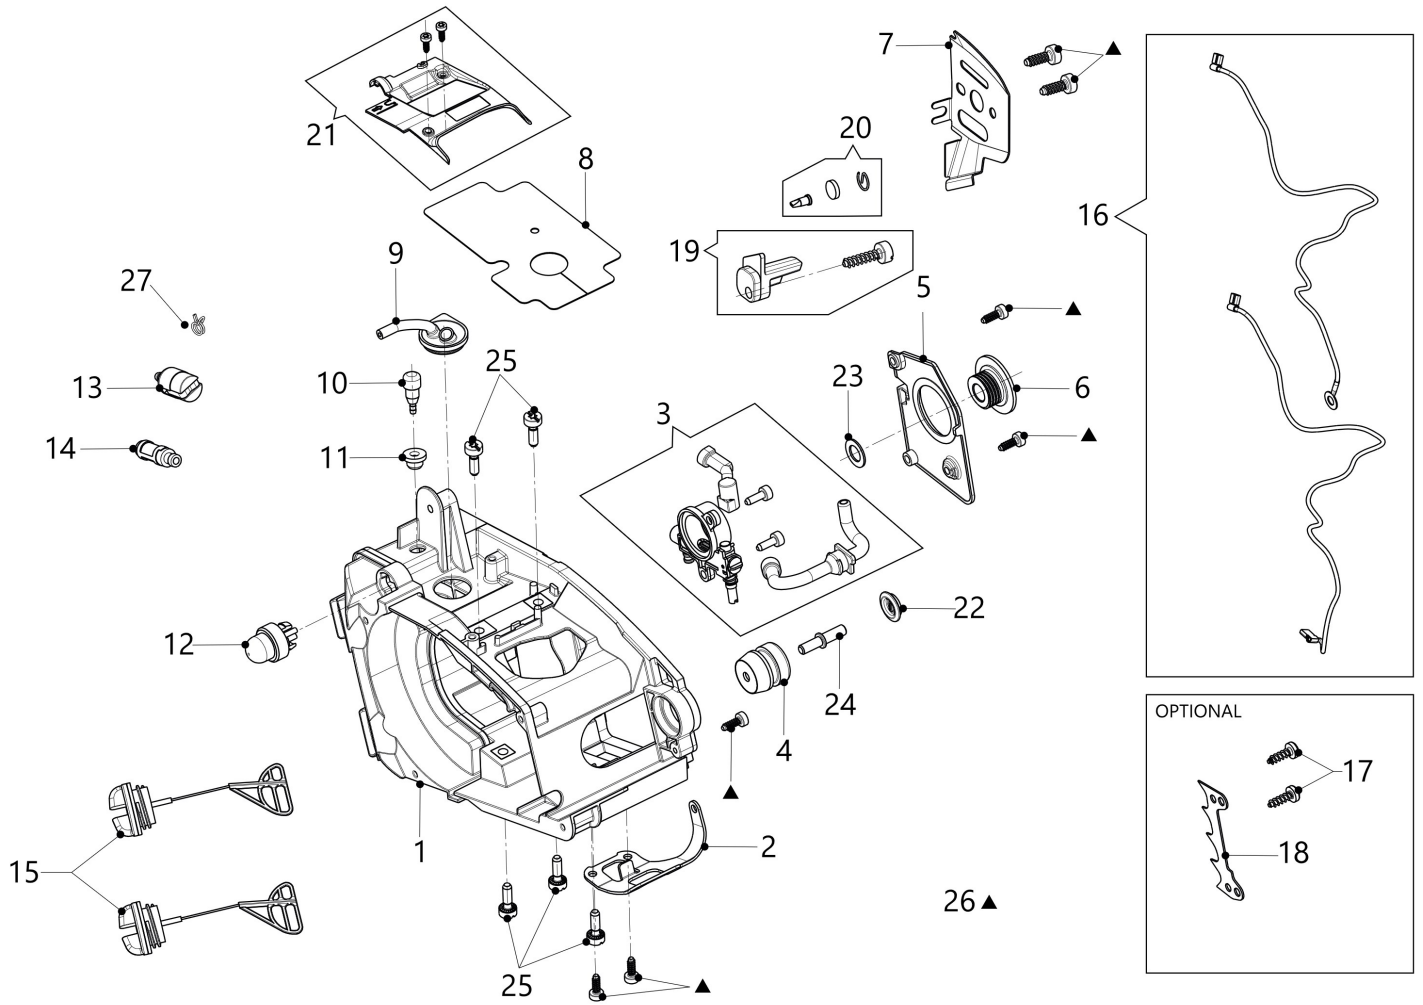

изображение Crankcase

Ref.Nu	Qty	Part number	Description	Validity from	Validity till	Notes	Bulletin
1	1	50350095DR	Crankcase				
2	1	50350066R	Flange				
3	1	50350180	Oil pump set				
4	1	50160040AR	AV-mount				
5	1	50350093BR	Oil pump cover				
6	1	50350004R	Worm gear				
7	1	50350140R	Plate				
8	1	50160060R	Gasket				
9	1	50350146AR	Bush				
10	1	61070011AR	Breather valve				
11	1	50350058R	Bush				
12	1	2318817R	Air purge				
13	1	094600450R	Fuel filter				
14	1	50310079R	Oil filter				
15	2	50350204R	Tank cap				
16	1	50350181	Cables set				
17	2	3893054R	Screw				
18	1	50290085AR	Spike				
19	1	50350182	Guard				
20	1	50310375	Reed valve kit				
21	1	50350183	Crankcase cover				
22	1	50350020R	Cover				
23	1	004400285R	Washer				
24	2	50350021R	Screw				
25	5	3891035R	Screw				
26	7	3893012R	Screw				
27	1	3059026	Band